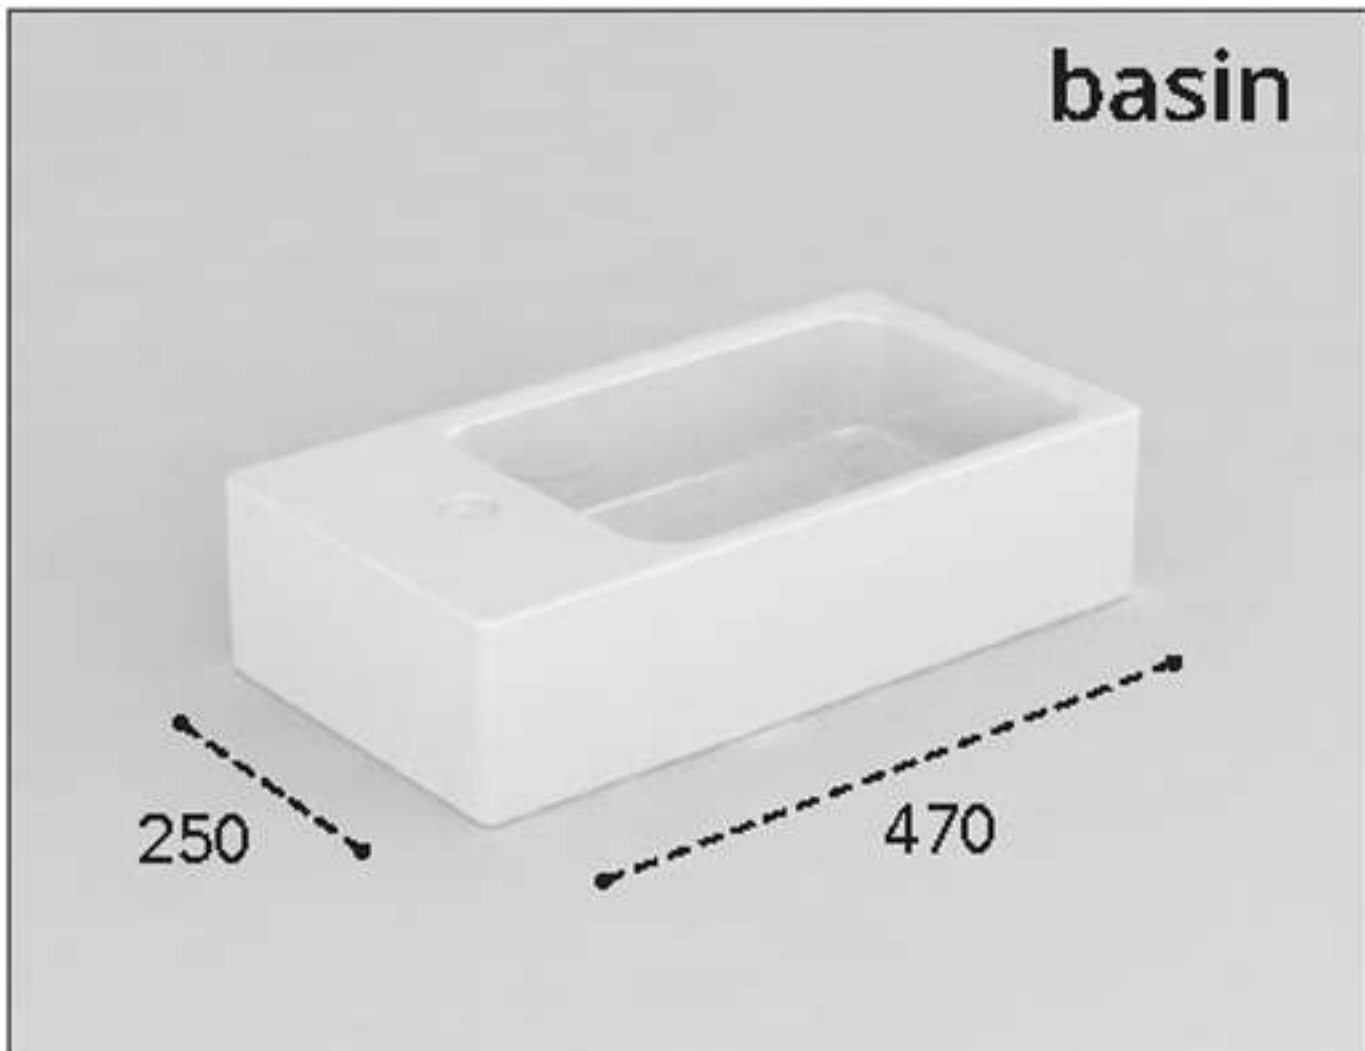

WASH BASINS COLLECTION

wash basin
name: VIAN
code: VI1047