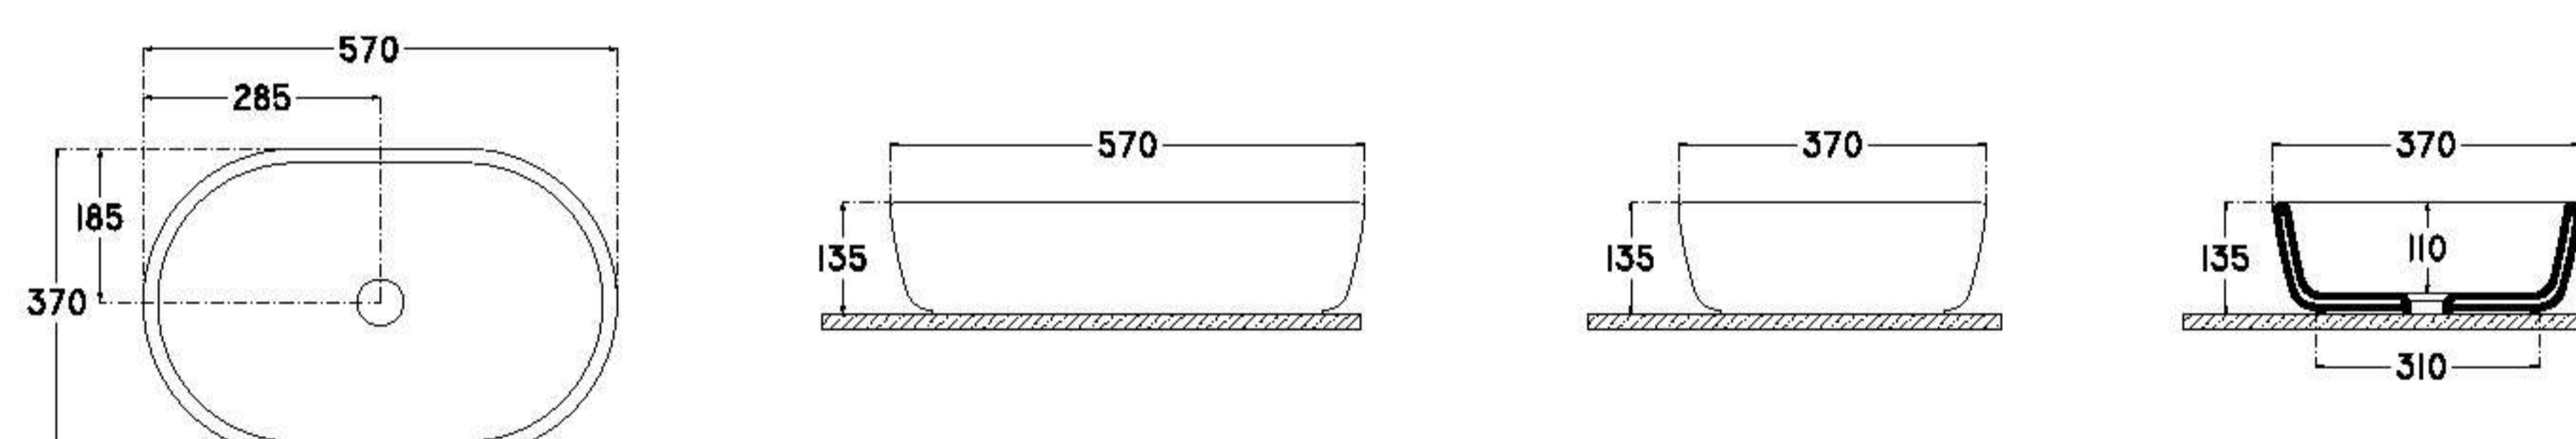

ROLIN : RO1057

570x370 mm

single bowl basin

fixation set is not included

suitable with furniture

12.5	35	447.5

VIAN : VI1047

470x250 mm

single bowl basin

with taphole

with overflow

fixation set is not included

suitable with furniture

suitable with wall assembly