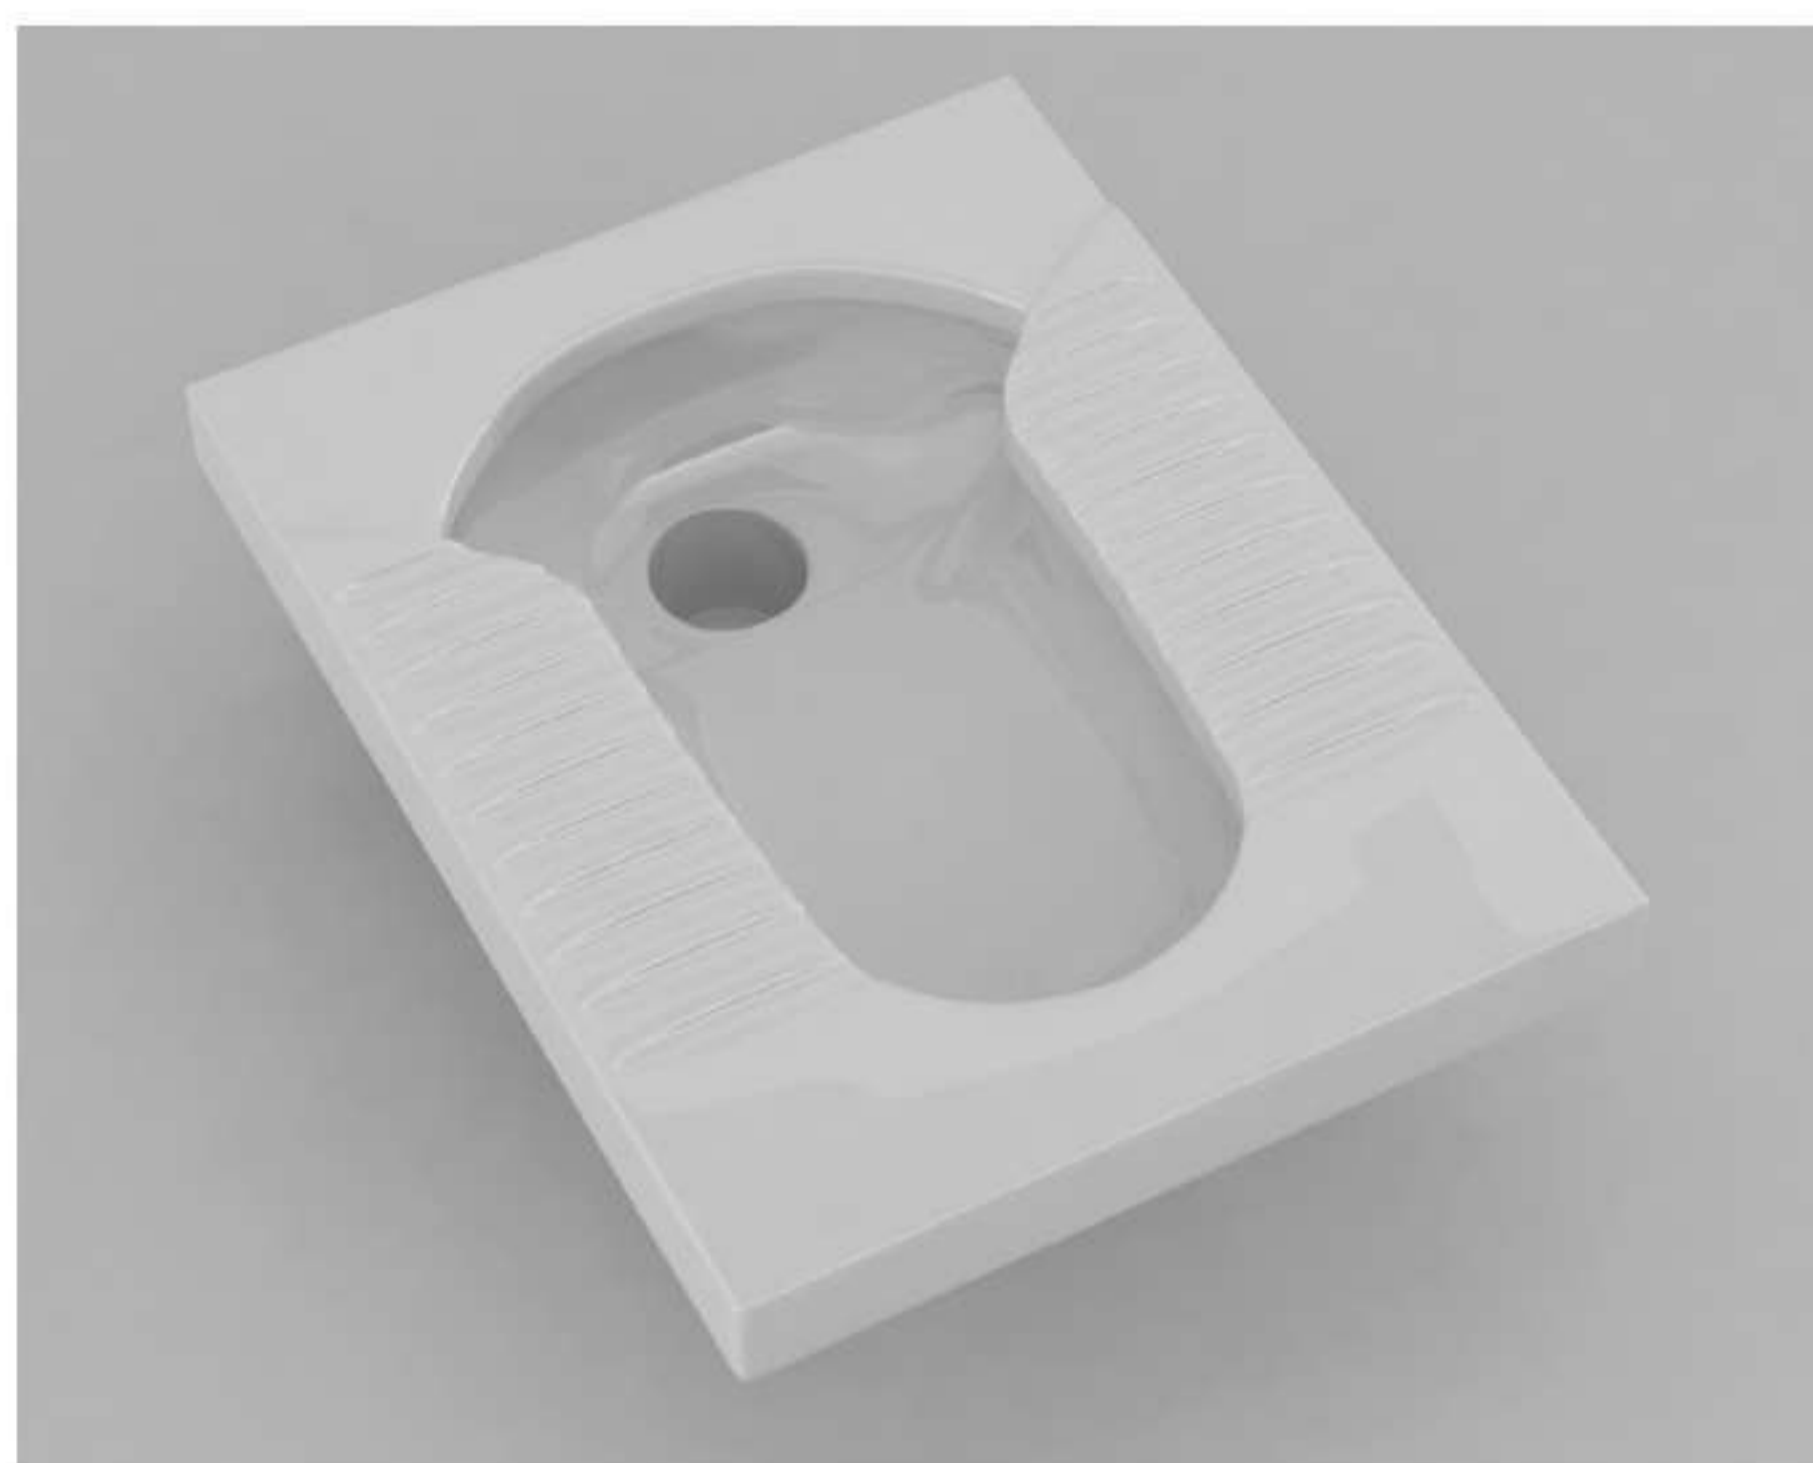

WC COLLECTION

Squat Pan

ASA

AS3040

closed rim