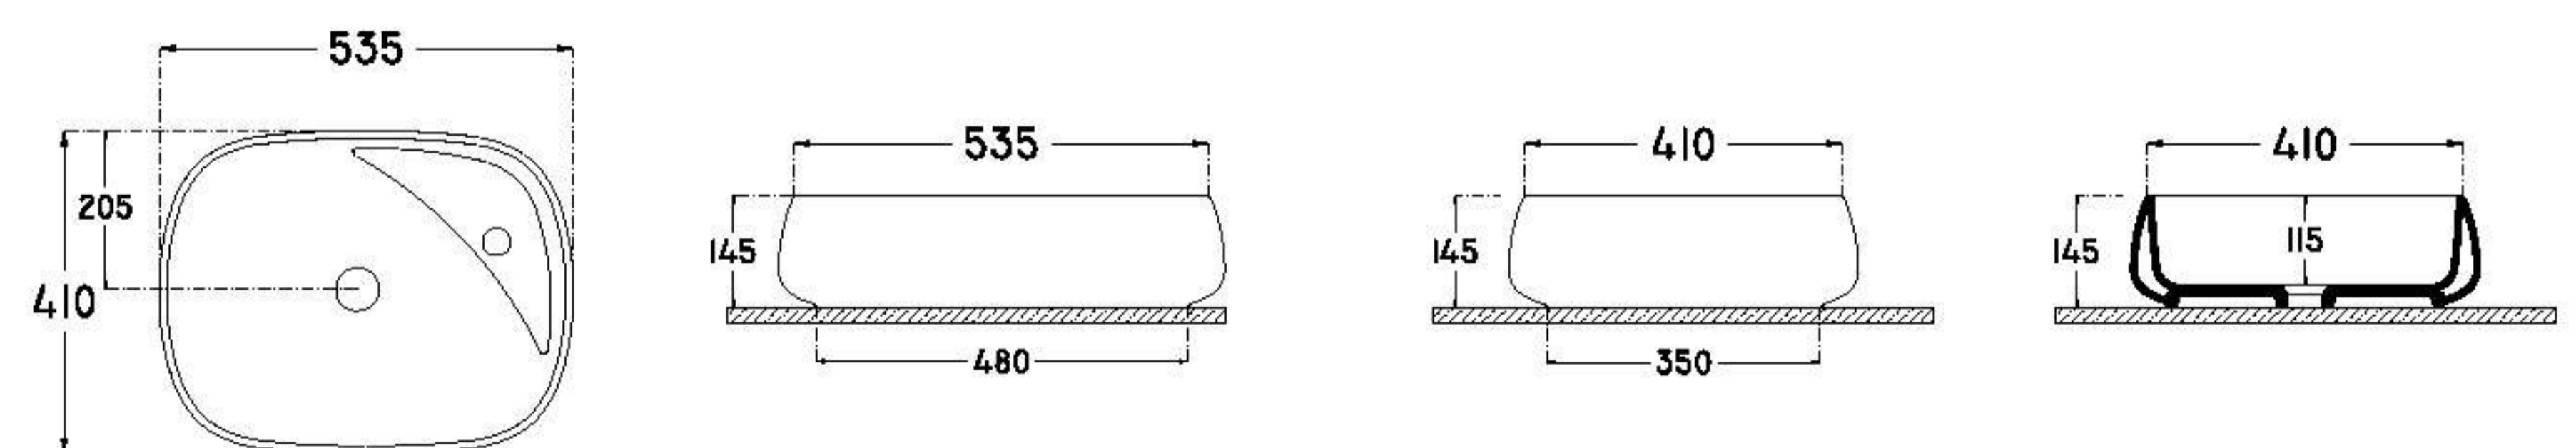

OPAL : OP1054

535x410 mm

single bowl basin

with taphole

fixation set is not included

suitable with furniture

 14	 28	 402
--	--	---

QUEEN : QU1050