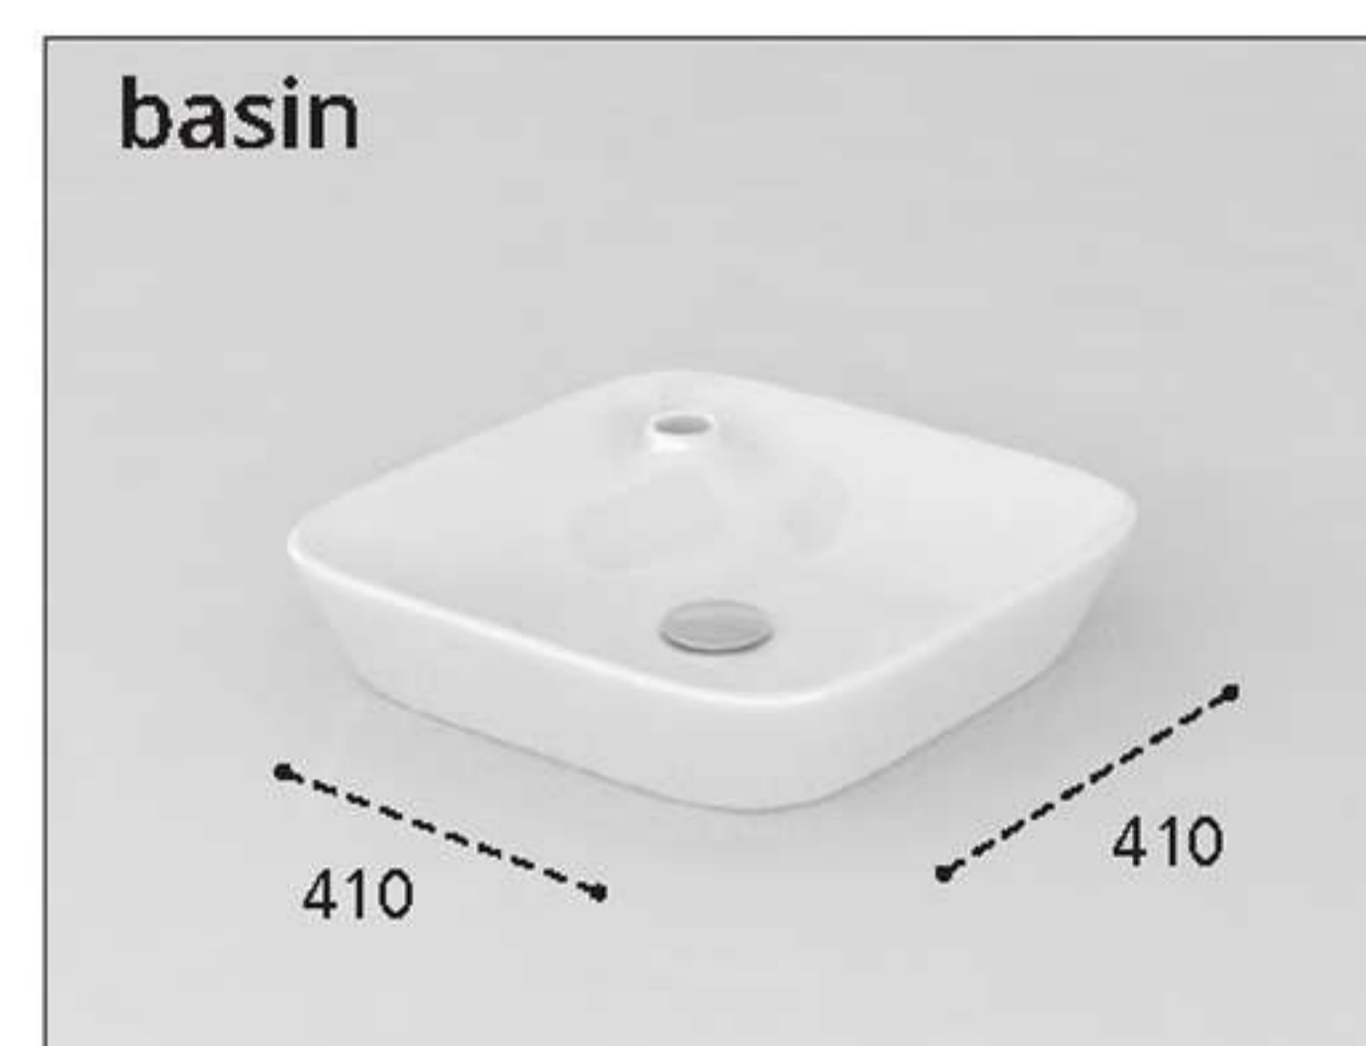

wash basin
name: **ABTIN**
code: AB1040

Counter-top