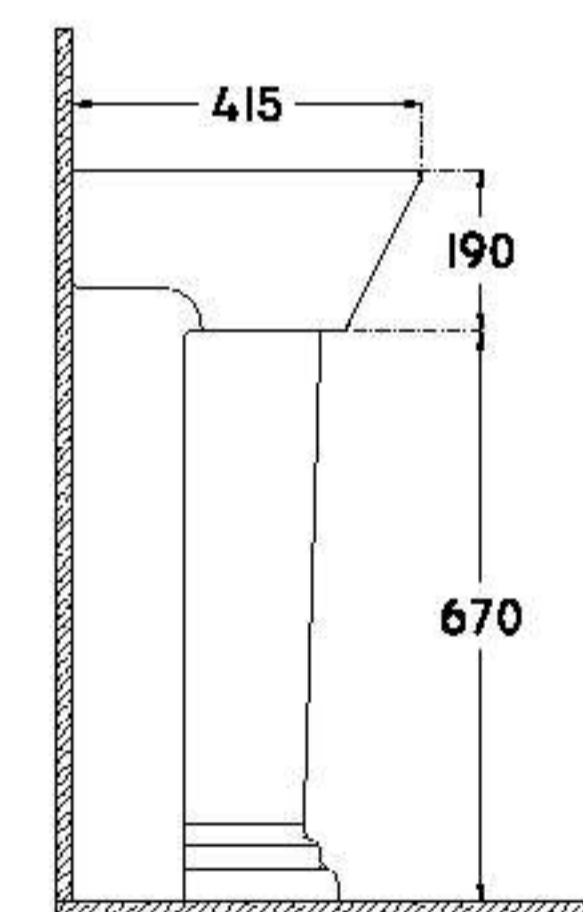

410x410 mm
single bowl basin

with taphole
fixation set is not included
suitable with furniture

 KG	8.5	 Nr.	50	 KG	435
---	-----	--	----	---	-----

AMITIS

AM1072 : 720x410 mm (Large)

AM1065 : 650x410 mm (Small)
single bowl basin

with taphole
fixation set is not included
suitable with furniture

 KG	1072: 14	 Nr.	1147: 28	 KG	1147: 397
	1065: 16		1157: 24		1157: 389

ARLIN : AR1150

550x415 mm
single bowl basin

with taphole
with overflow
fixation set is not included
suitable with wall assembly