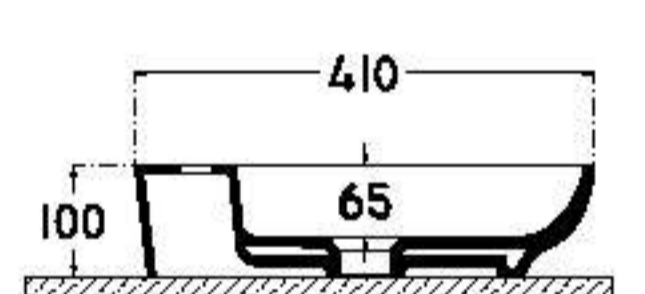

AMITIS

AM1072 : 720x410 mm (Large)

AM1065 : 650x410 mm (Small)
single bowl basin

with taphole
fixation set is not included
suitable with furniture