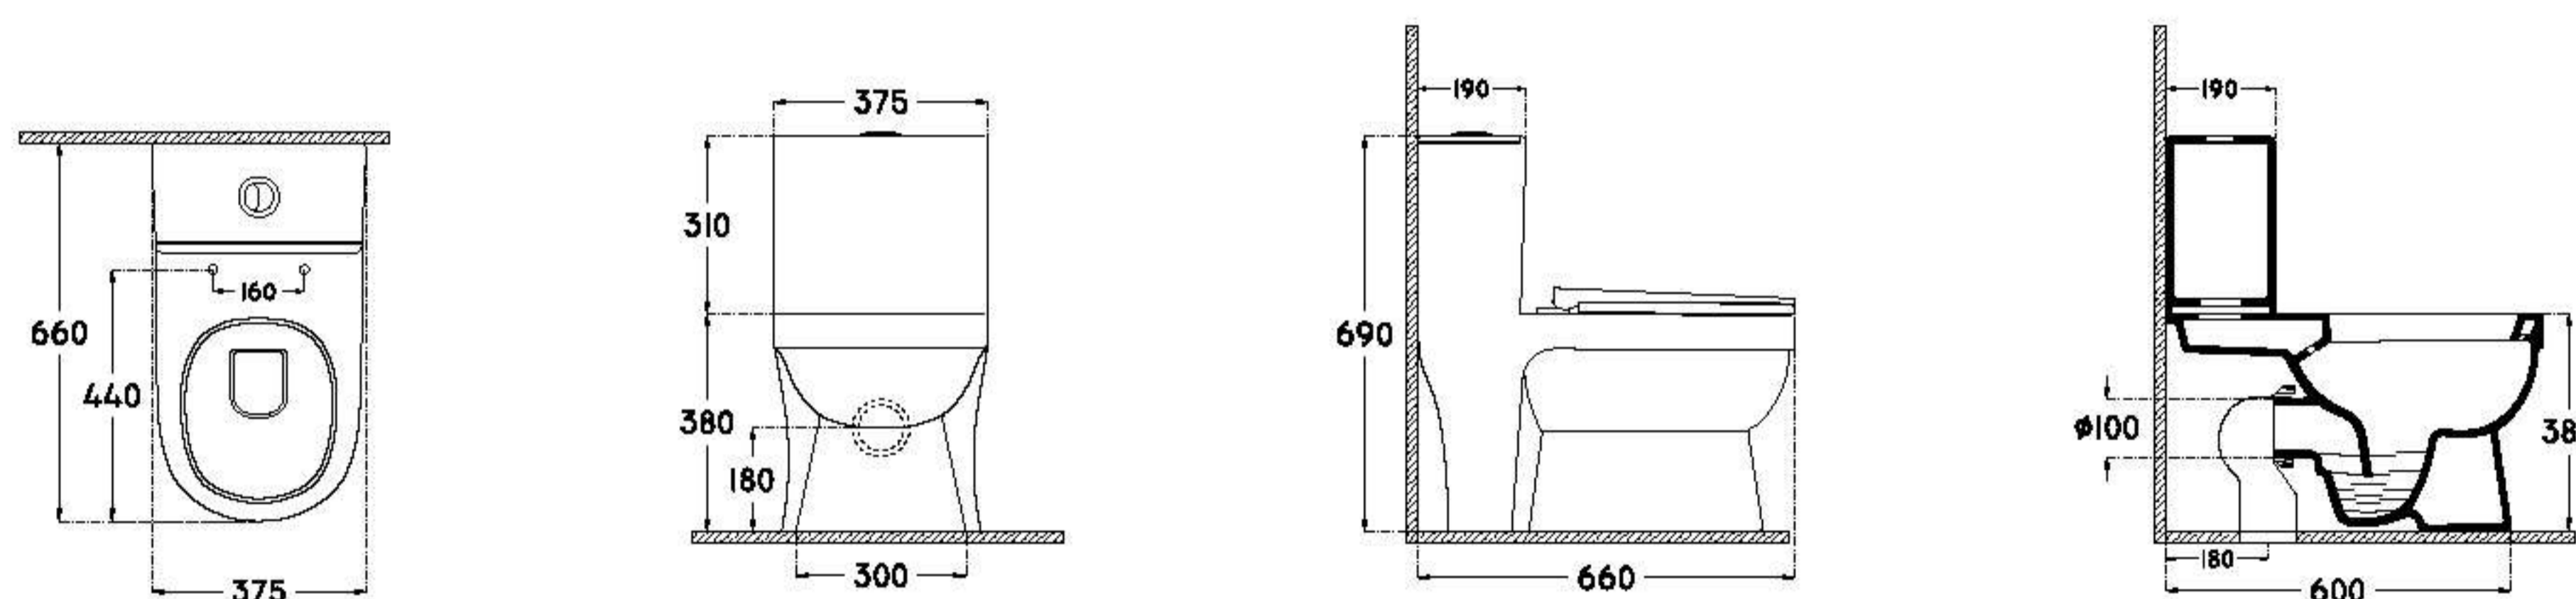

AVA : AV2025

690x660x375 mm
one piece wc

seat cover & fitting items