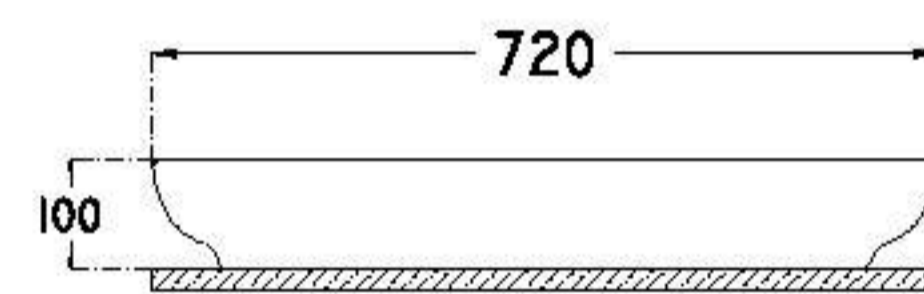

AMITIS

AM1072 : 720x410 mm (Large)

AM1065 : 650x410 mm (Small)
single bowl basin

with taphole
fixation set is not included
suitable with furniture