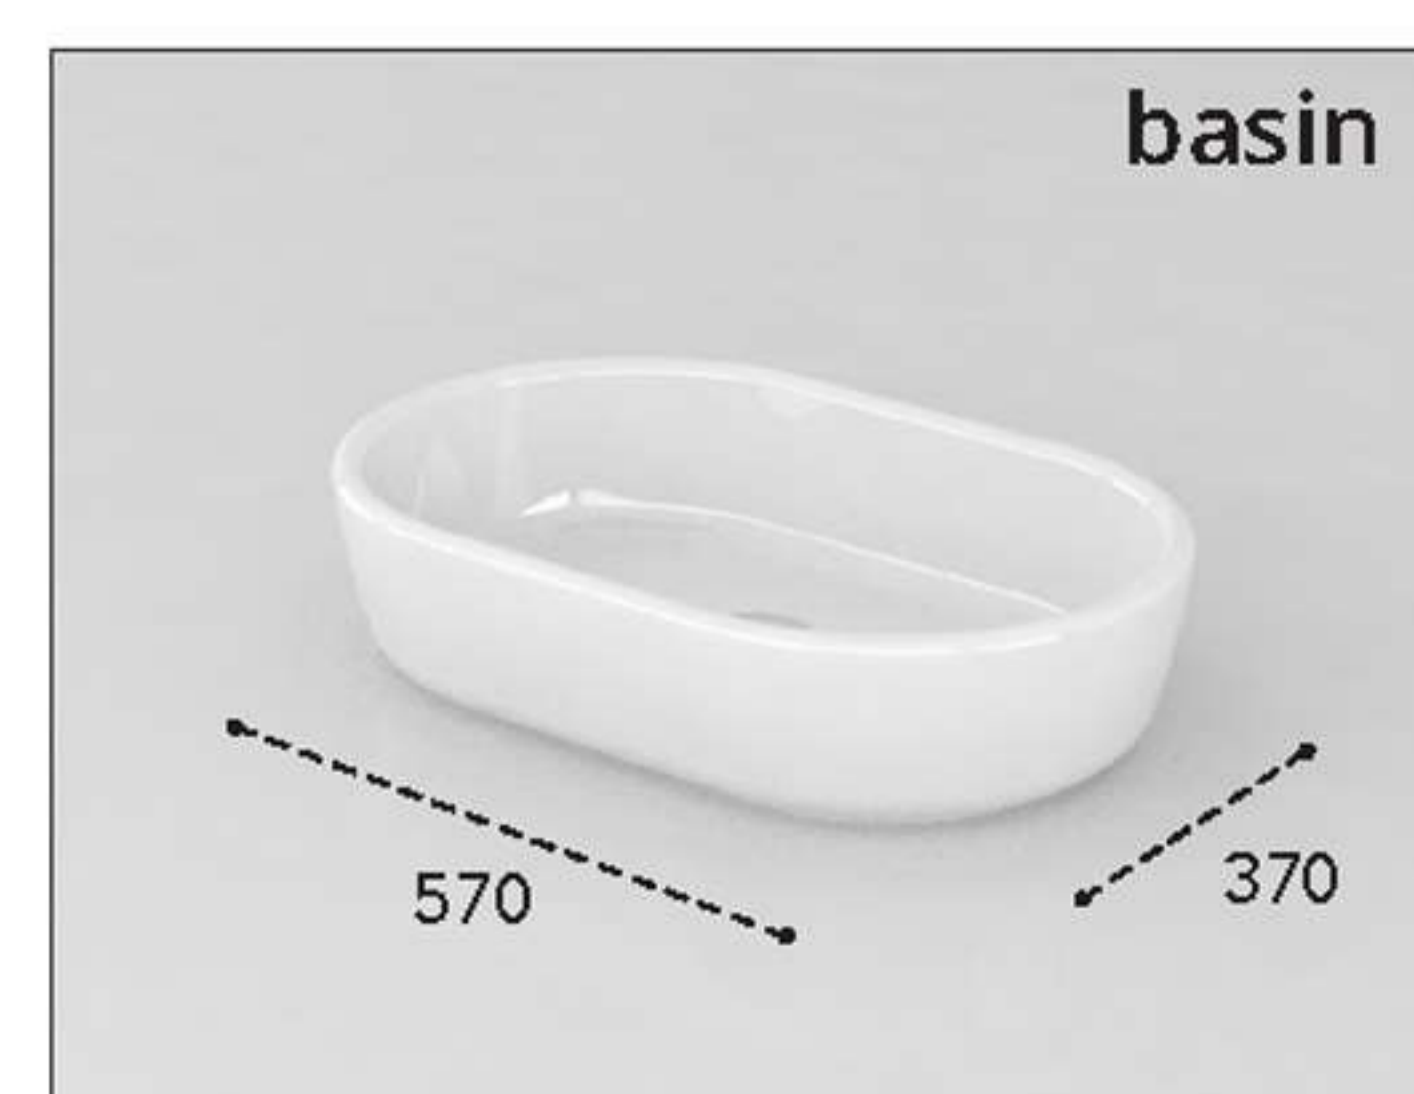

wash basin
name: ROLIN
code: RO1057

Counter-top