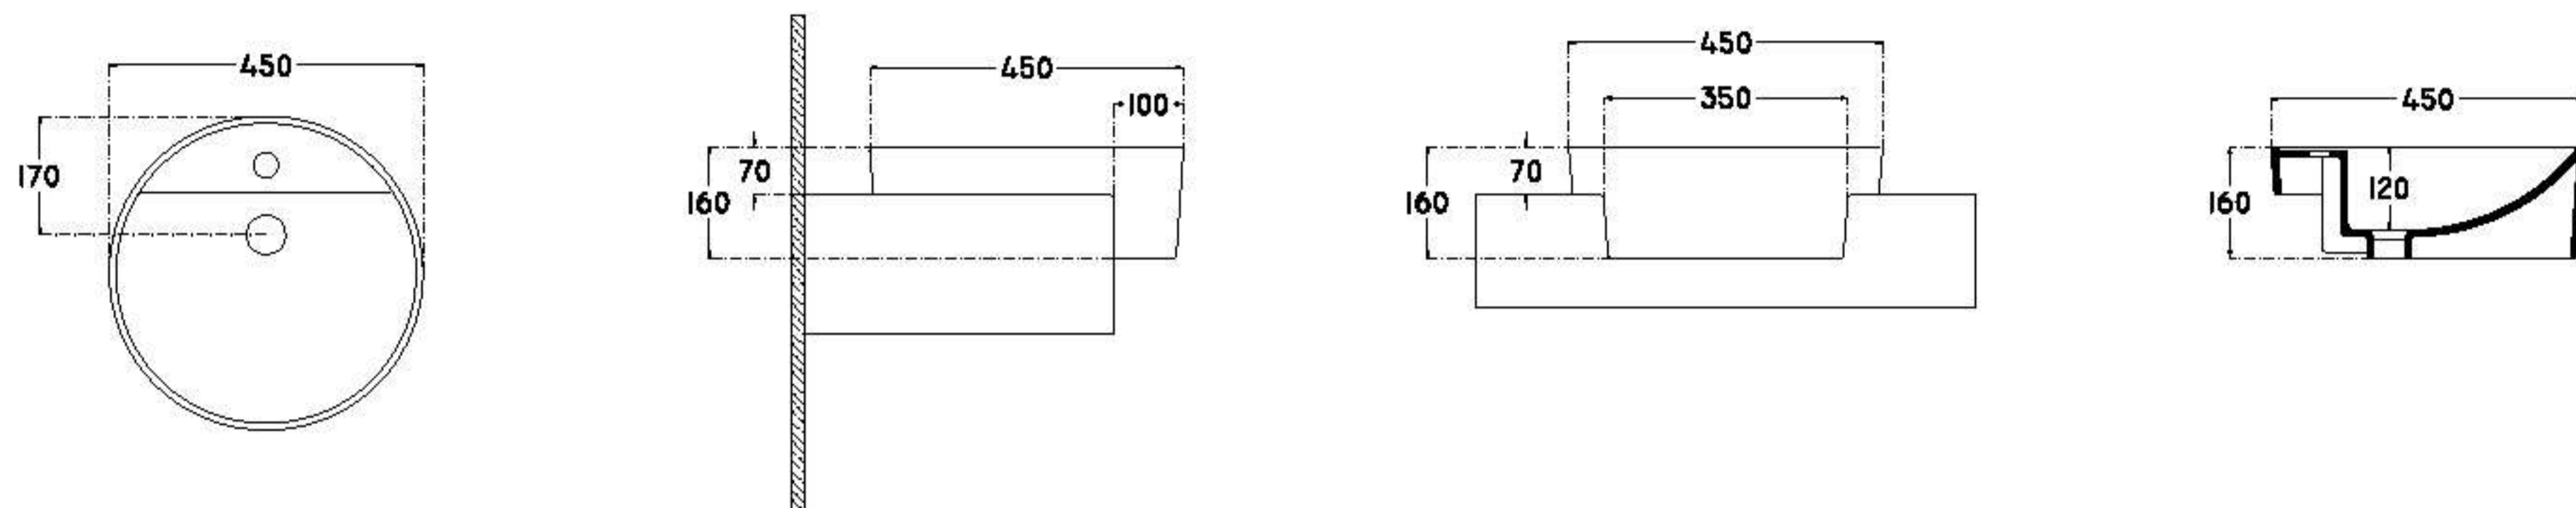

∅ 450 mm

single bowl basin

with taphole

with overflow

fixation set is not included

suitable with furniture

 12.5	 35	 447.5
--	--	---

MICA : MI1254