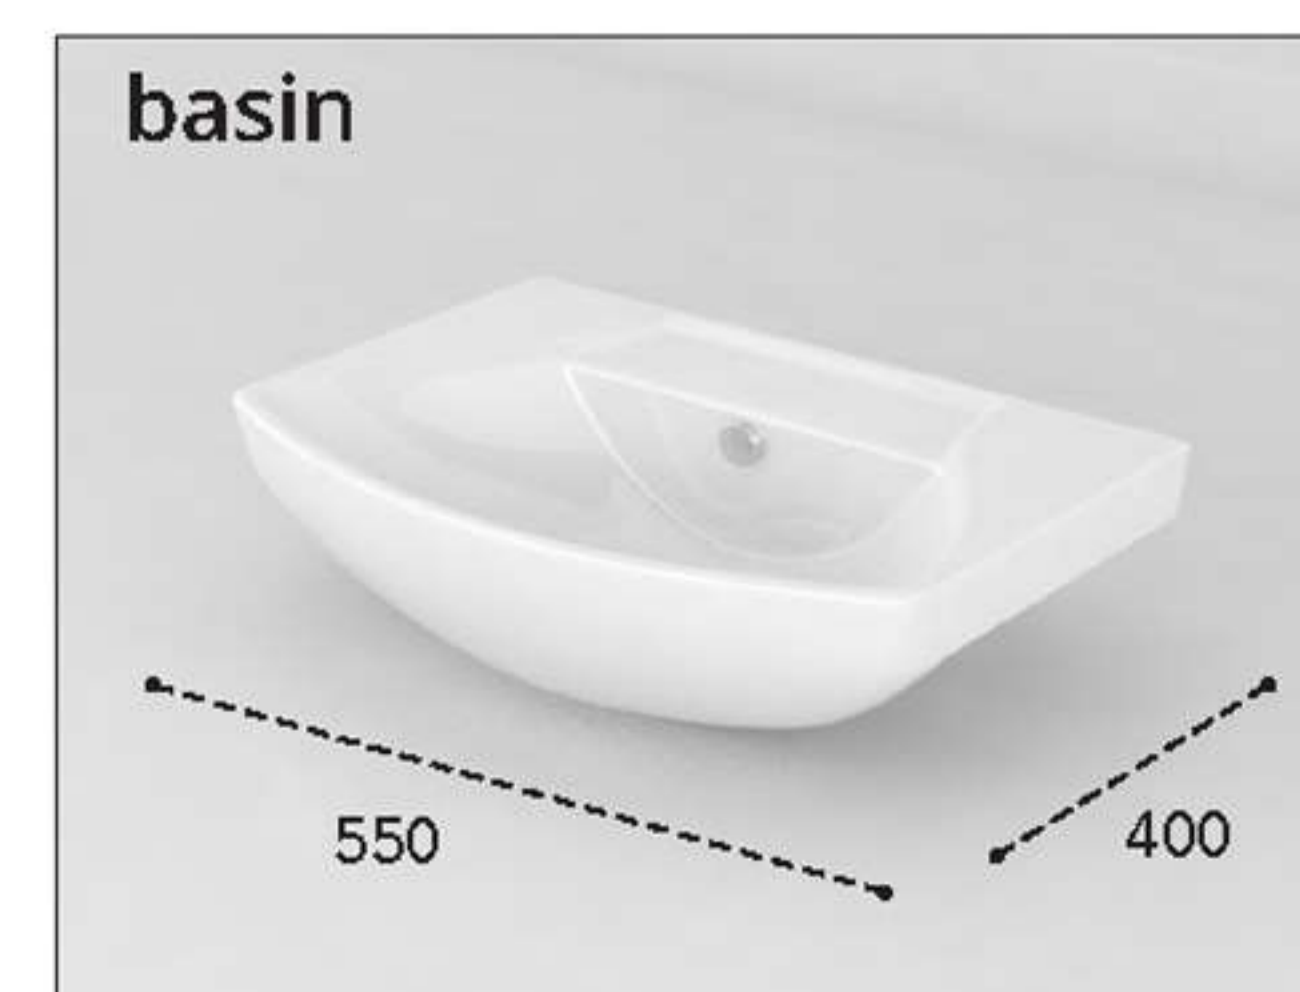

wash basin
name: CATALIYA
code: CA1255

Counter-top