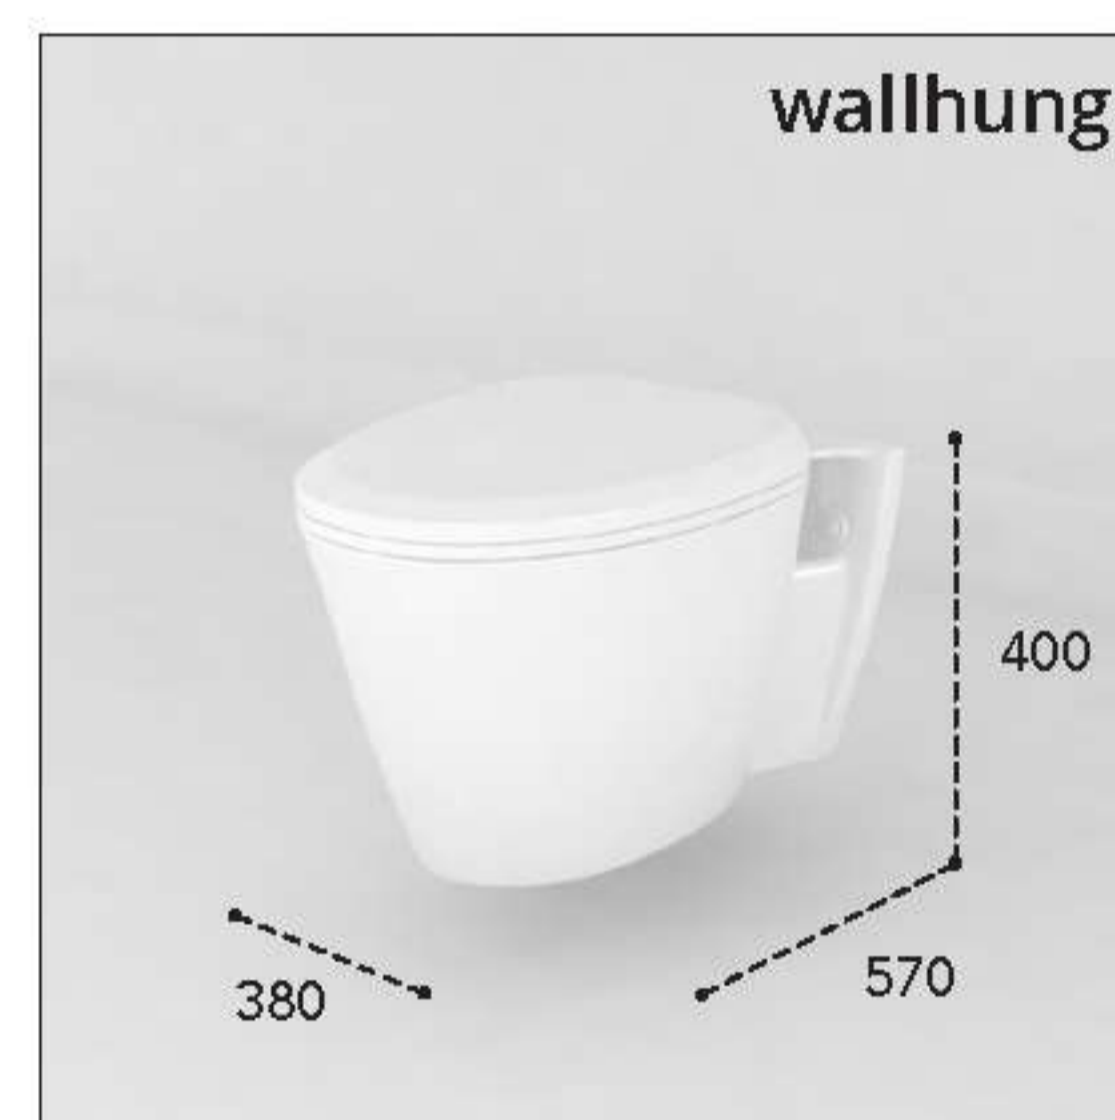

one pc wc
name: RAYMON
code: 2025
flushing system: Wash-down
axe: 24 cm

RAYMON
RY2025

WC COLLECTION

one pc wc
name: SELENA
code: SE2023
flushing system: Turbo-jet
axe: 24 cm

SELENA

SE2023

GLORIA

GL2122

wall hung wc
name: **GLORIA**
code: **GL2122**
flushing system: **Wash-down**
axe: **18 cm**

LOFT
LO2123

wall hung wc
name: LOFT
code: LO2123
flushing system: Wash-down
axe: 18 - 23 cm

wall hung wc
name: LOVE
code: LV2121
flushing system: Wash-down