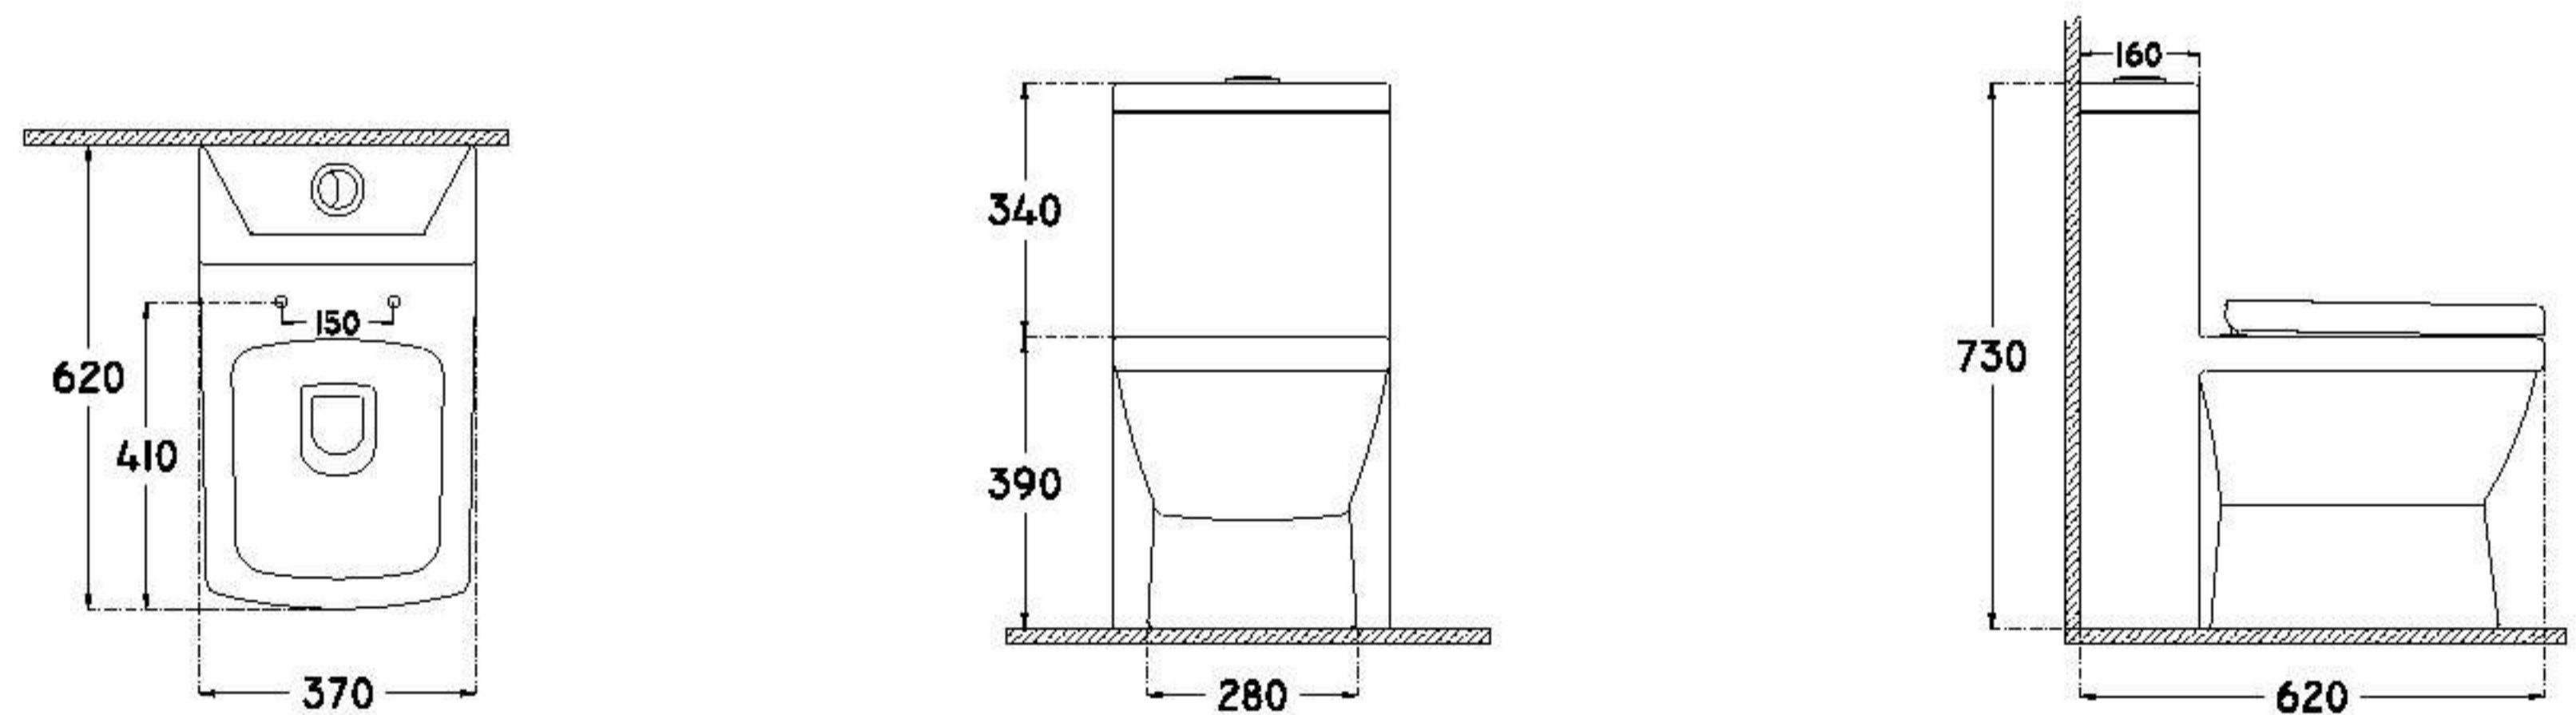

 25	 20	 510
--	--	---

LOVE : LV2121
 400x555x365 mm
 wash down wall hung wc

seat cover & fitting items

 24	 20	 490
--	--	---

RAYMON : RY2025
 640x630x360 mm
 one piece wc

seat cover & fitting items

 47	 18	 856
--	--	---