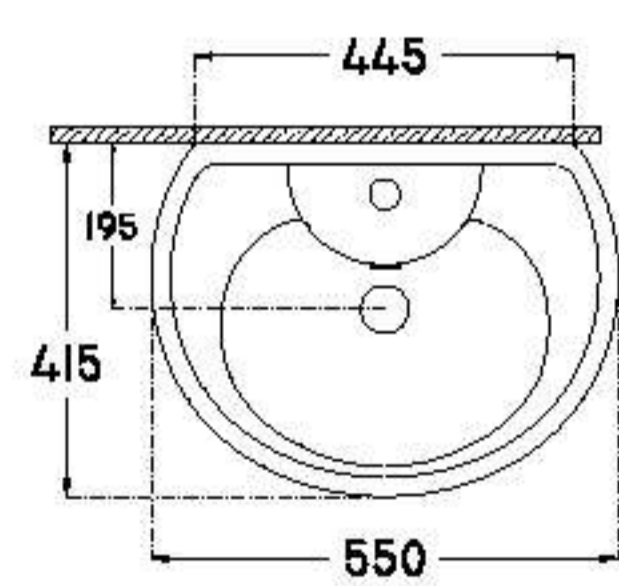

410x410 mm
single bowl basin

with taphole
fixation set is not included
suitable with furniture

 KG	8.5	 Nr.	50	 KG	435
---	-----	--	----	---	-----

AMITIS

AM1072 : 720x410 mm (Large)

AM1065 : 650x410 mm (Small)
single bowl basin

with taphole
fixation set is not included
suitable with furniture

 KG	1072: 14	 Nr.	1147: 28	 KG	1147: 397
	1065: 16		1157: 24		1157: 389

ARLIN : AR1150

550x415 mm
single bowl basin

with taphole
with overflow
fixation set is not included
suitable with wall assembly

 KG	12.5	 Nr.	28	 KG	360
---	------	--	----	---	-----

ARTIN : AR1050

500x350 mm

single bowl basin

with taphole

fixation set is not included

suitable with furniture

suitable with wall assembly