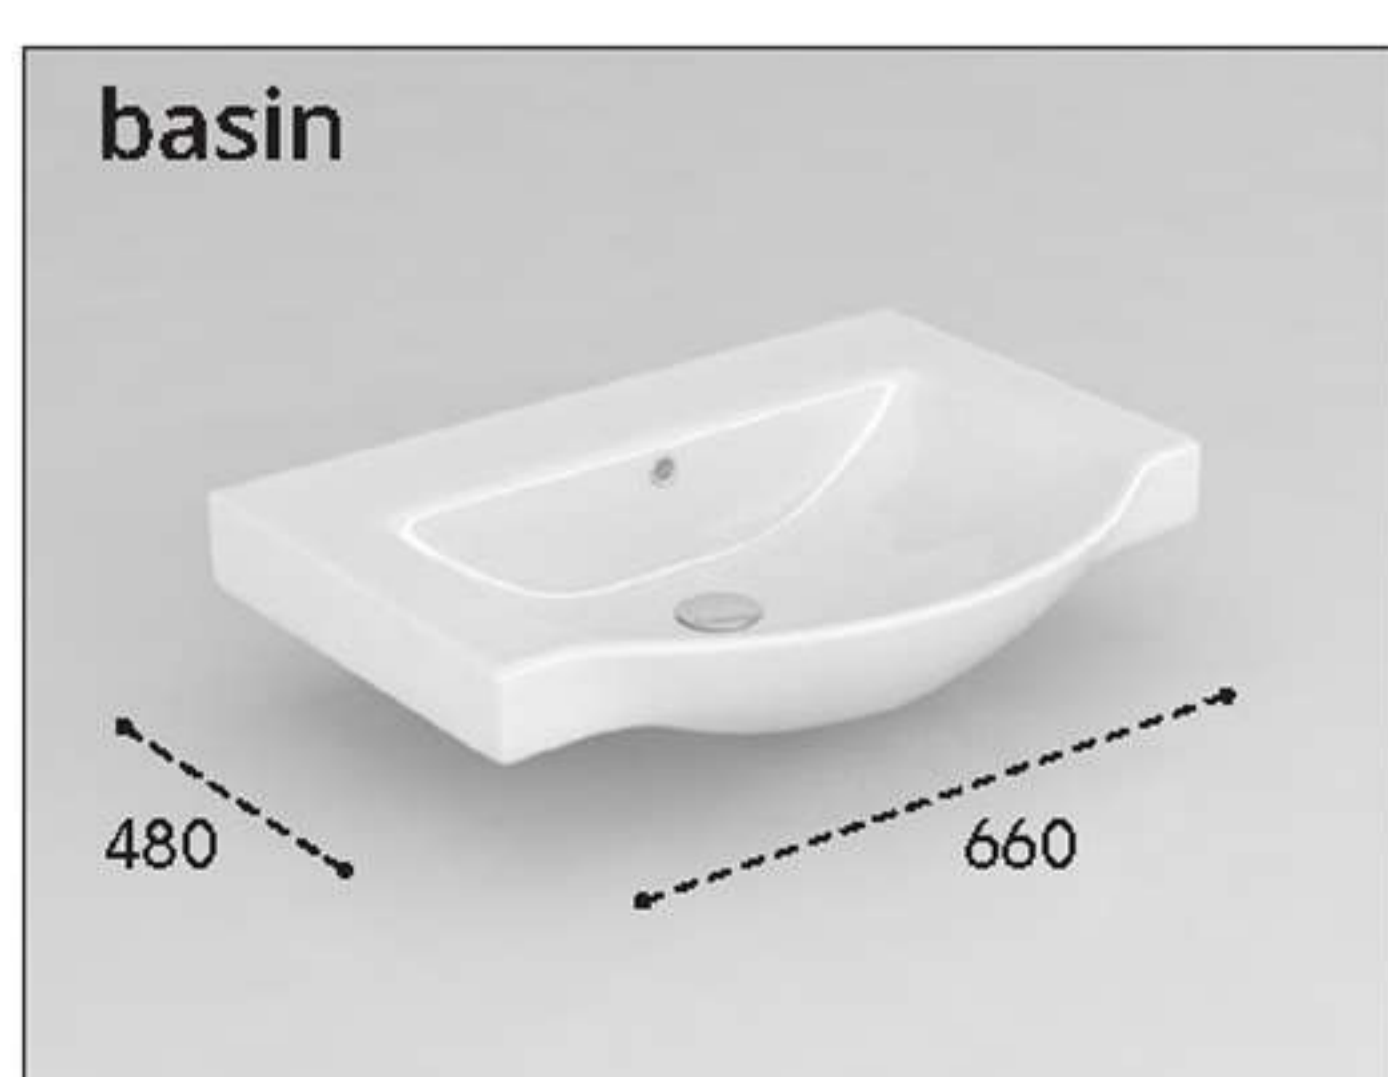

A modern, minimalist bathroom vanity featuring a white ceramic washbasin with a chrome faucet. The washbasin is rectangular with rounded corners and sits on a white countertop. The faucet is a tall, single-lever design with a cylindrical body and a curved spout. The vanity is set against a white wall with a large mirror above it. The mirror reflects a window with white vertical blinds and a view of greenery outside. A folded beige towel is visible on the right side of the countertop.

wash basin

name: ASA

code: AS1255 - AS1266 - AS1281

size: 55 cm - 66 cm - 81 cm

Counter-top

ATRA
AT1261

wash basin
name: ATRA
code: AT1261

pedestal
name: ARTA
code: AT1572