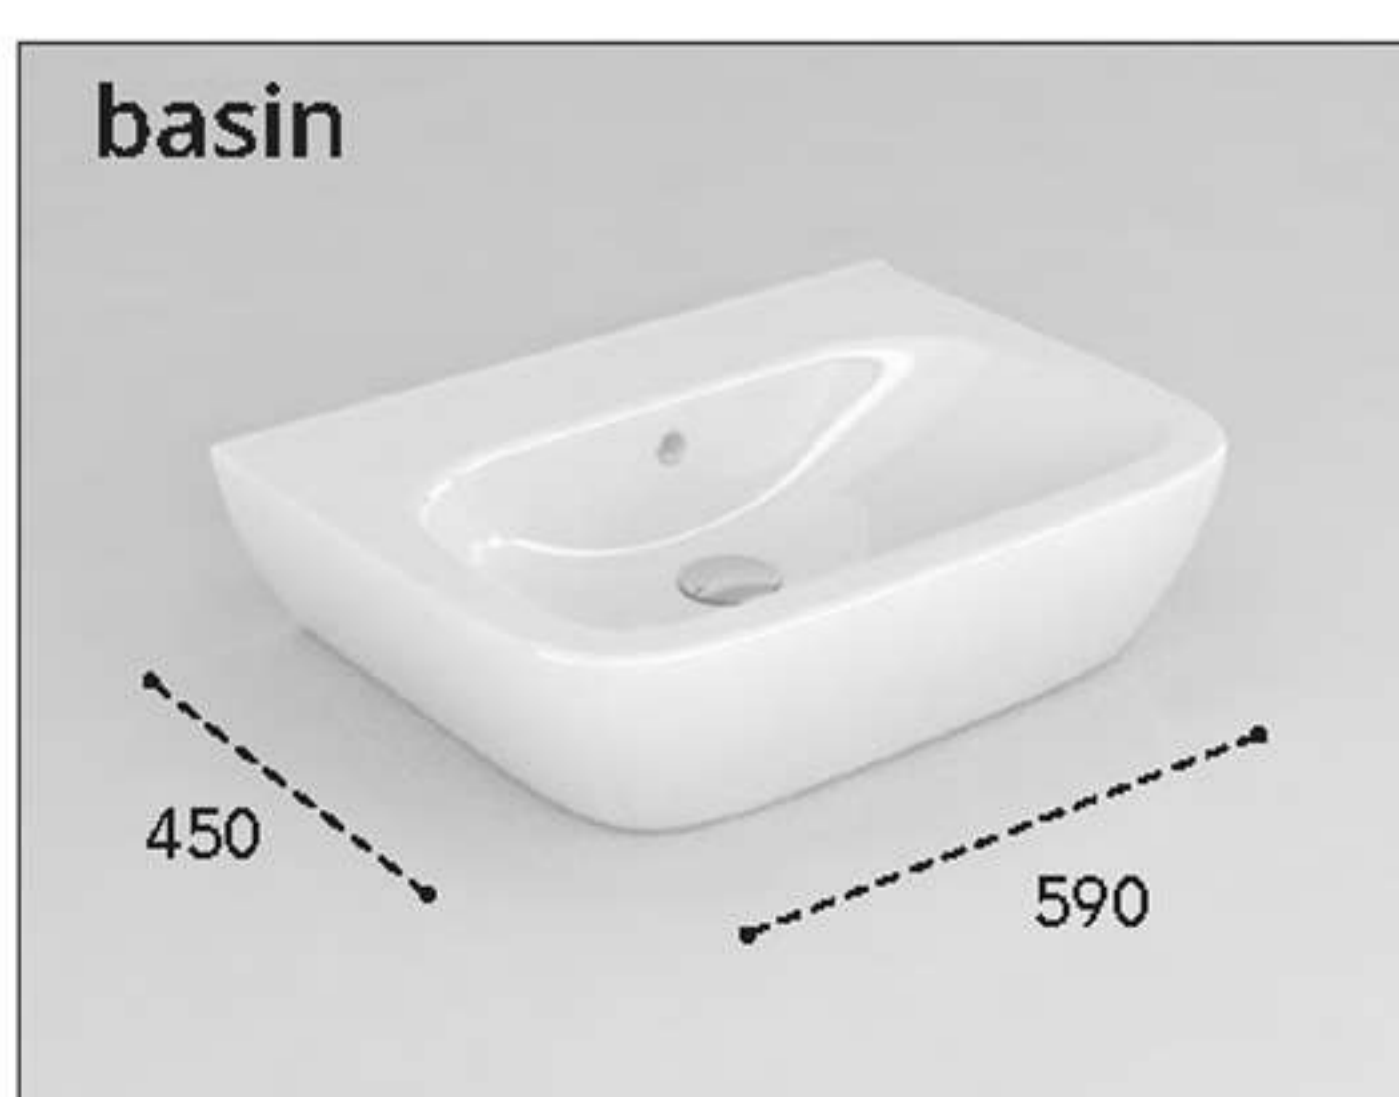

WASH BASINS COLLECTION

wash basin
name: GLORIA
code: GL1259

Counter-top