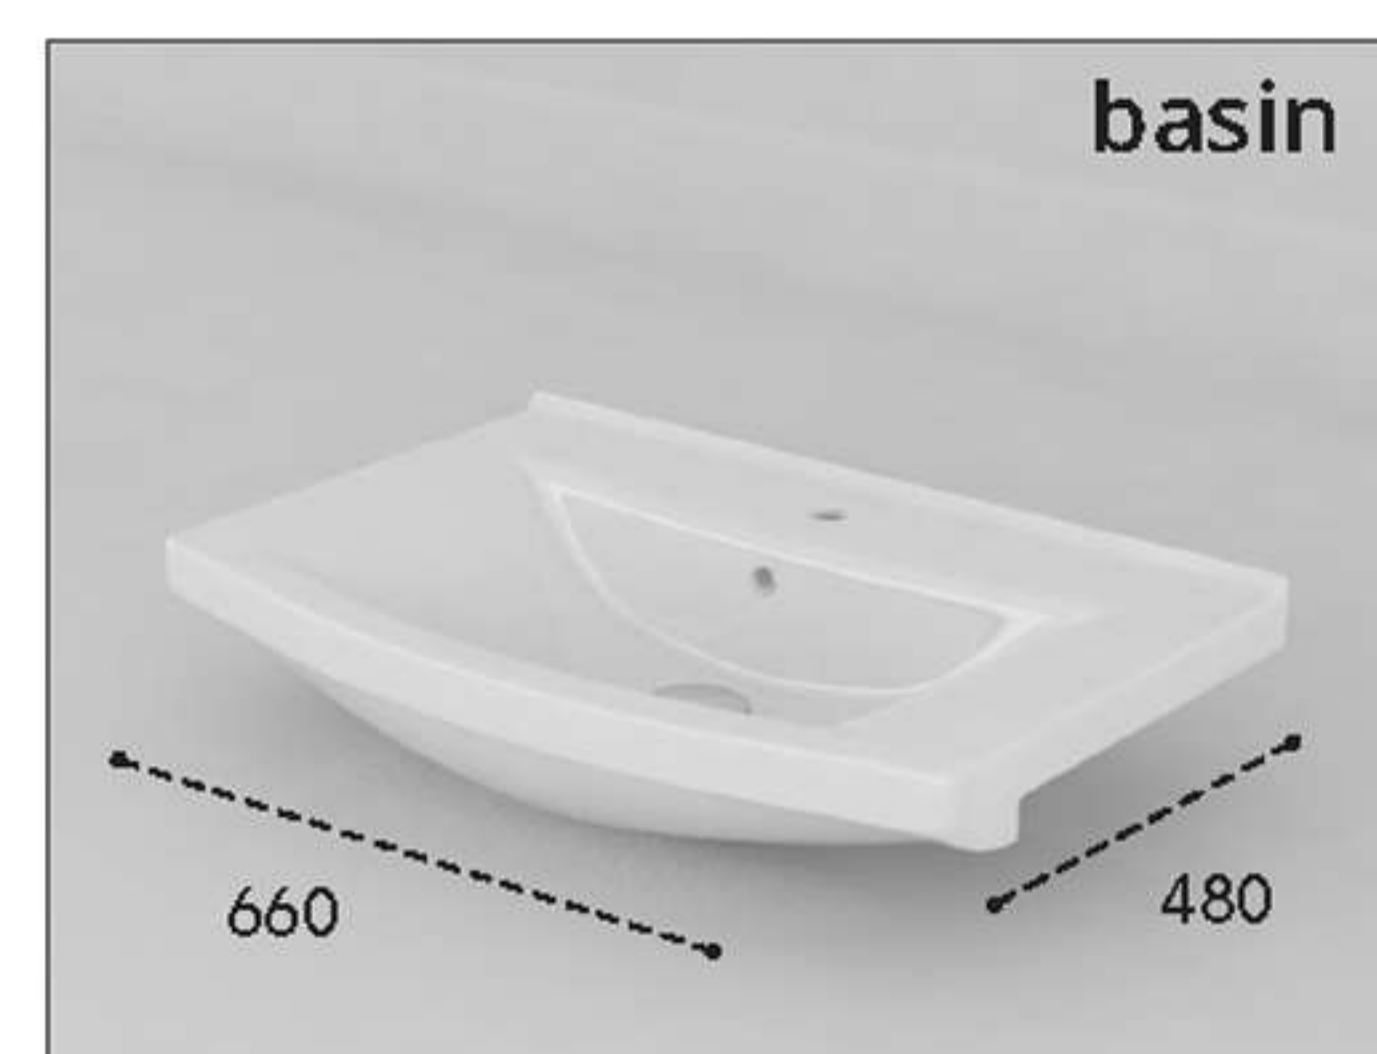

wash basin

name: ASA

code: AS1255 - AS1266 - AS1281

size: 55 cm - 66 cm - 81 cm

Counter-top