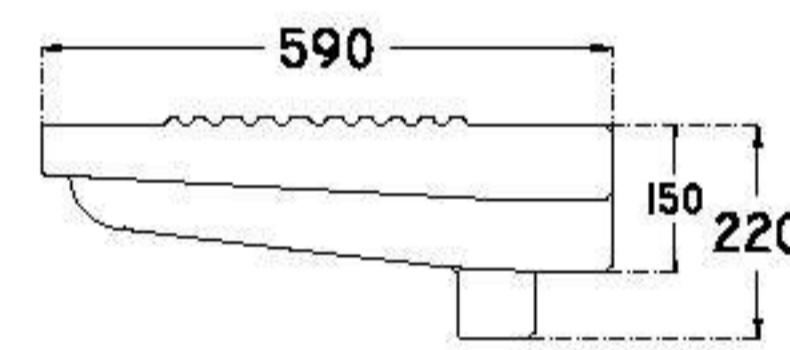

closed rim

 15.5	 28	 444
--	--	---

ATRA : AT3041

450x590 mm
ground toilet

closed rim

 17	 28	 486
--	--	---

ONIX : ON3044

440x550 mm
ground toilet