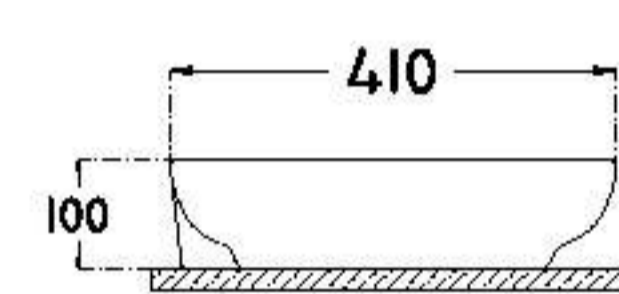

AMITIS

AM1072 : 720x410 mm (Large)

AM1065 : 650x410 mm (Small)
single bowl basin

with taphole
fixation set is not included
suitable with furniture