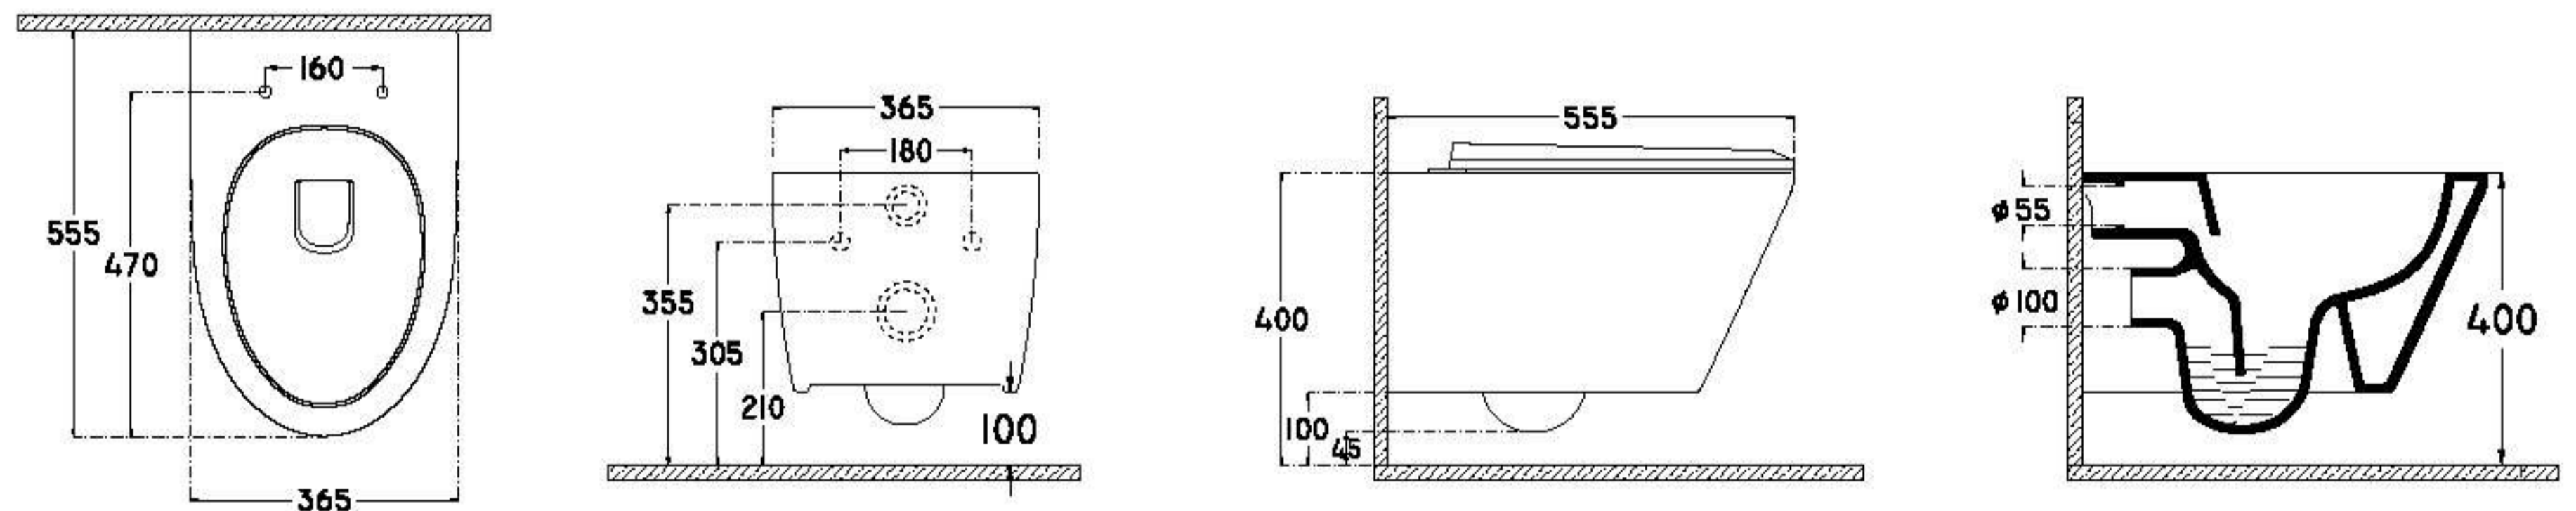

 25	 20	 510
--	--	---

LOVE : LV2121
 400x555x365 mm
 wash down wall hung wc

seat cover & fitting items

 24	 20	 490
--	--	---

RAYMON : RY2025
 640x630x360 mm
 one piece wc

seat cover & fitting items

 47	 18	 856
--	--	---