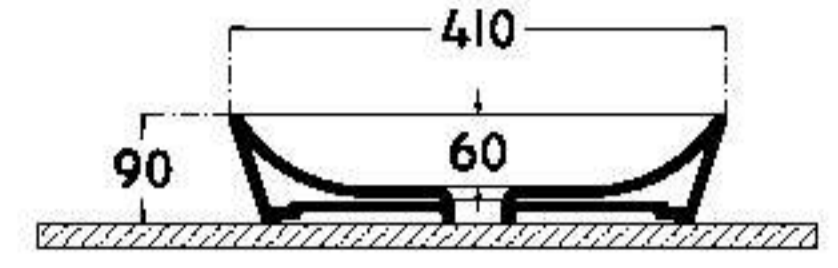

410x410 mm
single bowl basin

with taphole
fixation set is not included
suitable with furniture

 KG	8.5	 Nr.	50	 KG	435
---	-----	--	----	---	-----

AMITIS

AM1072 : 720x410 mm (Large)

AM1065 : 650x410 mm (Small)
single bowl basin