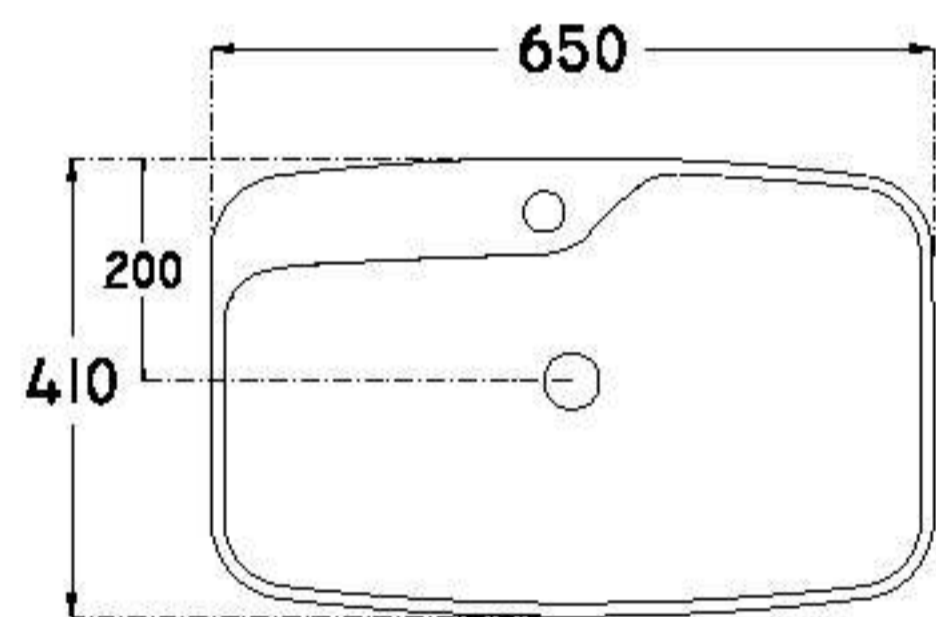

Basins

ABTIN : AB1040

410x410 mm
single bowl basin

with taphole
fixation set is not included
suitable with furniture

KG	8.5	Nr.	50	KG	435

AMITIS

AM1072 : 720x410 mm (Large)

AM1065 : 650x410 mm (Small)
single bowl basin

with taphole
fixation set is not included
suitable with furniture

KG	1072: 14	Nr.	1147: 28	KG	1147: 397
	1065: 16		1157: 24		1157: 389

ARLIN : AR1150

550x415 mm
single bowl basin

with taphole
with overflow
fixation set is not included
suitable with wall assembly

KG	12.5	Nr.	28	KG	360