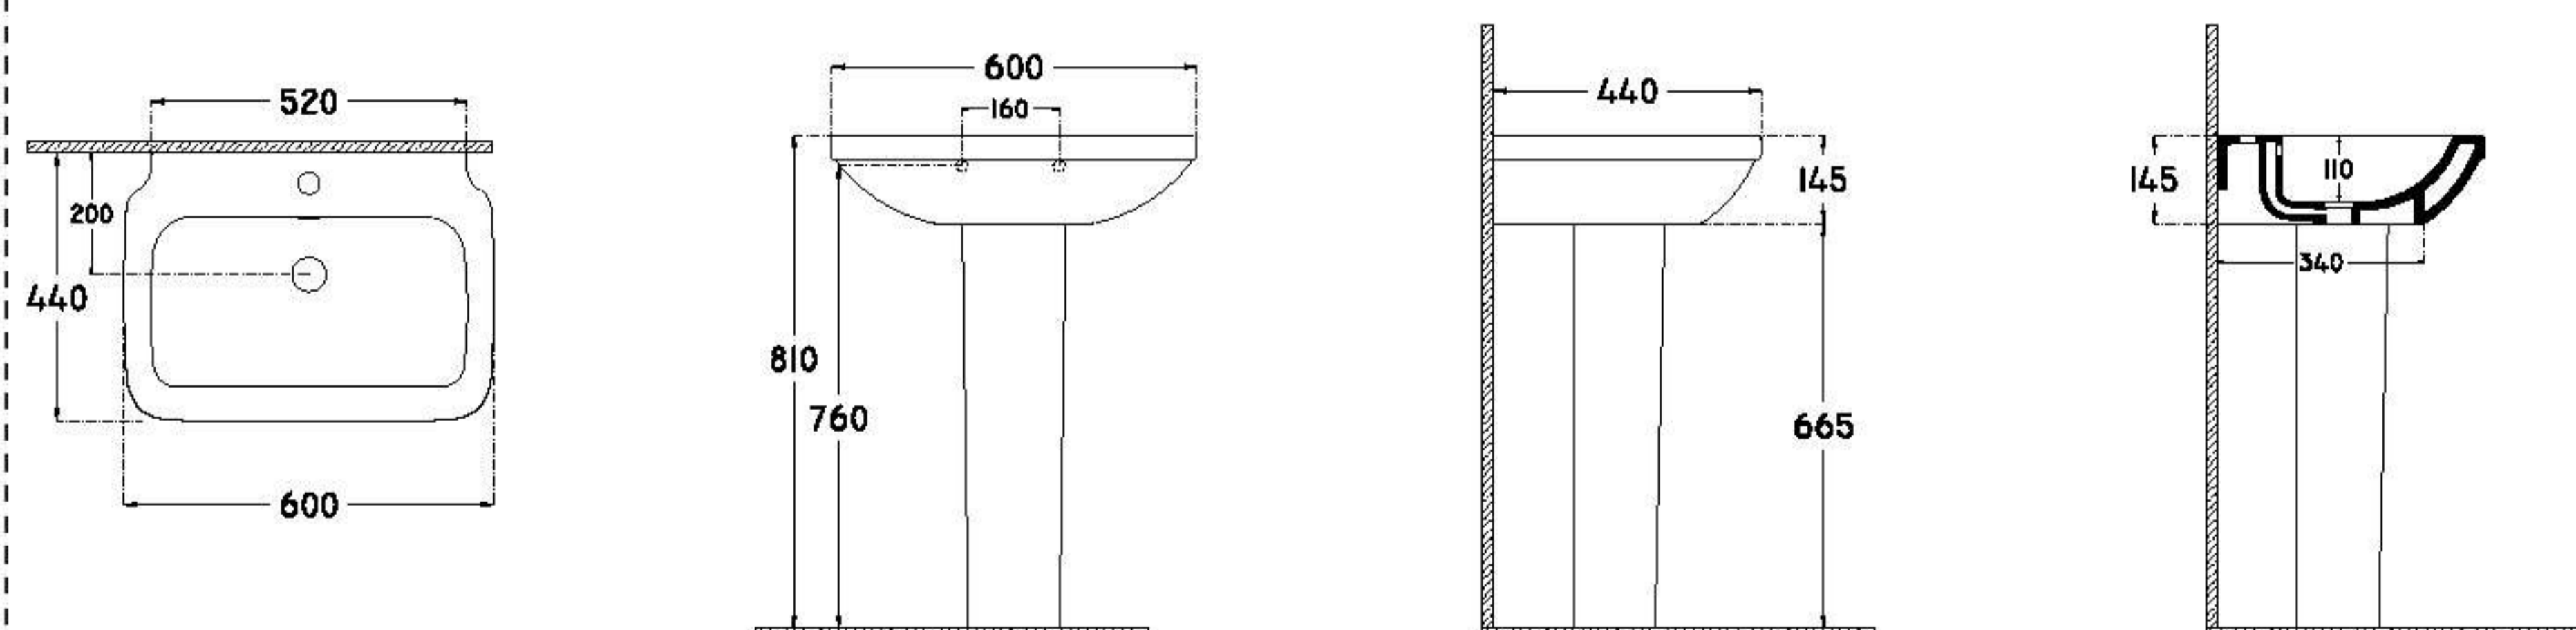

ATRA : AT1261

520x440 mm

single bowl basin

with taphole

with overflow

fixation set is not included

suitable with furniture

suitable with wall assembly