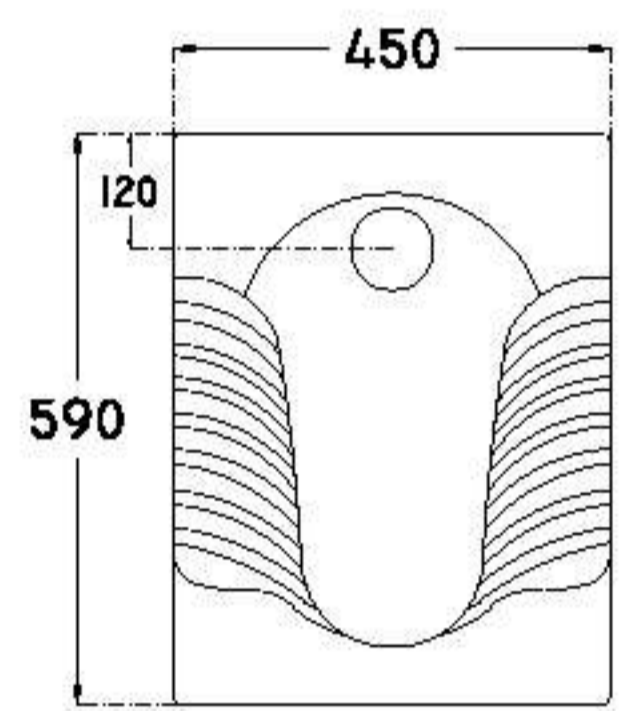

ATRA : AT3041

450x590 mm
ground toilet

closed rim