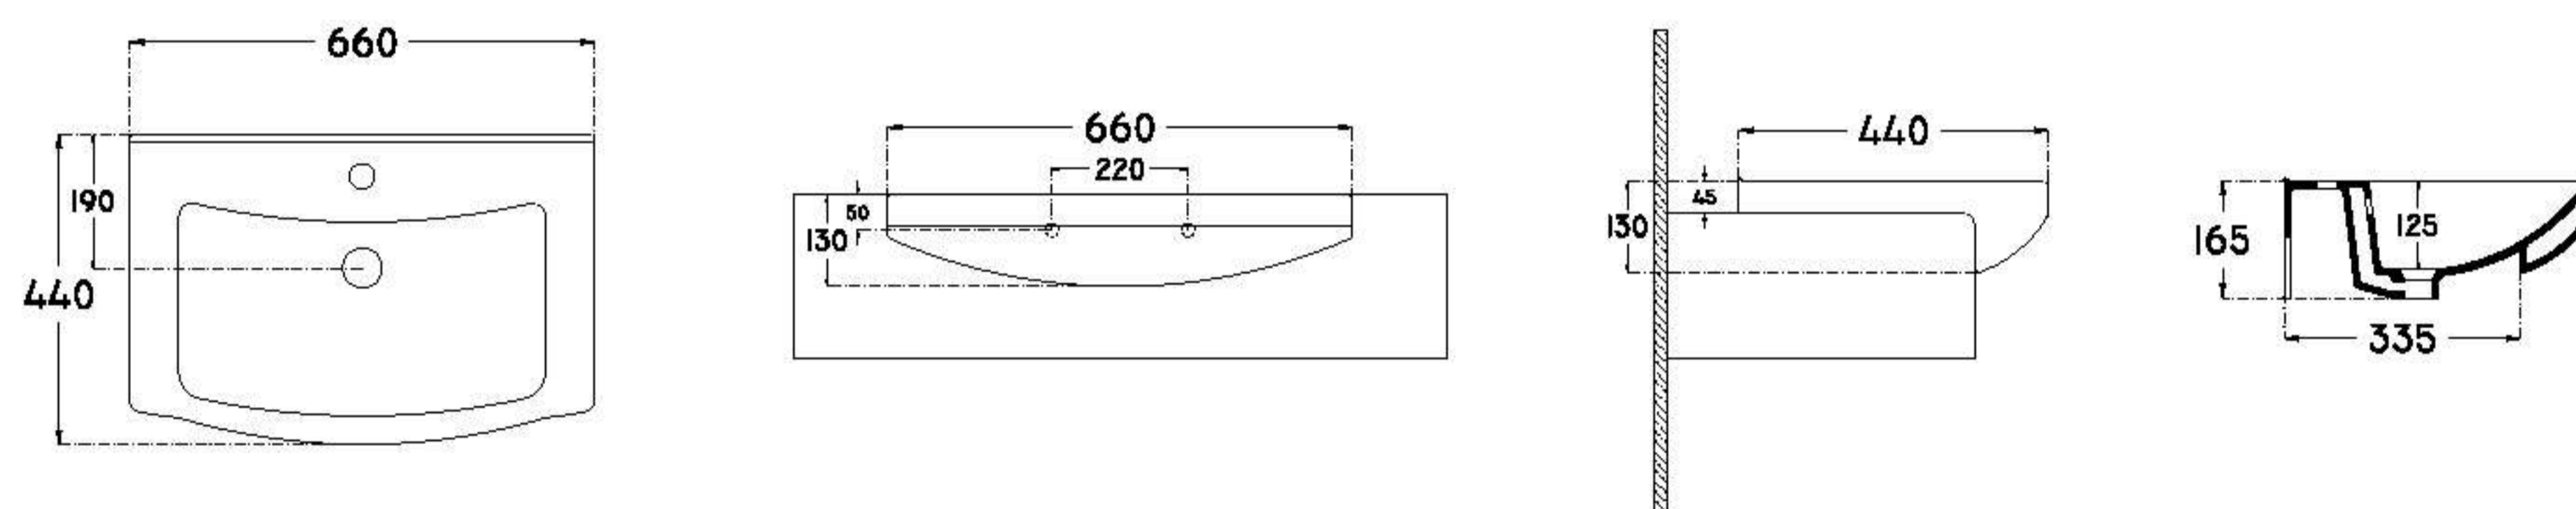

ARTIN : AR1050

500x350 mm

single bowl basin

with taphole

fixation set is not included

suitable with furniture

suitable with wall assembly

KG	8.5	Nr.	50	KG	435

ASA

AS1255 : 550x440 mm

AS1266 : 660x440 mm

AS1281 : 810x440 mm

single bowl basin

with taphole

with overflow

fixation set is not included

suitable with furniture

suitable with wall assembly

KG	1255: 14	Nr.	1255: 28	KG	1255: 402
	1266: 18		1266: 28		1266: 514
	1281: 19		1281: 20		1281: 390

ATRA : AT1261

520x440 mm

single bowl basin

with taphole

with overflow

fixation set is not included

suitable with furniture

suitable with wall assembly

KG	15	Nr.	28	KG	430