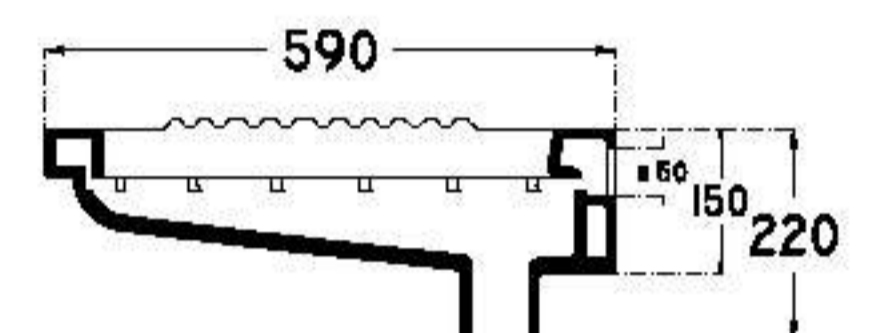

closed rim

 15.5	 28	 444
--	--	---

ATRA : AT3041

450x590 mm
ground toilet

closed rim

 17	 28	 486
--	--	---

ONIX : ON3044

440x550 mm
ground toilet