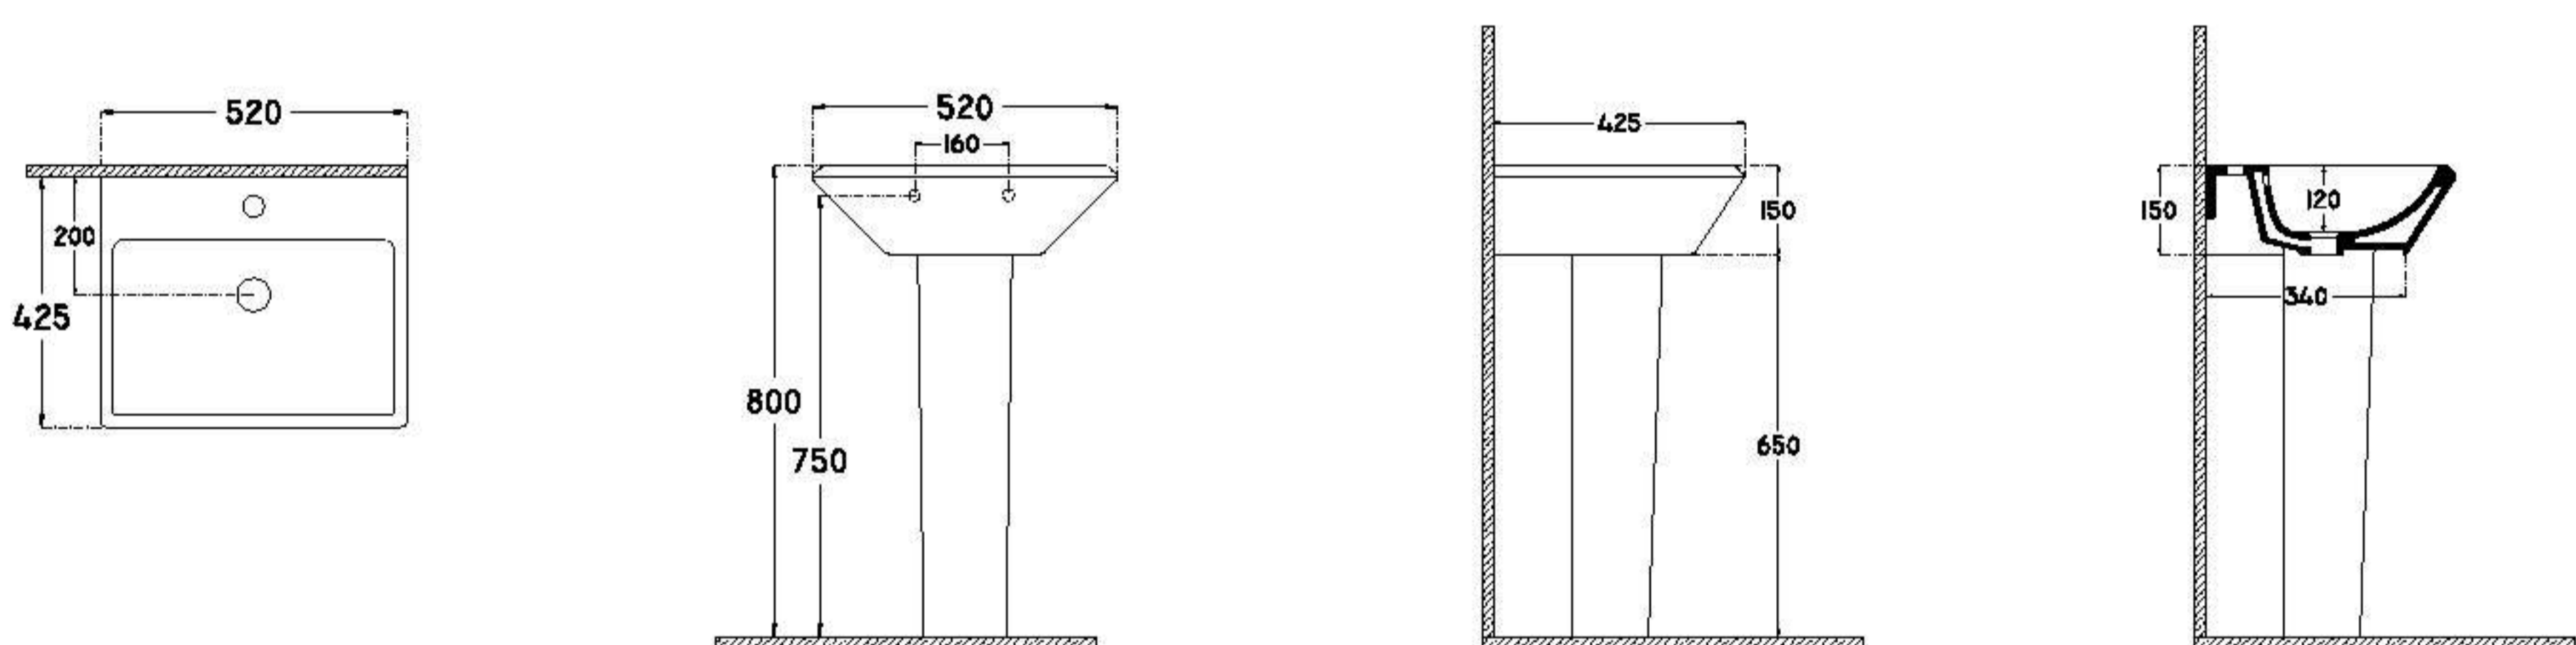

520x425 mm

single bowl basin

with taphole

with overflow

fixation set is not included

suitable with furniture

suitable with wall assembly

 13	 28	 374
--	--	---