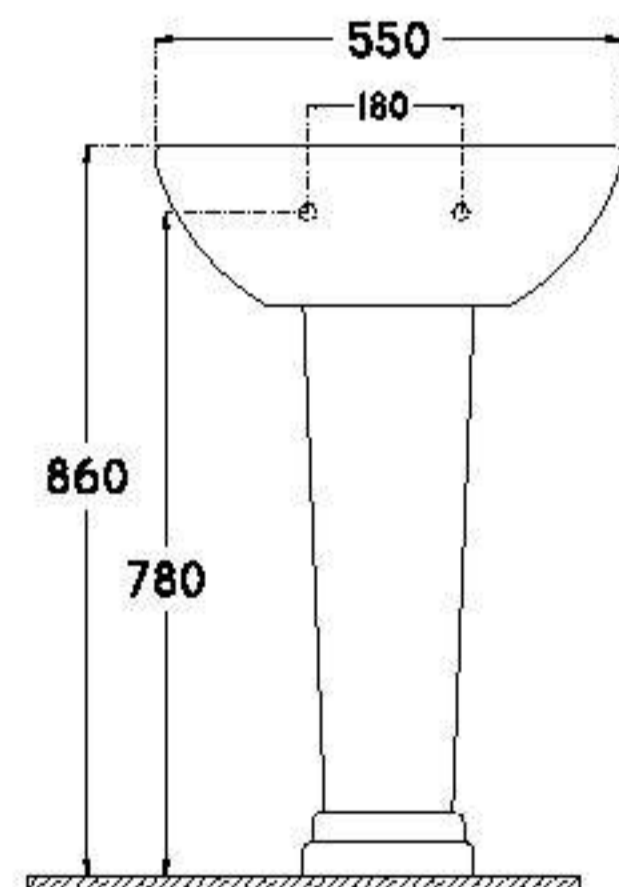

410x410 mm
single bowl basin

with taphole
fixation set is not included
suitable with furniture

 KG	8.5	 Nr.	50	 KG	435
---	-----	--	----	---	-----

AMITIS

AM1072 : 720x410 mm (Large)

AM1065 : 650x410 mm (Small)
single bowl basin

with taphole
fixation set is not included
suitable with furniture

 KG	1072: 14	 Nr.	1147: 28	 KG	1147: 397
	1065: 16		1157: 24		1157: 389

ARLIN : AR1150

550x415 mm
single bowl basin

with taphole
with overflow
fixation set is not included
suitable with wall assembly