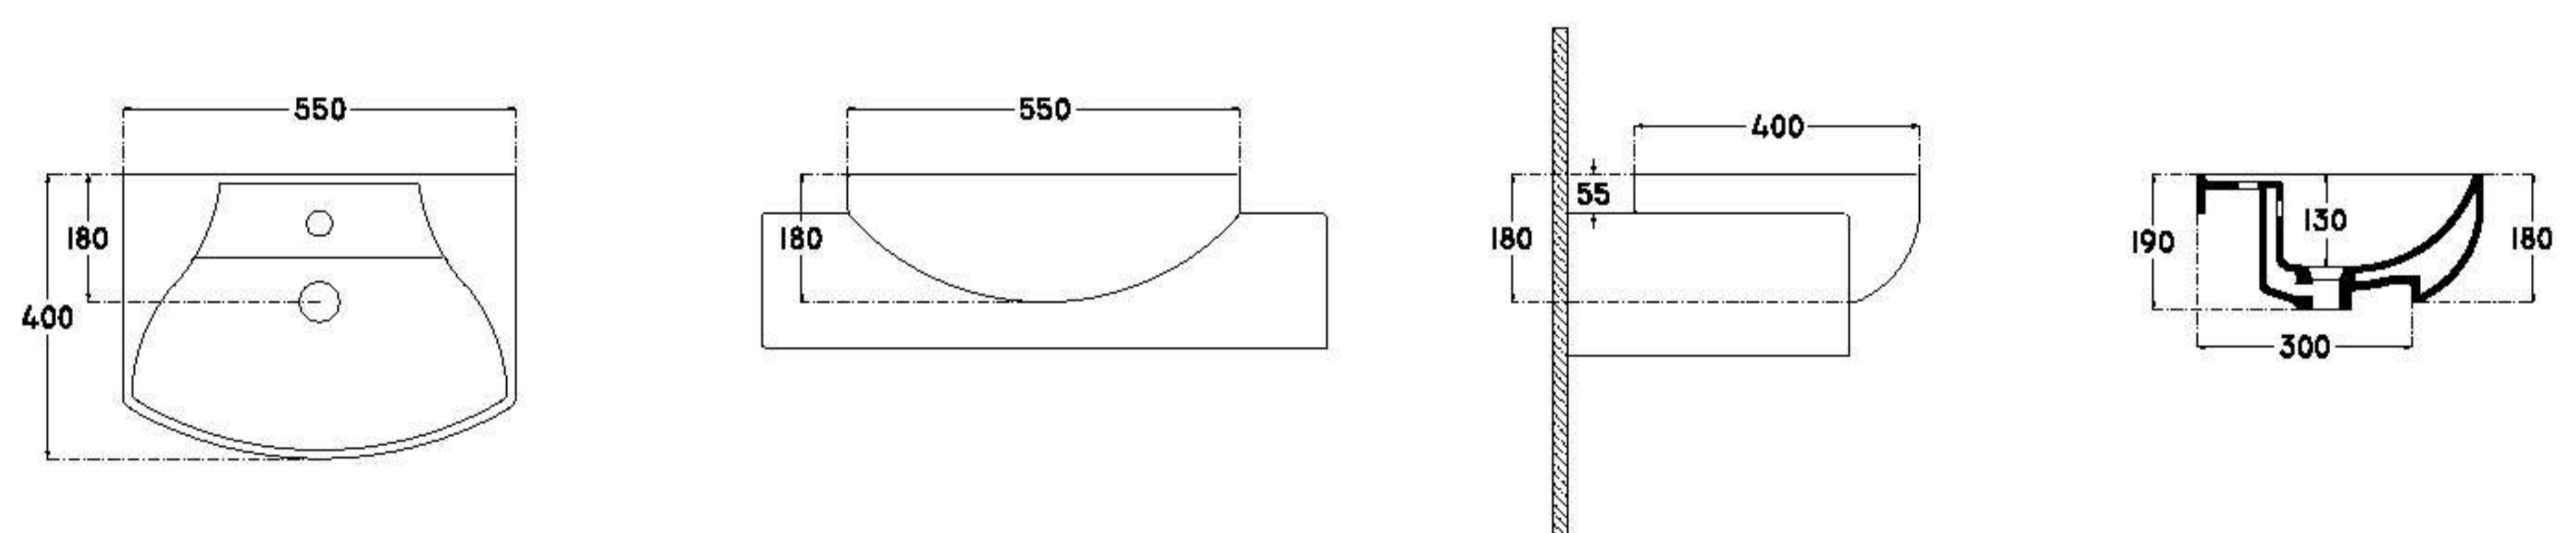

550x400 mm

single bowl basin

with taphole

with overflow

fixation set is not included

suitable with furniture

 13.5	 28	 388
--	--	---

DARYA : DA1270