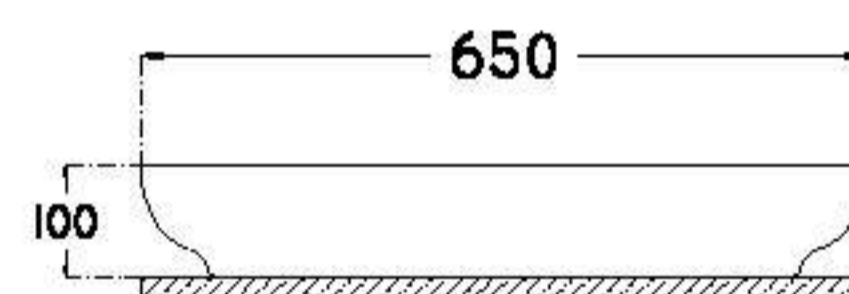

AMITIS

AM1072 : 720x410 mm (Large)

AM1065 : 650x410 mm (Small)
single bowl basin

with taphole
fixation set is not included
suitable with furniture