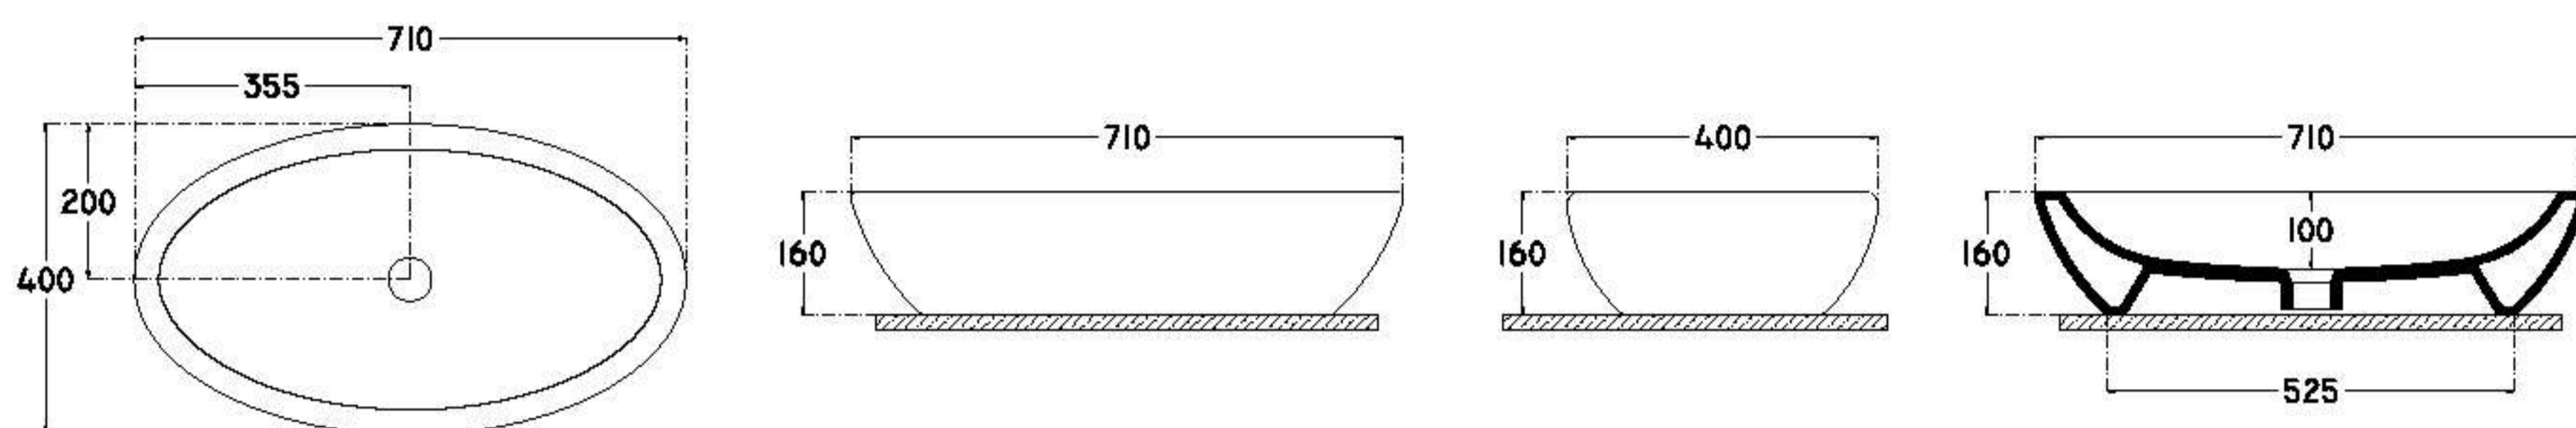

DARYA : DA1270

710x400 mm

single bowl basin

fixation set is not included
suitable with furniture