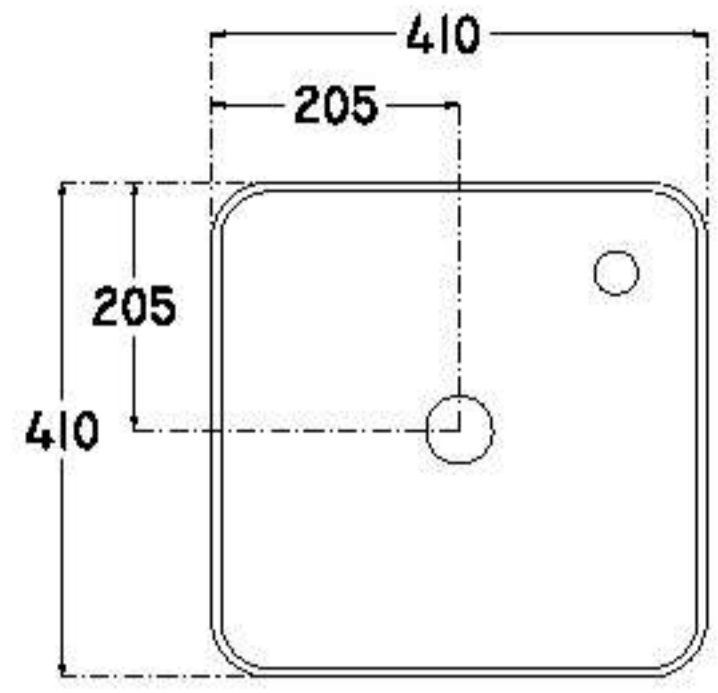

410x410 mm
single bowl basin

with taphole
fixation set is not included
suitable with furniture

 KG	8.5	 Nr.	50	 KG	435
---	-----	--	----	---	-----

AMITIS

AM1072 : 720x410 mm (Large)

AM1065 : 650x410 mm (Small)
single bowl basin