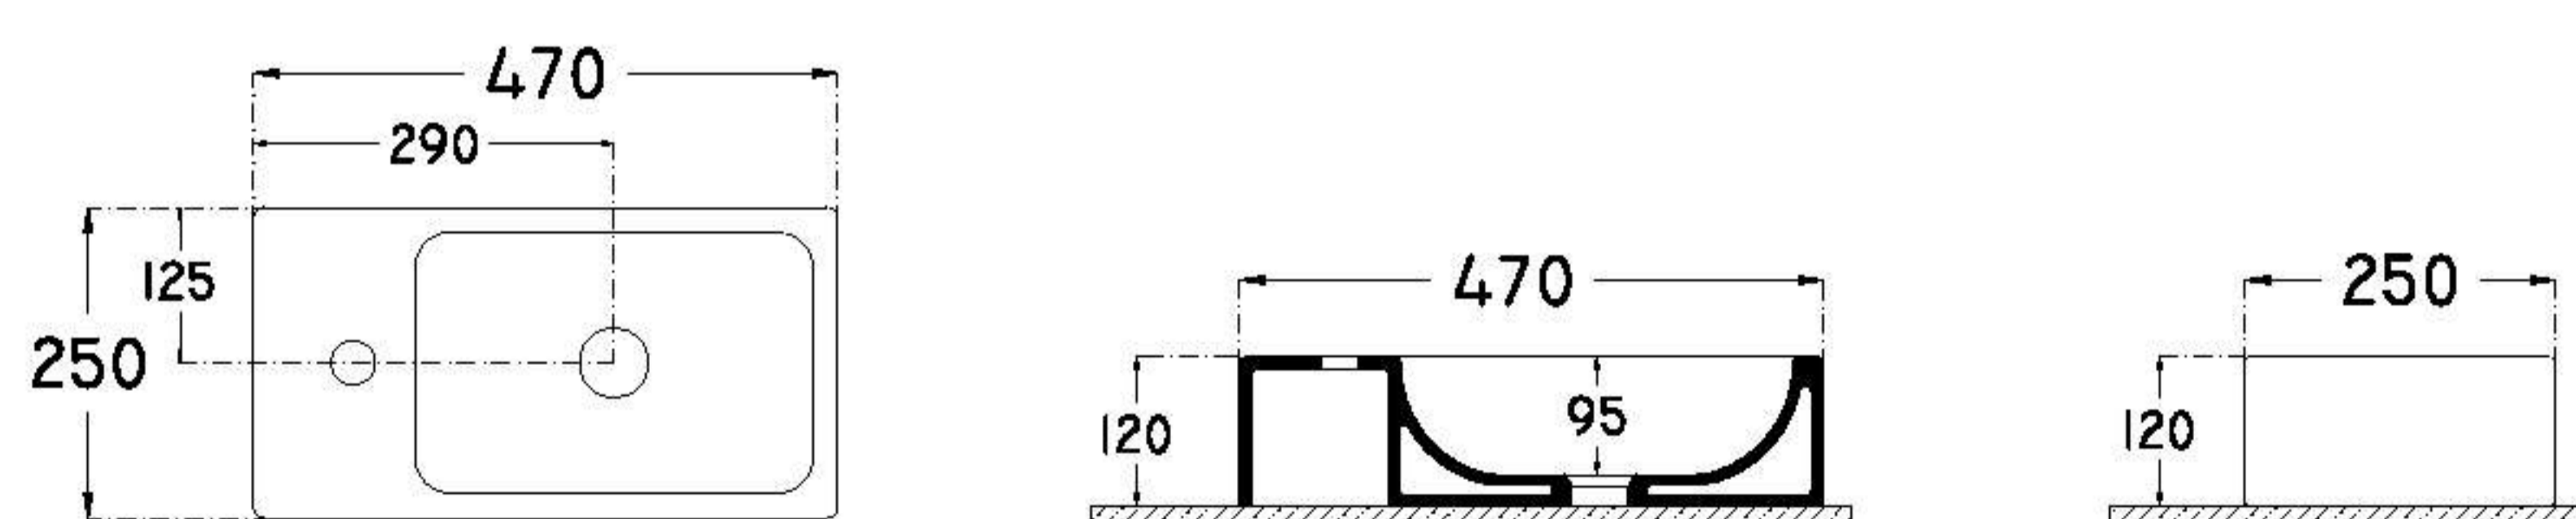

single bowl basin

with taphole

with overflow

fixation set is not included

suitable with furniture

suitable with wall assembly

 10.5	 28	 304
--	--	---

VICTORIA : VI1265