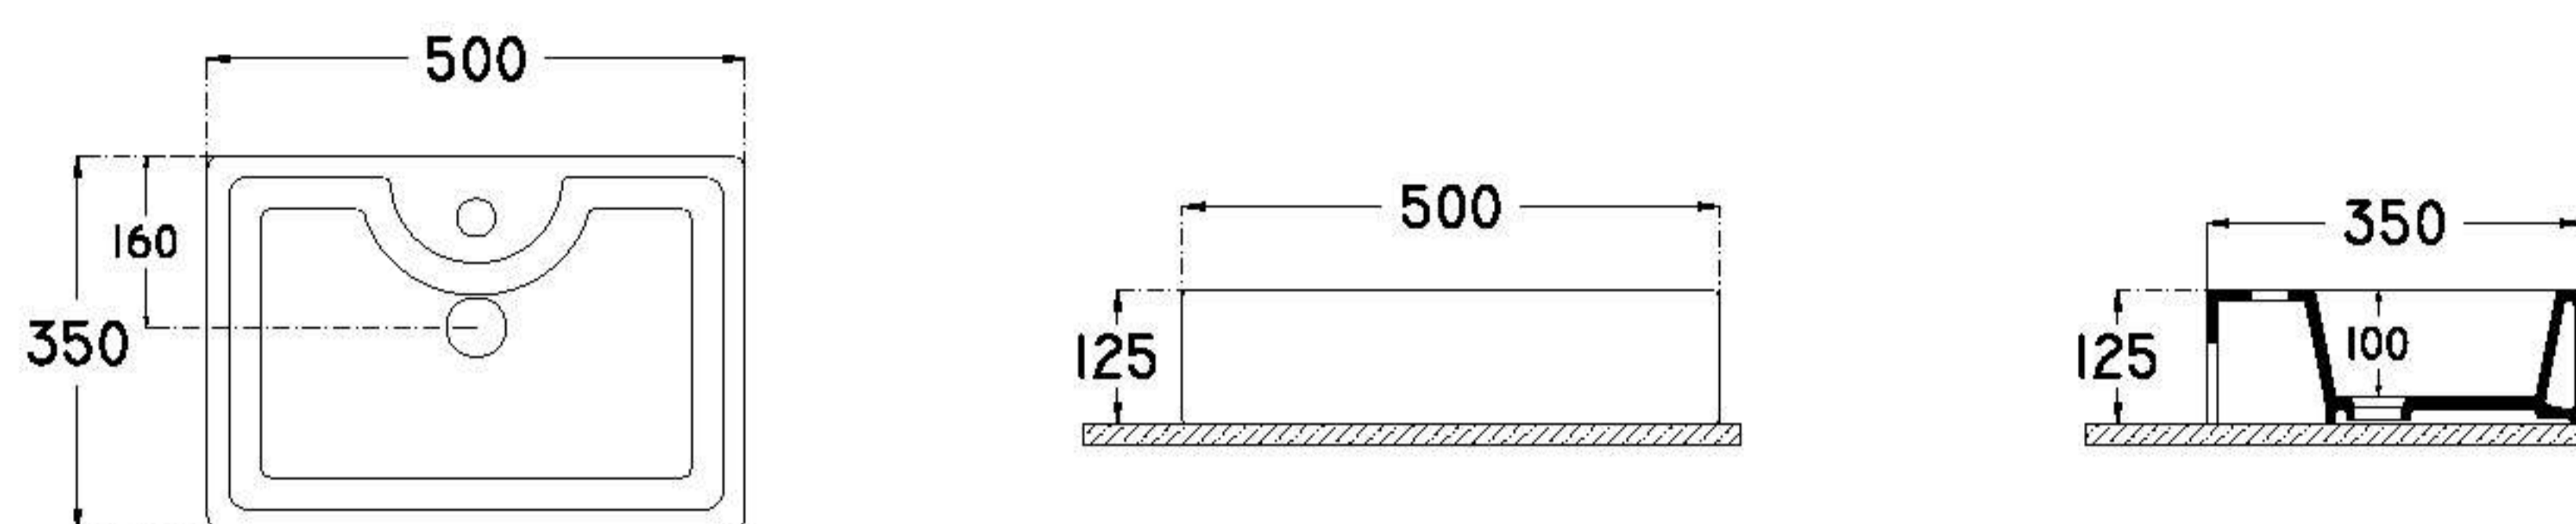

 KG	12.5	 Nr.	28	 KG	360
---	------	--	----	---	-----

ARTIN : AR1050

500x350 mm

single bowl basin

with taphole

fixation set is not included

suitable with furniture

suitable with wall assembly