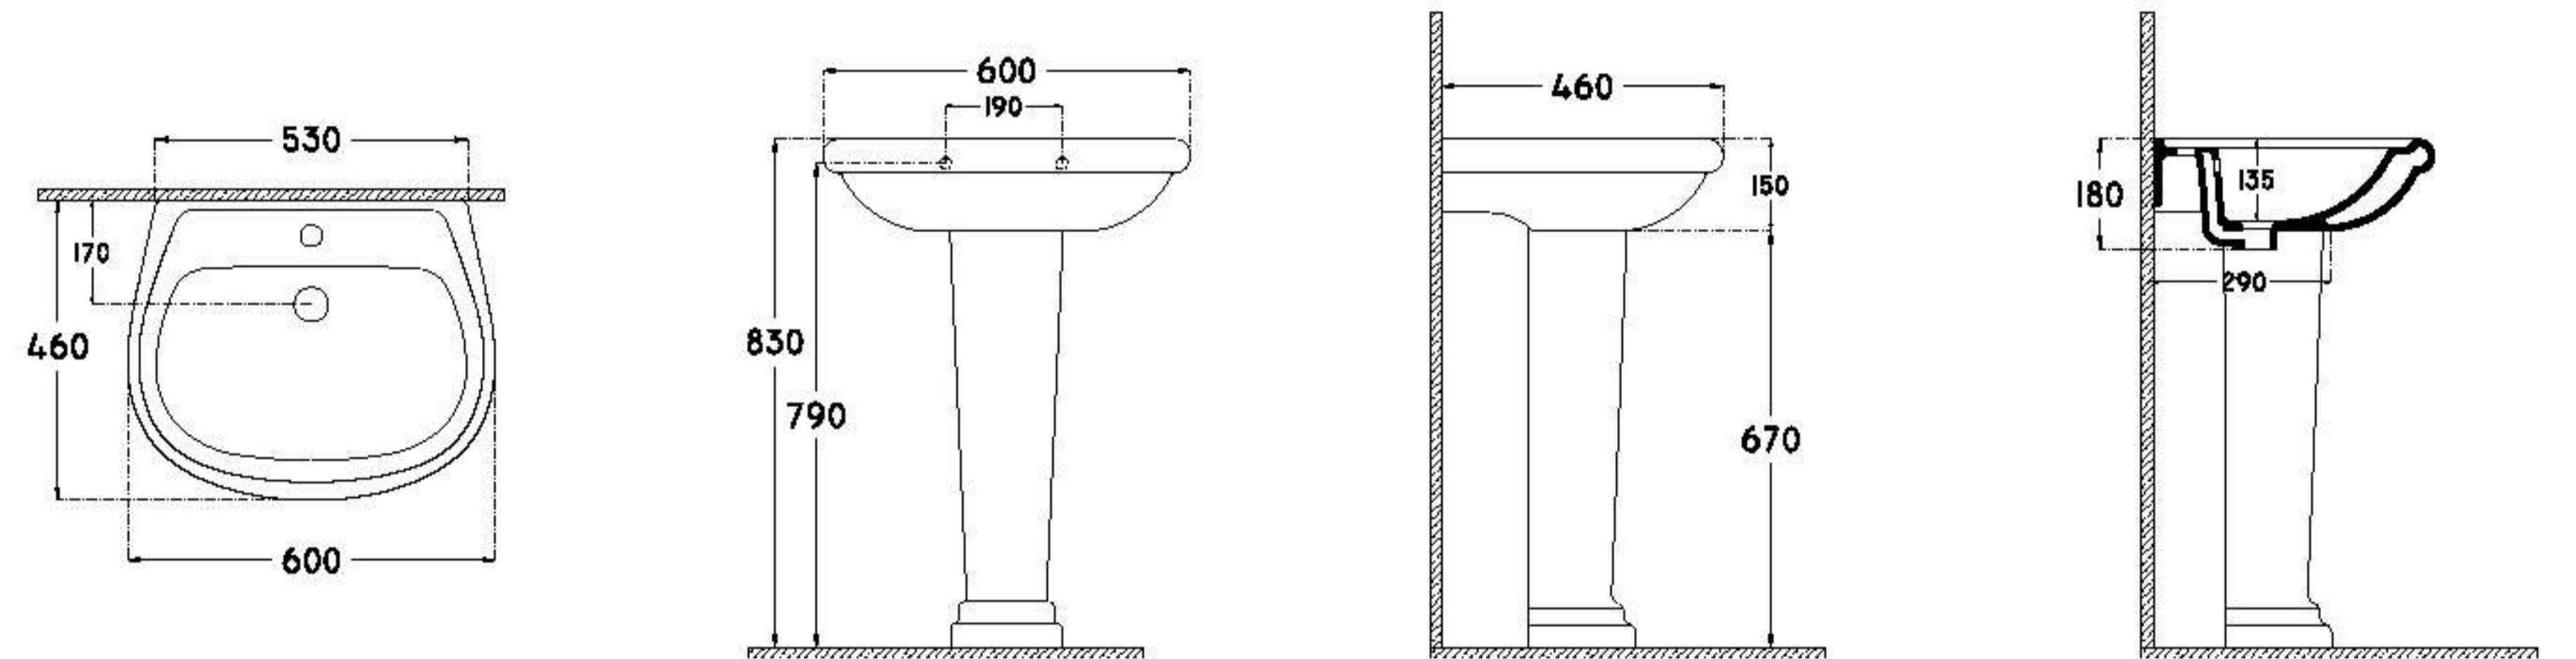

KG	1147: 10.5 1157: 15	Nr.	1147: 35 1157: 28	KG	1147: 377.5 1157: 430