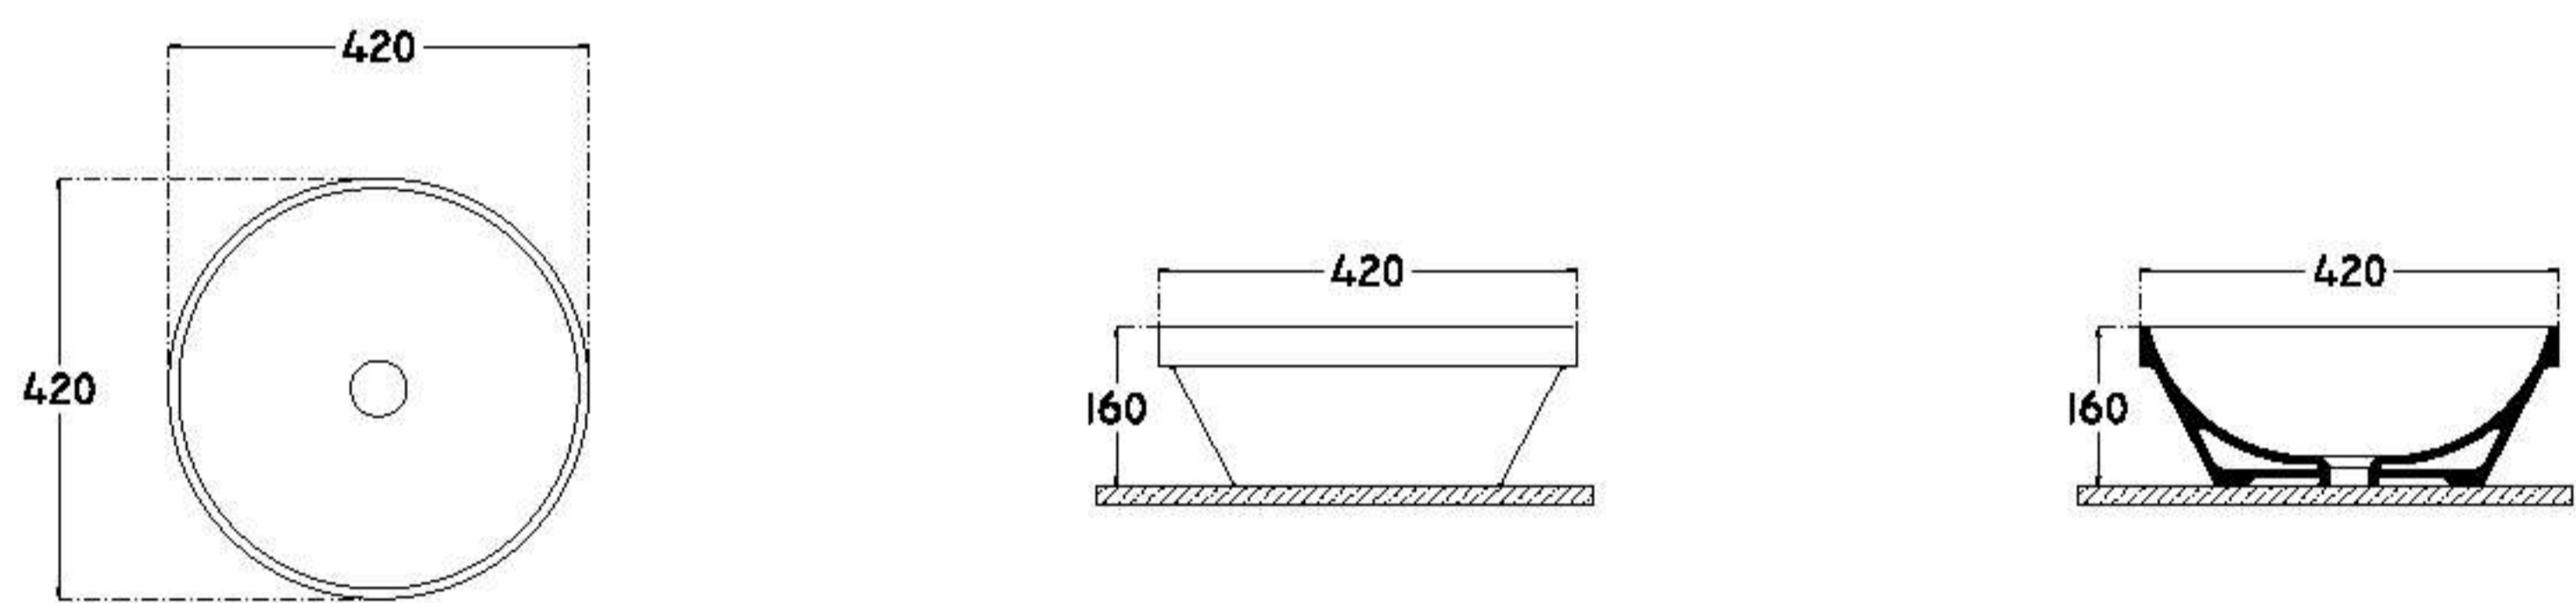

AVA : AV1042

∅ 420 mm

single bowl basin

with overflow

fixation set is not included

suitable with furniture

 9.5	 35	 342.5
---	--	---

CATALIYA : CA1255