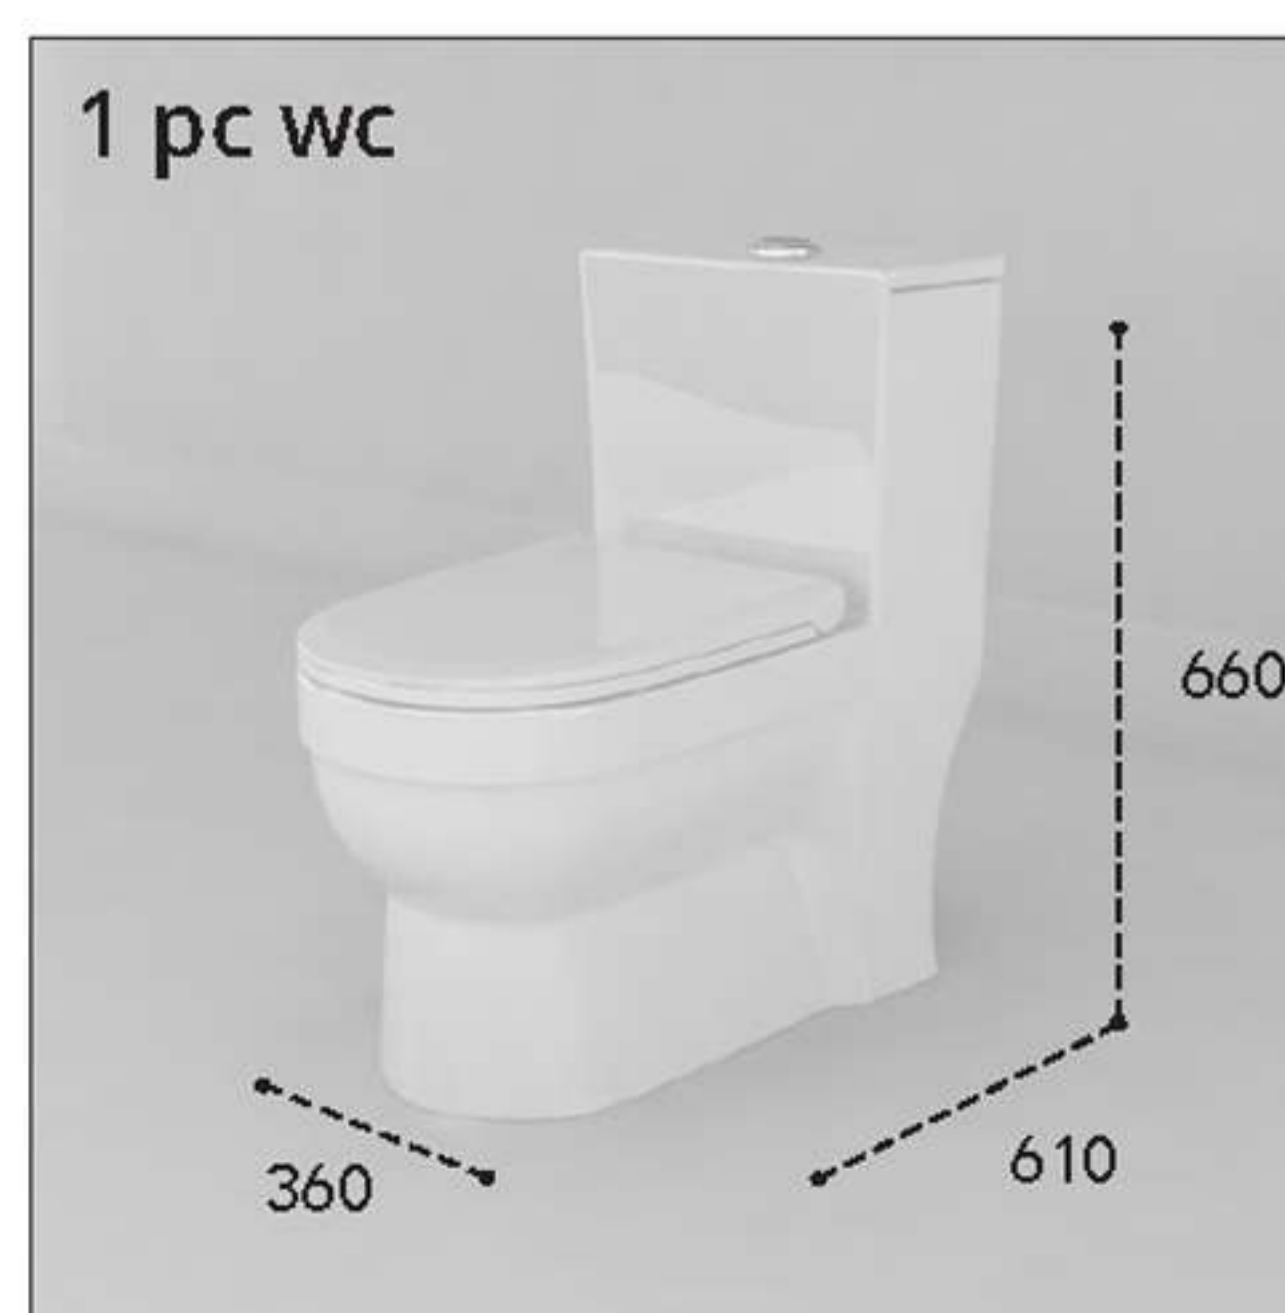

one pc wc
name: AVA
code: AV2025
flushing system: Water-jet
axe: 24 cm