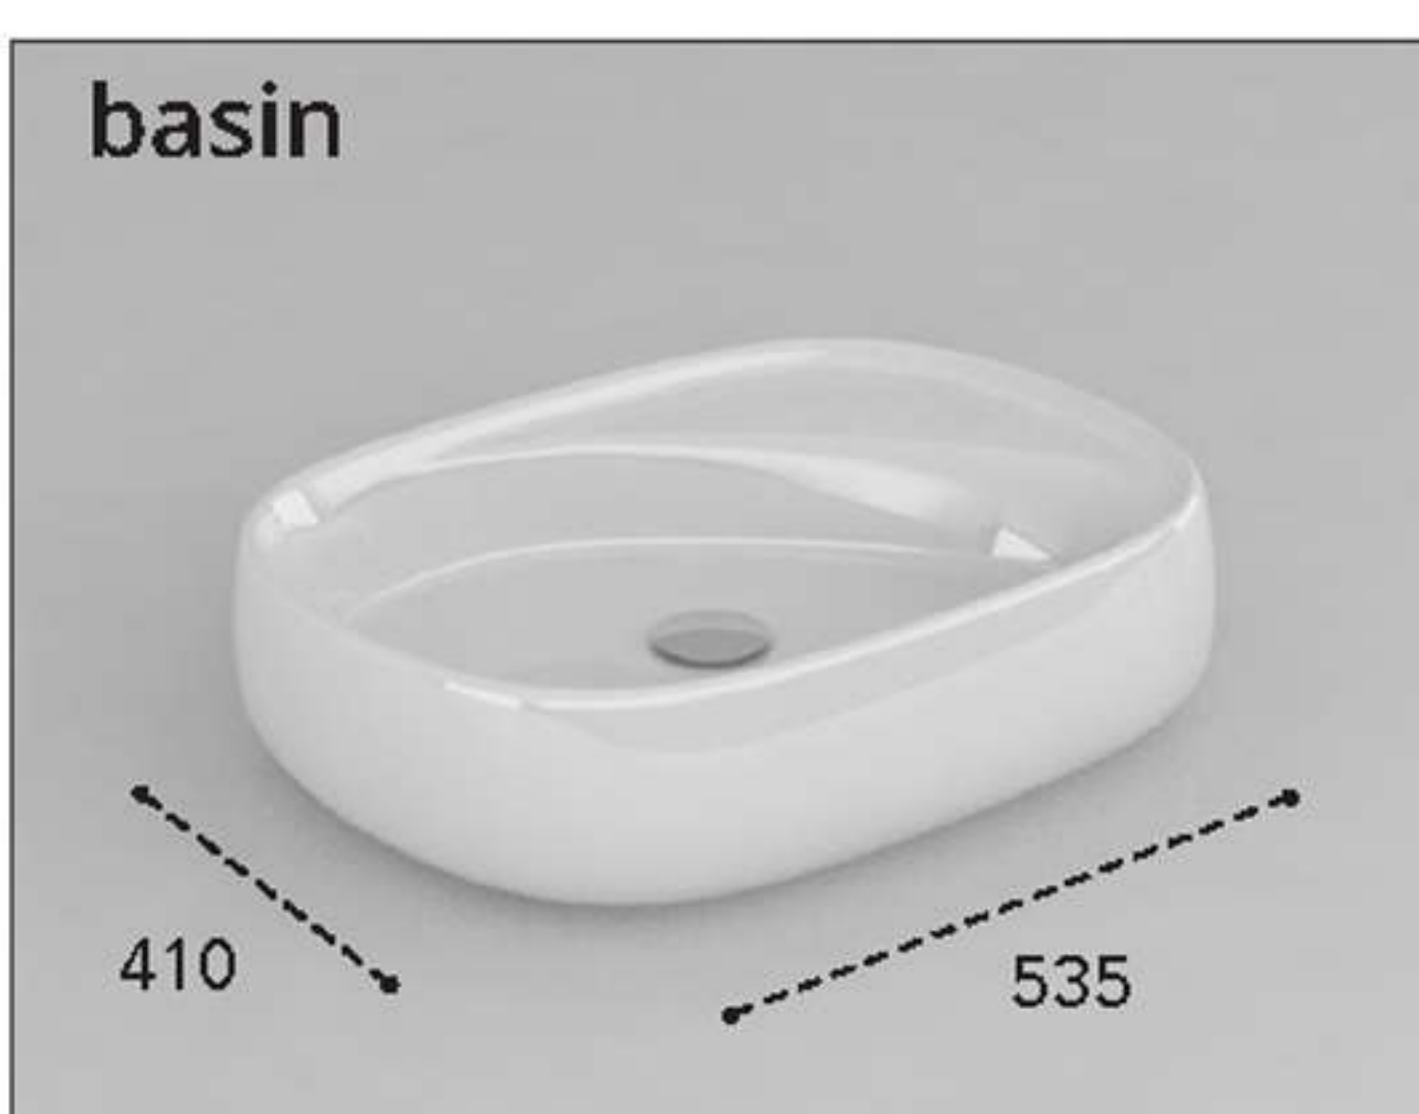

wash basin
name: OPAL
code: OP1054

Counter-top