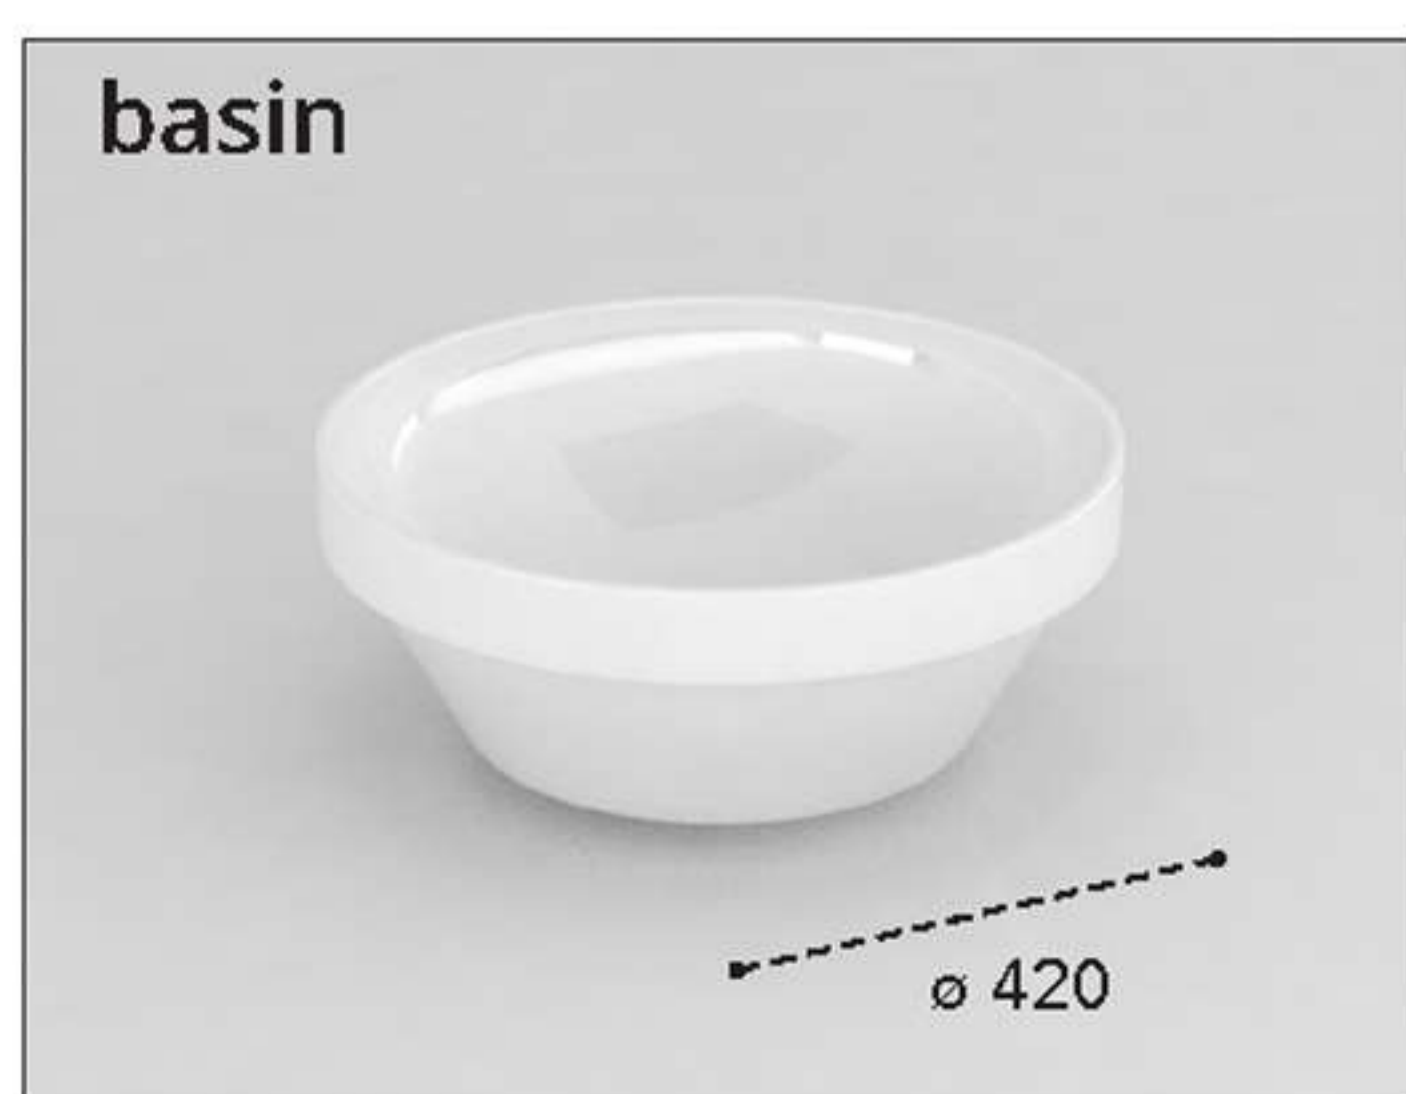

wash basin
name: AVA
code: AV1042

Counter-top & Inner-top