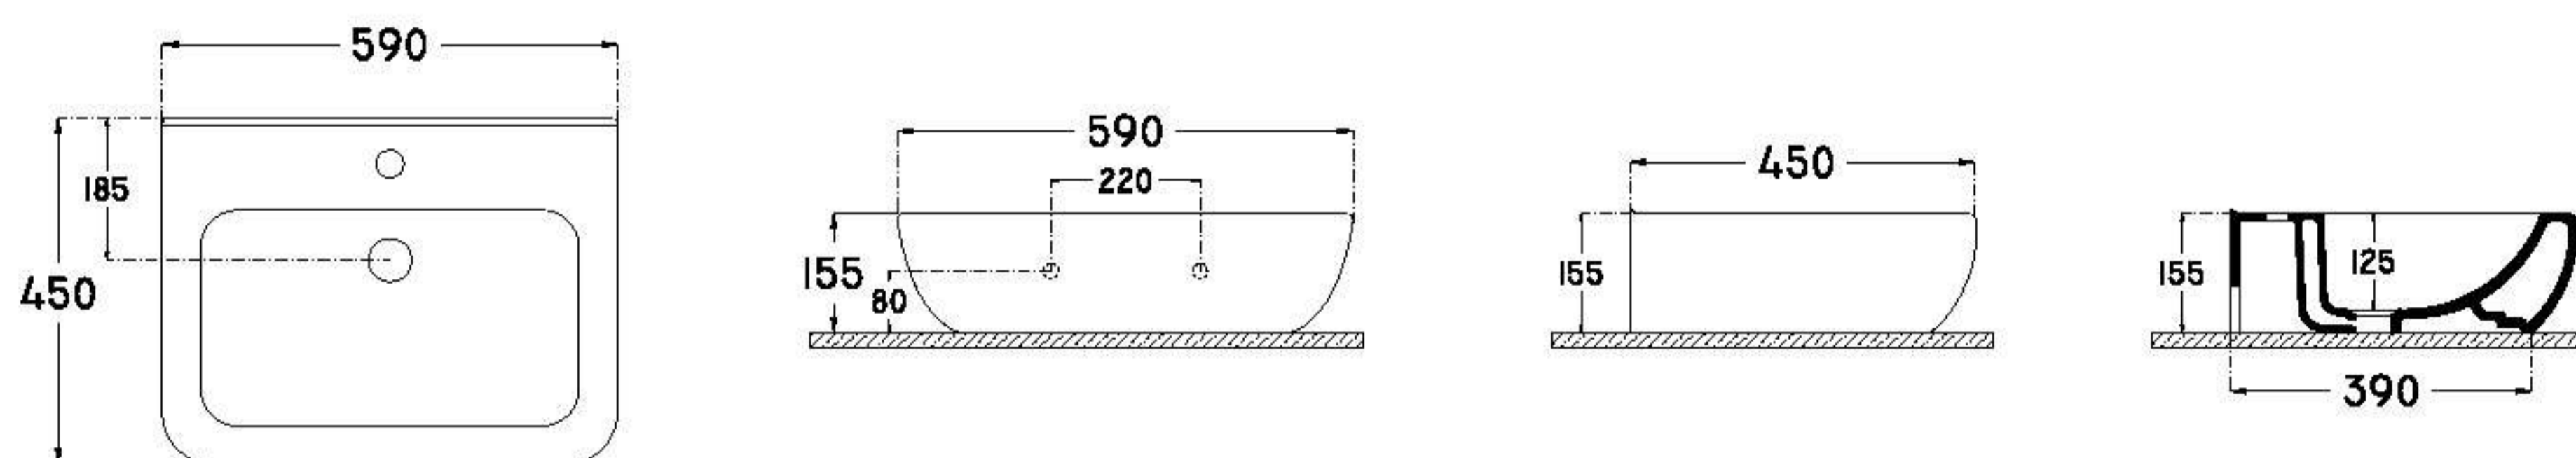

710x400 mm

single bowl basin

fixation set is not included
suitable with furniture

 14.5	 28	 416
--	--	---

GLORIA : GL1259

590x450 mm

single bowl basin

with taphole
with overflow
fixation set is not included
suitable with furniture
suitable with wall assembly