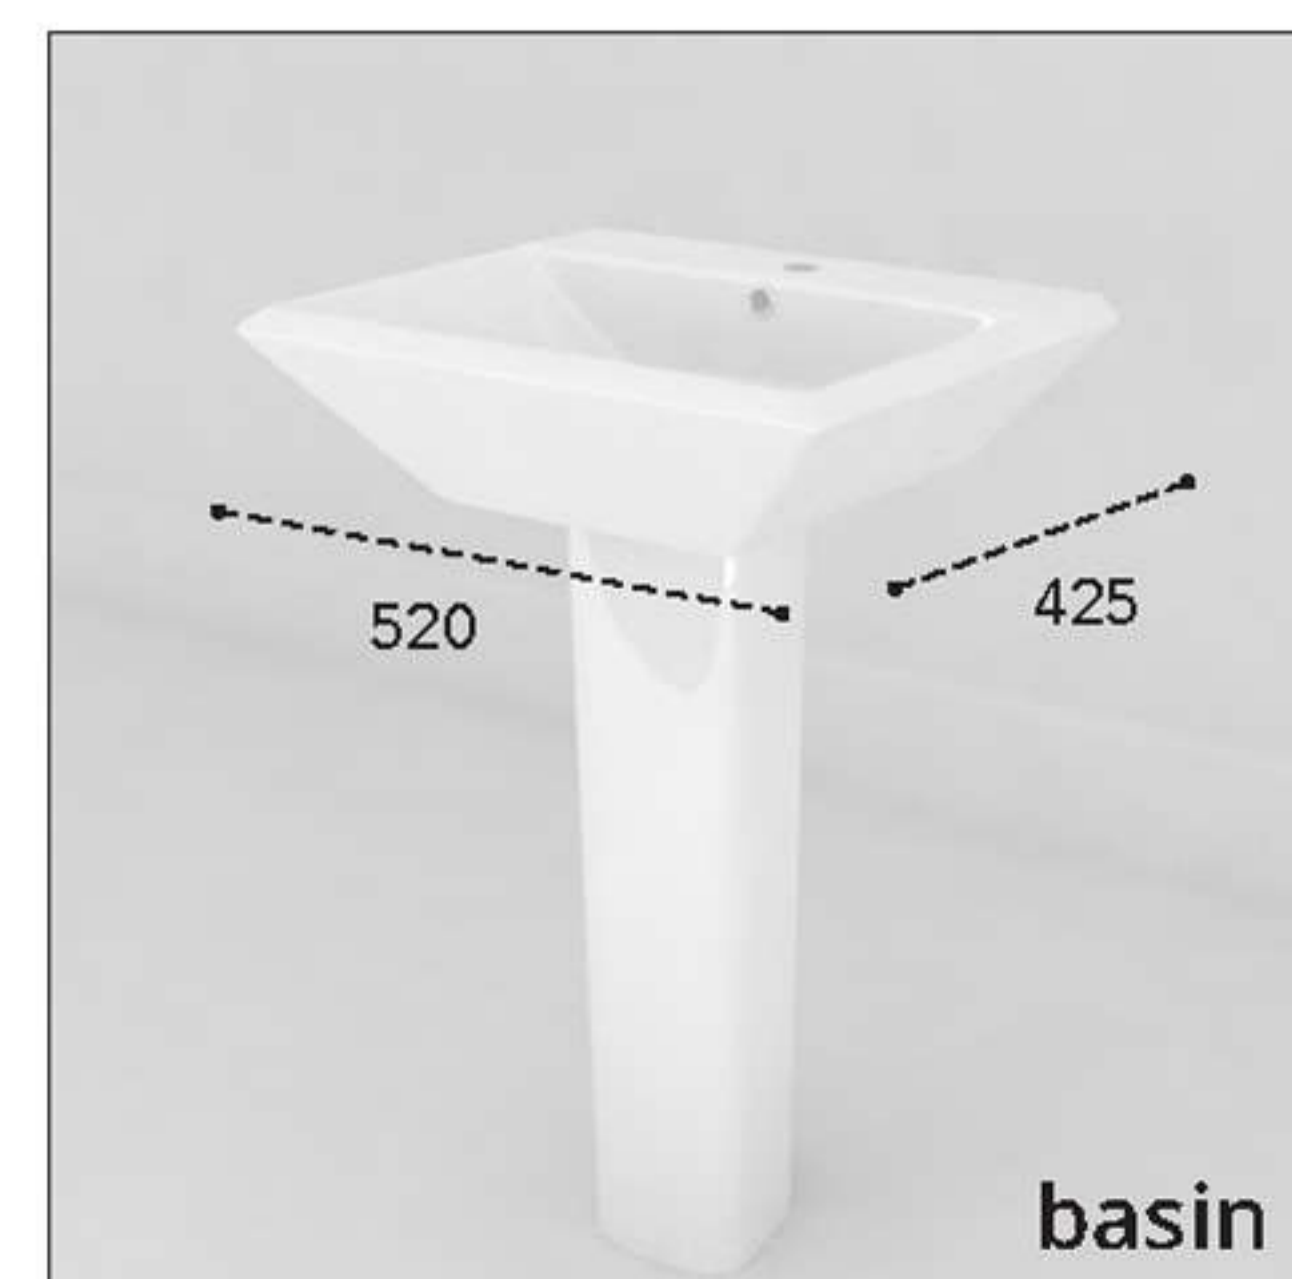

wash basin
name: MICA
code: MI1245

pedestal
name: ARTA
code: AT1572