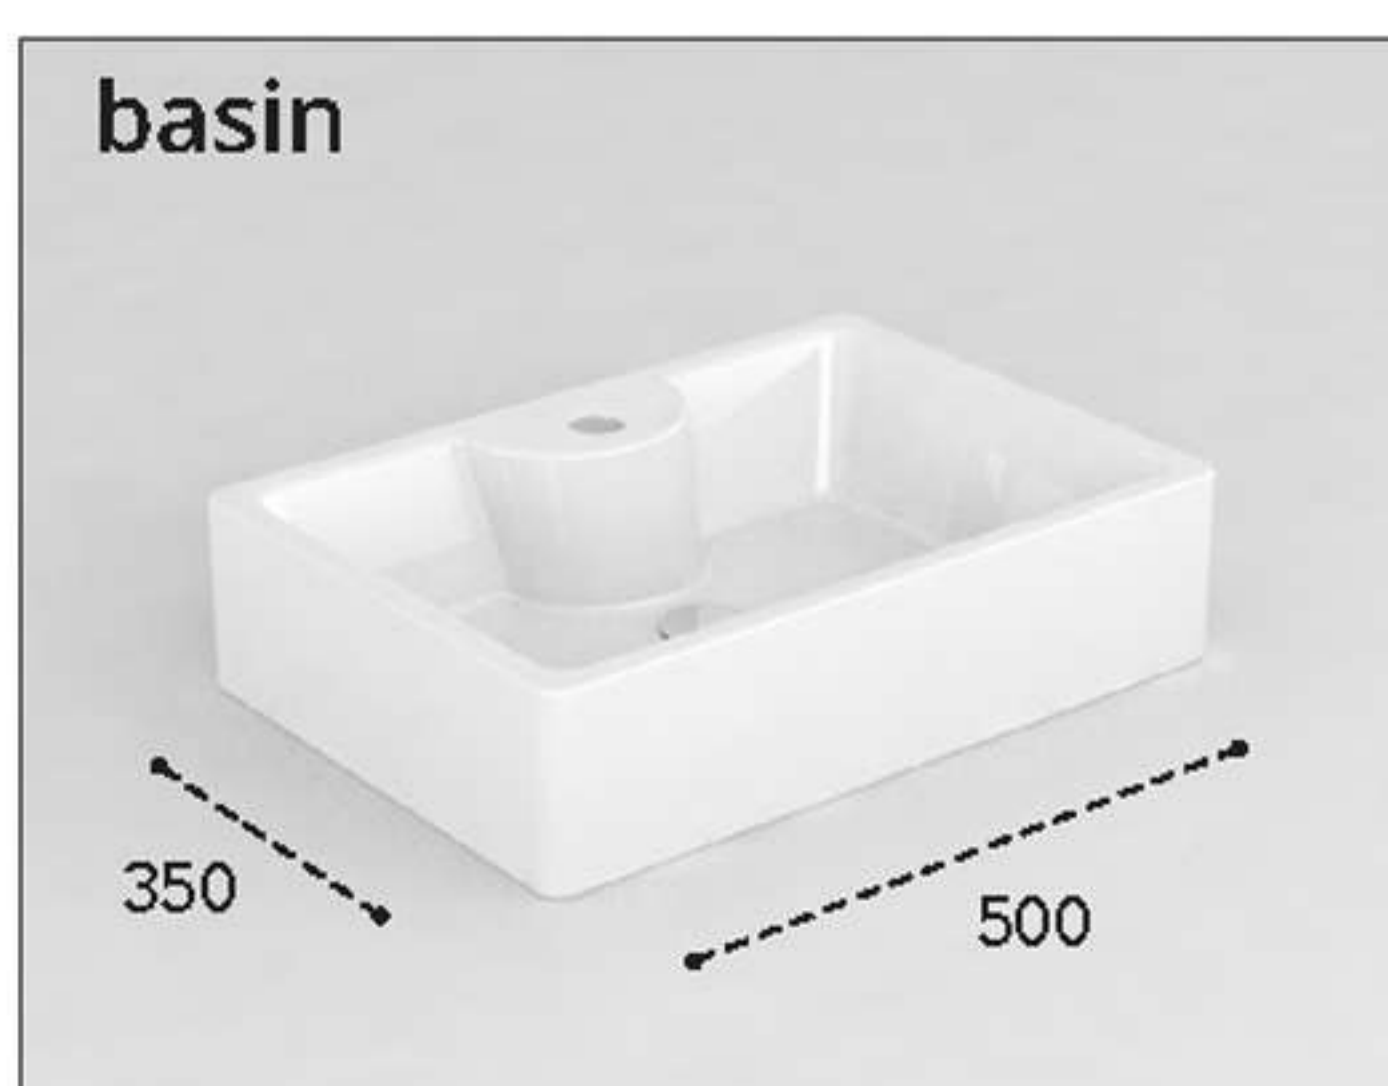

WASH BASINS COLLECTION

wash basin
name: ARTIN
code: AR1050

Counter-top