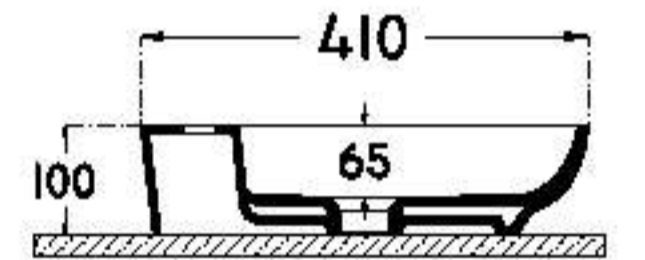

AMITIS

AM1072 : 720x410 mm (Large)

AM1065 : 650x410 mm (Small)
single bowl basin

with taphole
fixation set is not included
suitable with furniture