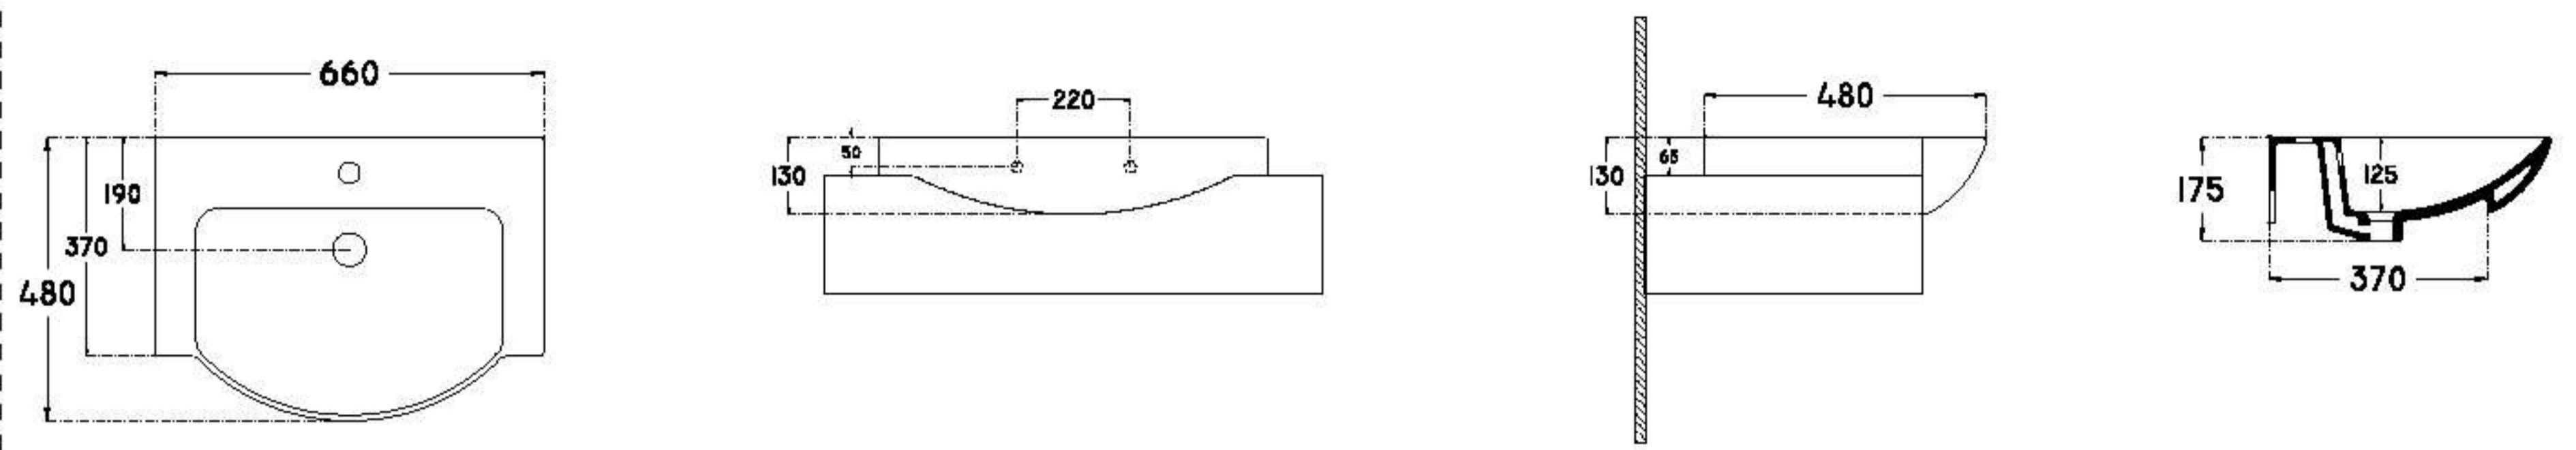

660x480 mm

single bowl basin

with taphole

with overflow

fixation set is not included

suitable with furniture

suitable with wall assembly

 16	 28	 458
--	--	---