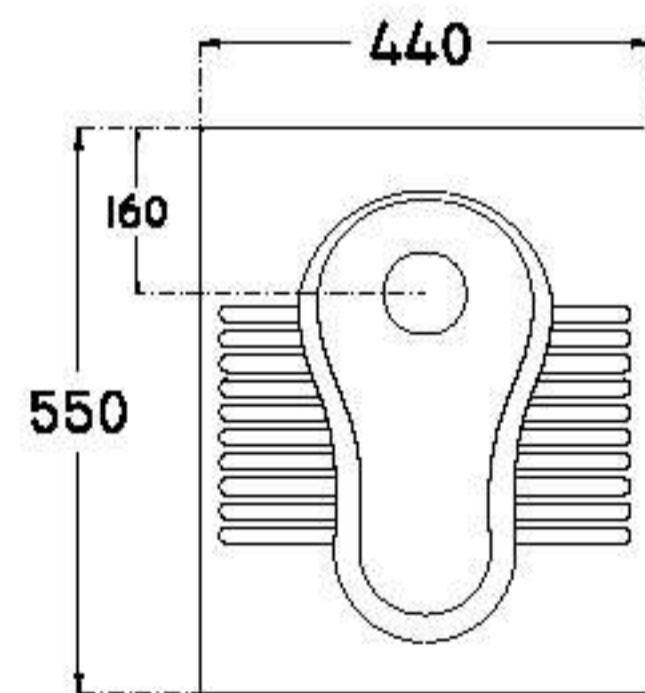

ONIX : ON3044

440x550 mm
ground toilet

rimless