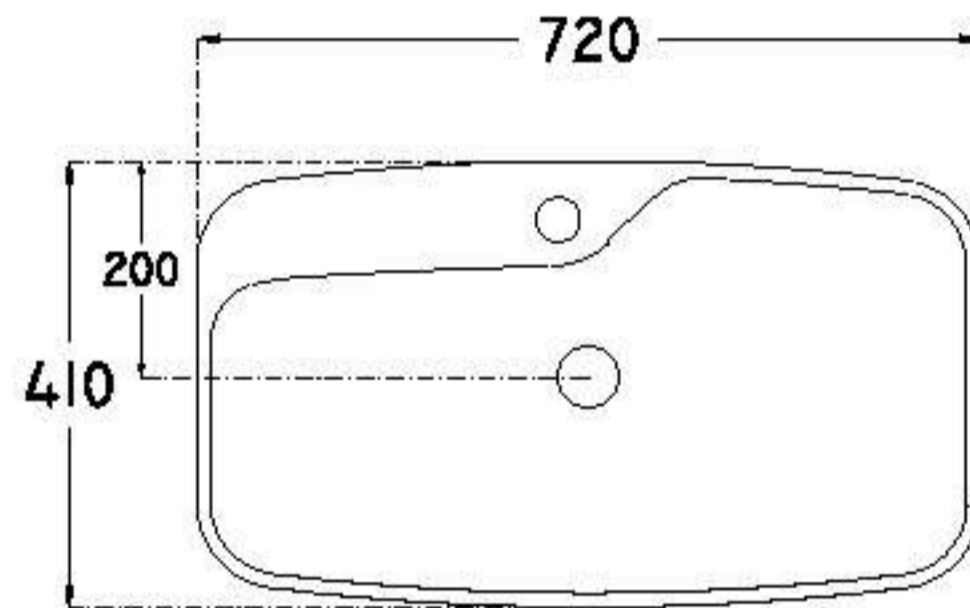

Basins

ABTIN : AB1040

410x410 mm
single bowl basin

with taphole
fixation set is not included
suitable with furniture

KG	8.5	Nr.	50	KG	435

AMITIS

AM1072 : 720x410 mm (Large)

AM1065 : 650x410 mm (Small)
single bowl basin

with taphole
fixation set is not included
suitable with furniture

KG	1072: 14	Nr.	1147: 28	KG	1147: 397
	1065: 16		1157: 24		1157: 389

ARLIN : AR1150

550x415 mm
single bowl basin

with taphole
with overflow
fixation set is not included
suitable with wall assembly

KG	12.5	Nr.	28	KG	360