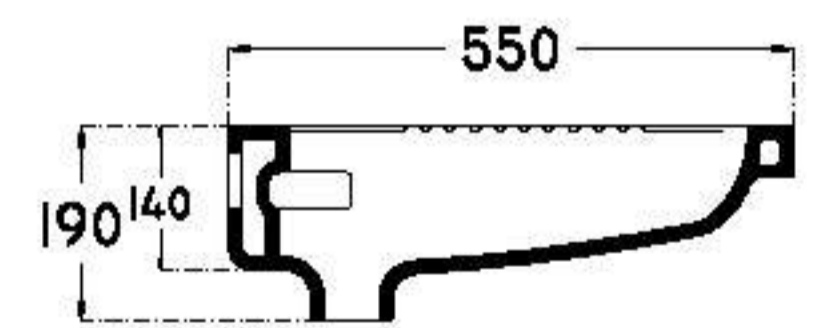

ONIX : ON3044

440x550 mm
ground toilet

rimless