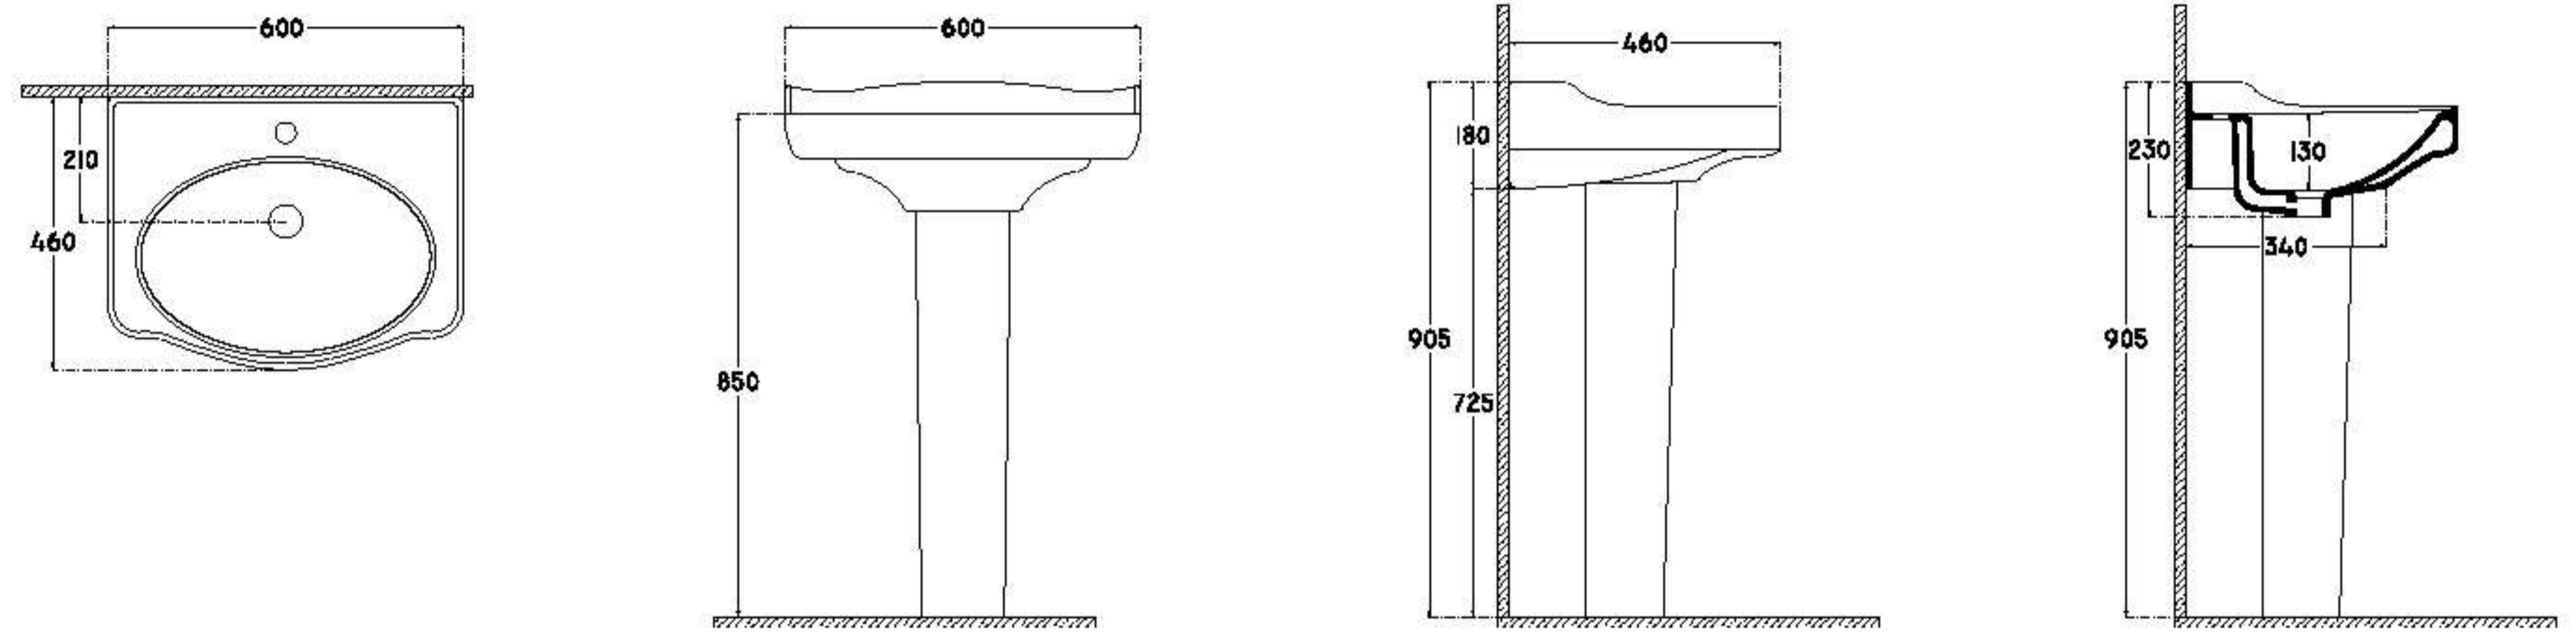

VICTORIA : VI1265

600x460 mm

single bowl basin

with taphole

with overflow

fixation set is not included

suitable with furniture

suitable with wall assembly

KG	16.5	Nr.	28	KG	472

YALDA

YA1147 : 600x460 mm

YA1157 : 600x570 mm

single bowl basin

with taphole

with overflow

fixation set is not included

suitable with furniture

suitable with wall assembly