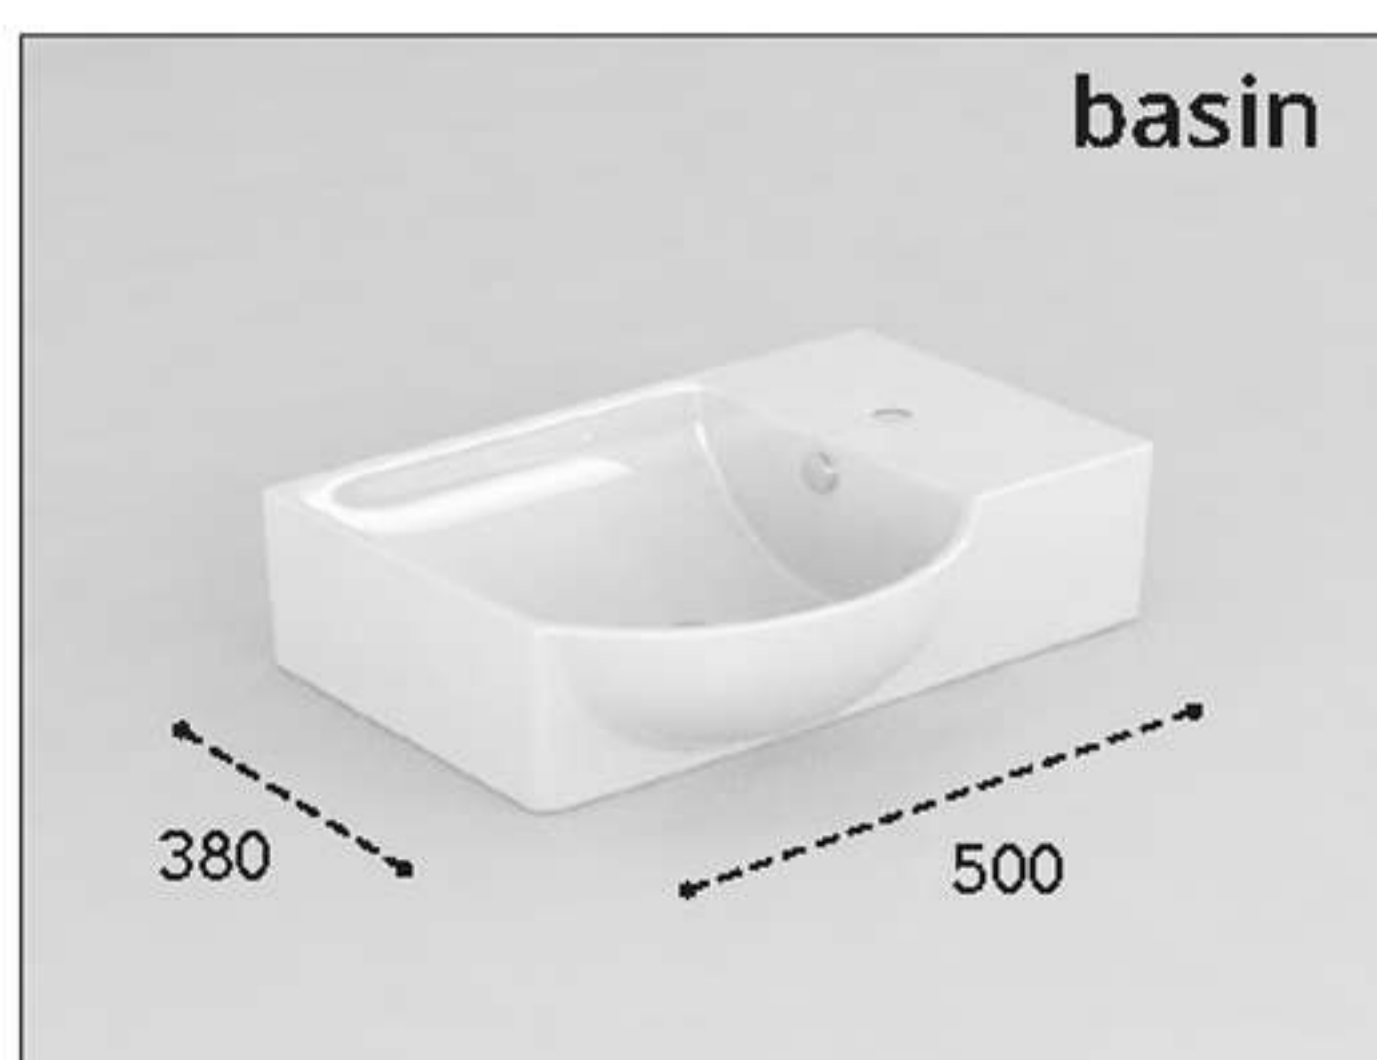

WASH BASINS COLLECTION

wash basin
name: QUEEN
code: QU1050