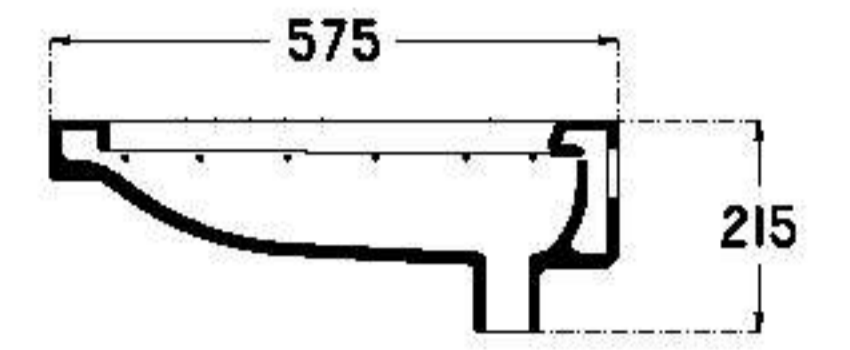

Squat pan

ASA : AS3040

444x570 mm
ground toilet

closed rim