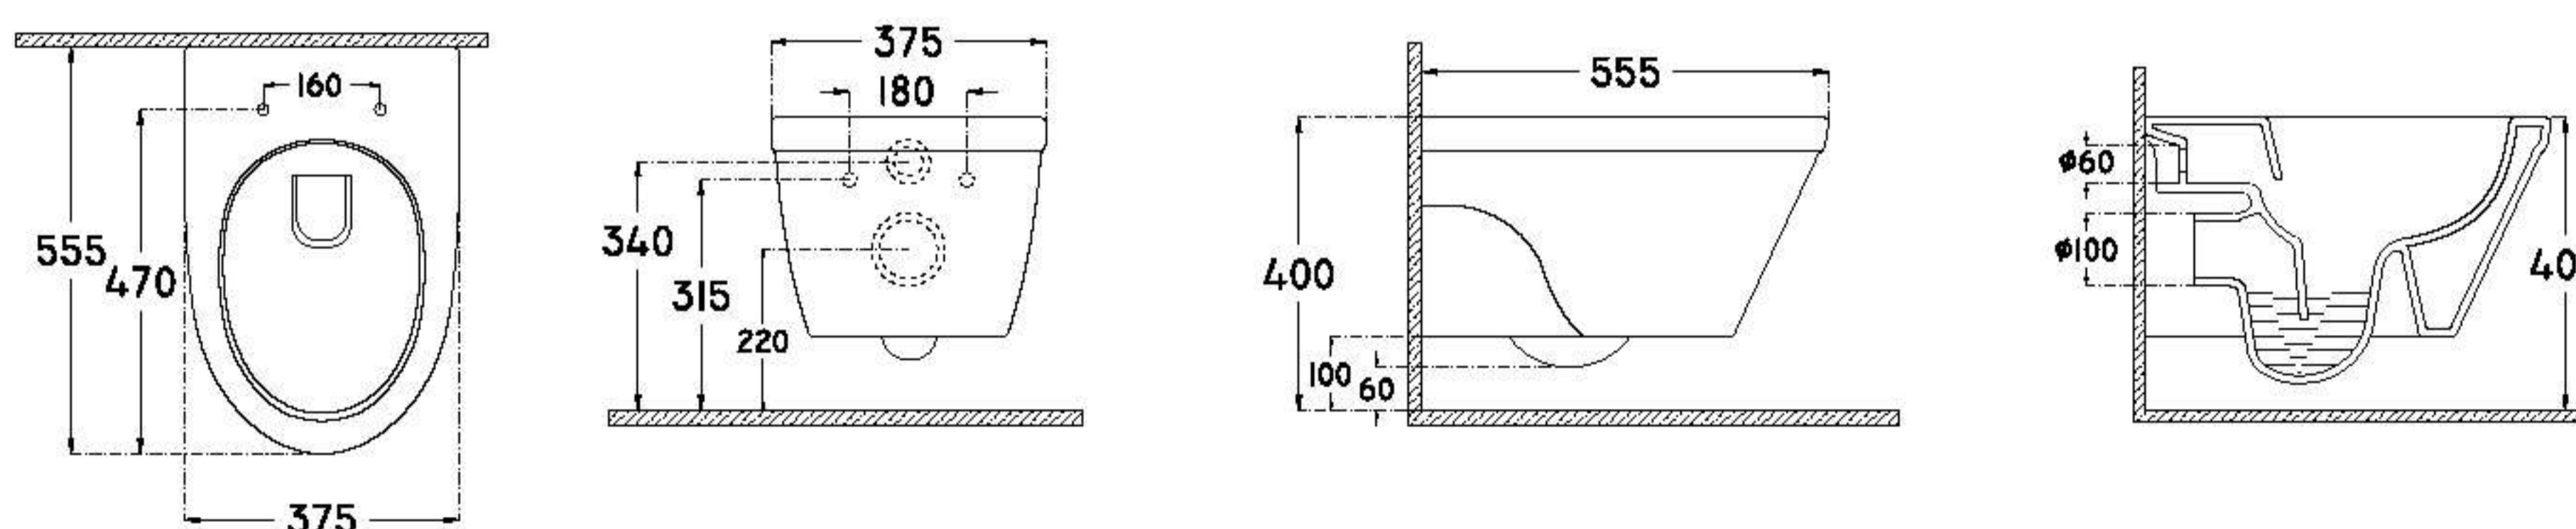

GLORIA : GL2122

400x555x375 mm
wash down wall hung wc

seat cover & fitting items