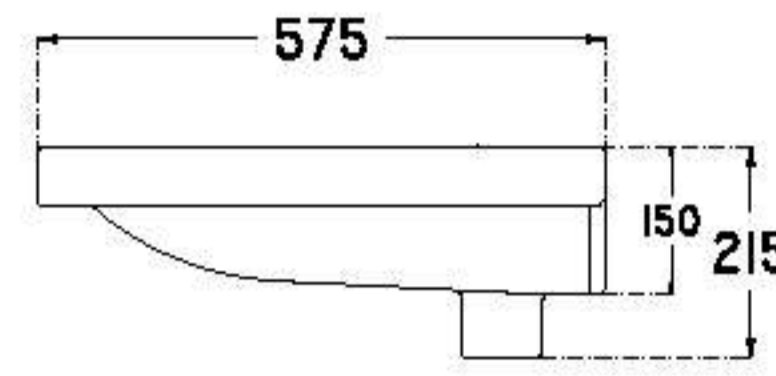

Squat pan

ASA : AS3040

444x570 mm
ground toilet

closed rim