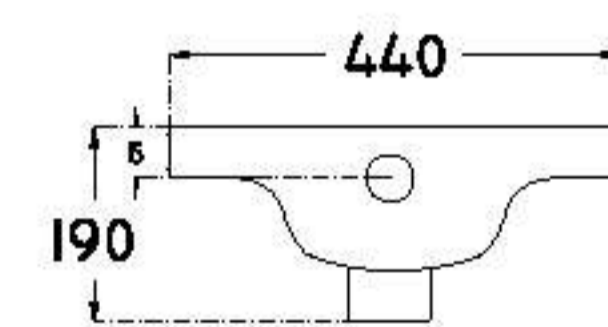

ONIX : ON3044

440x550 mm
ground toilet

rimless