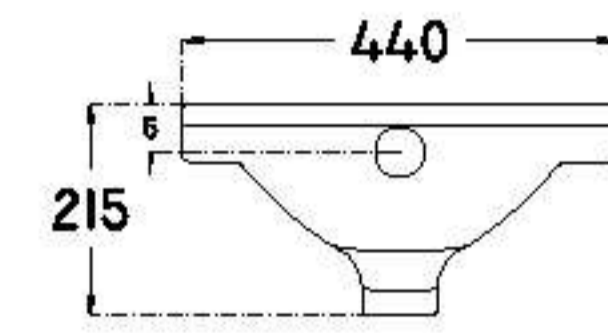

Squat pan

ASA : AS3040

444x570 mm
ground toilet

closed rim