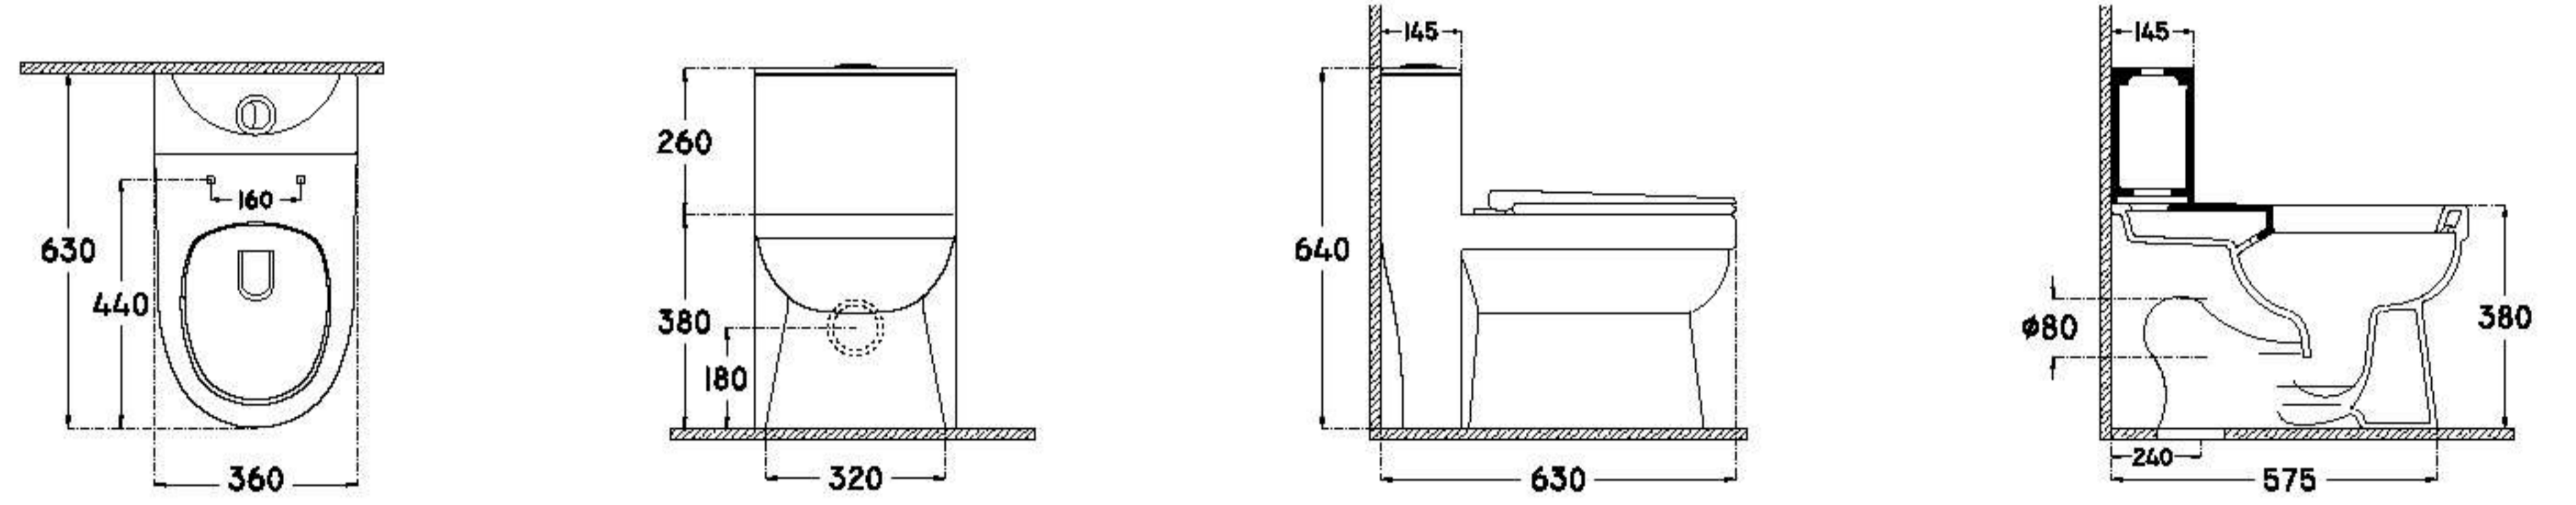

SELENA : SE2023

640x630x360 mm

one piece wc

seat cover & fitting items

KG	43	Nr.	18	KG	784