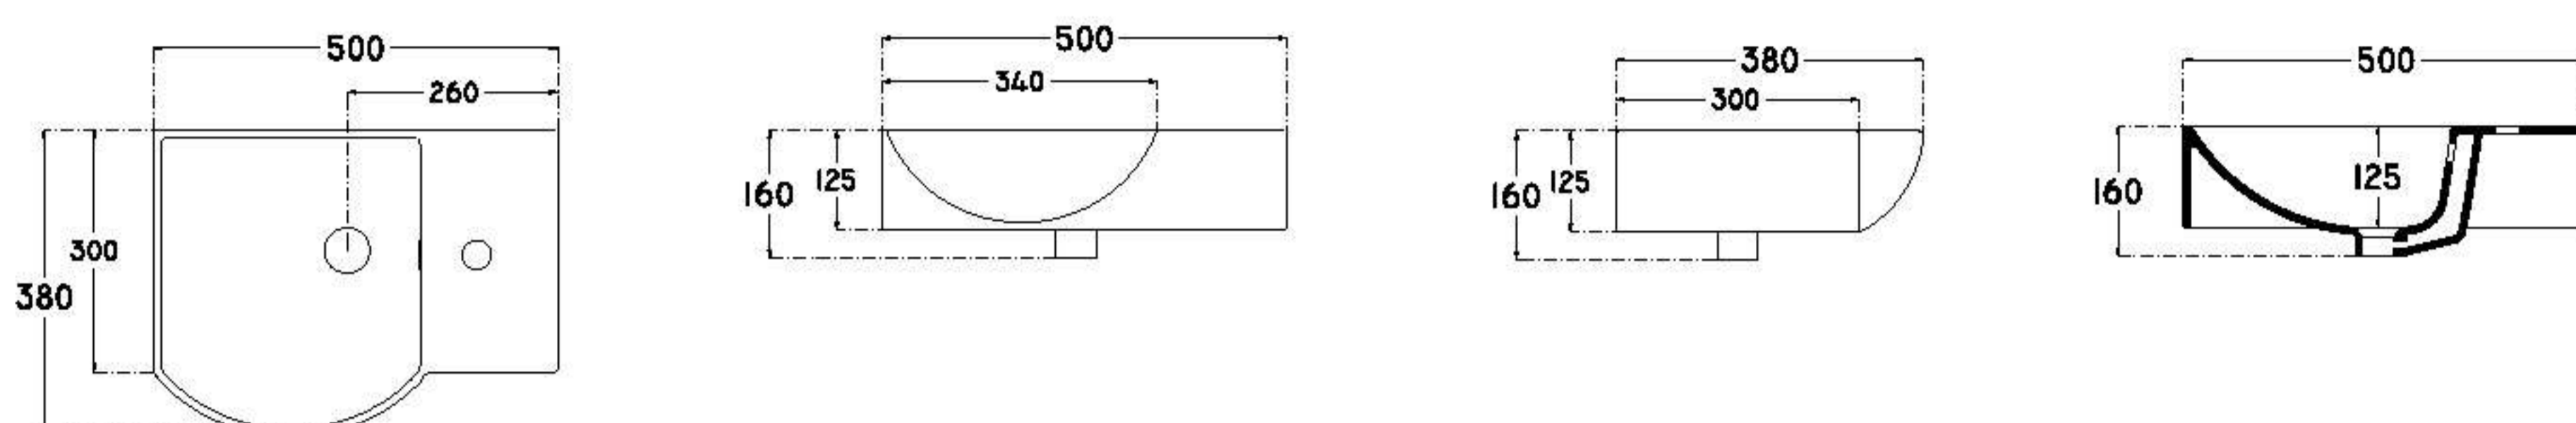

500x380 mm

single bowl basin

with taphole

with overflow

fixation set is not included

suitable with furniture

suitable with wall assembly

 13.5	 35	 482.5
--	--	---