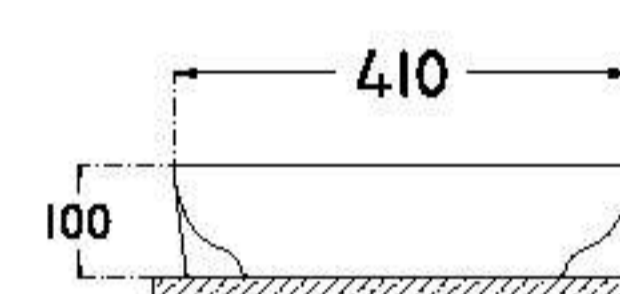

AMITIS

AM1072 : 720x410 mm (Large)

AM1065 : 650x410 mm (Small)
single bowl basin

with taphole
fixation set is not included
suitable with furniture