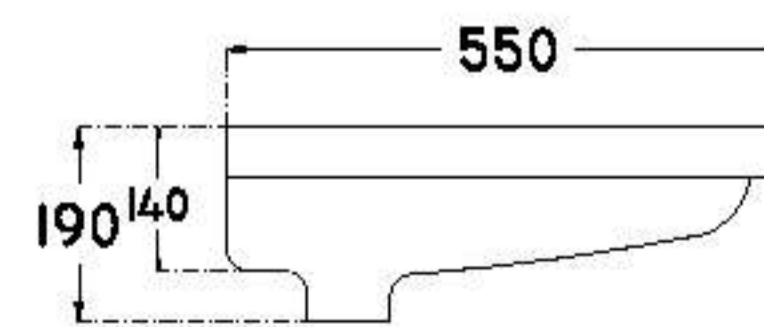

ONIX : ON3044

440x550 mm
ground toilet

rimless