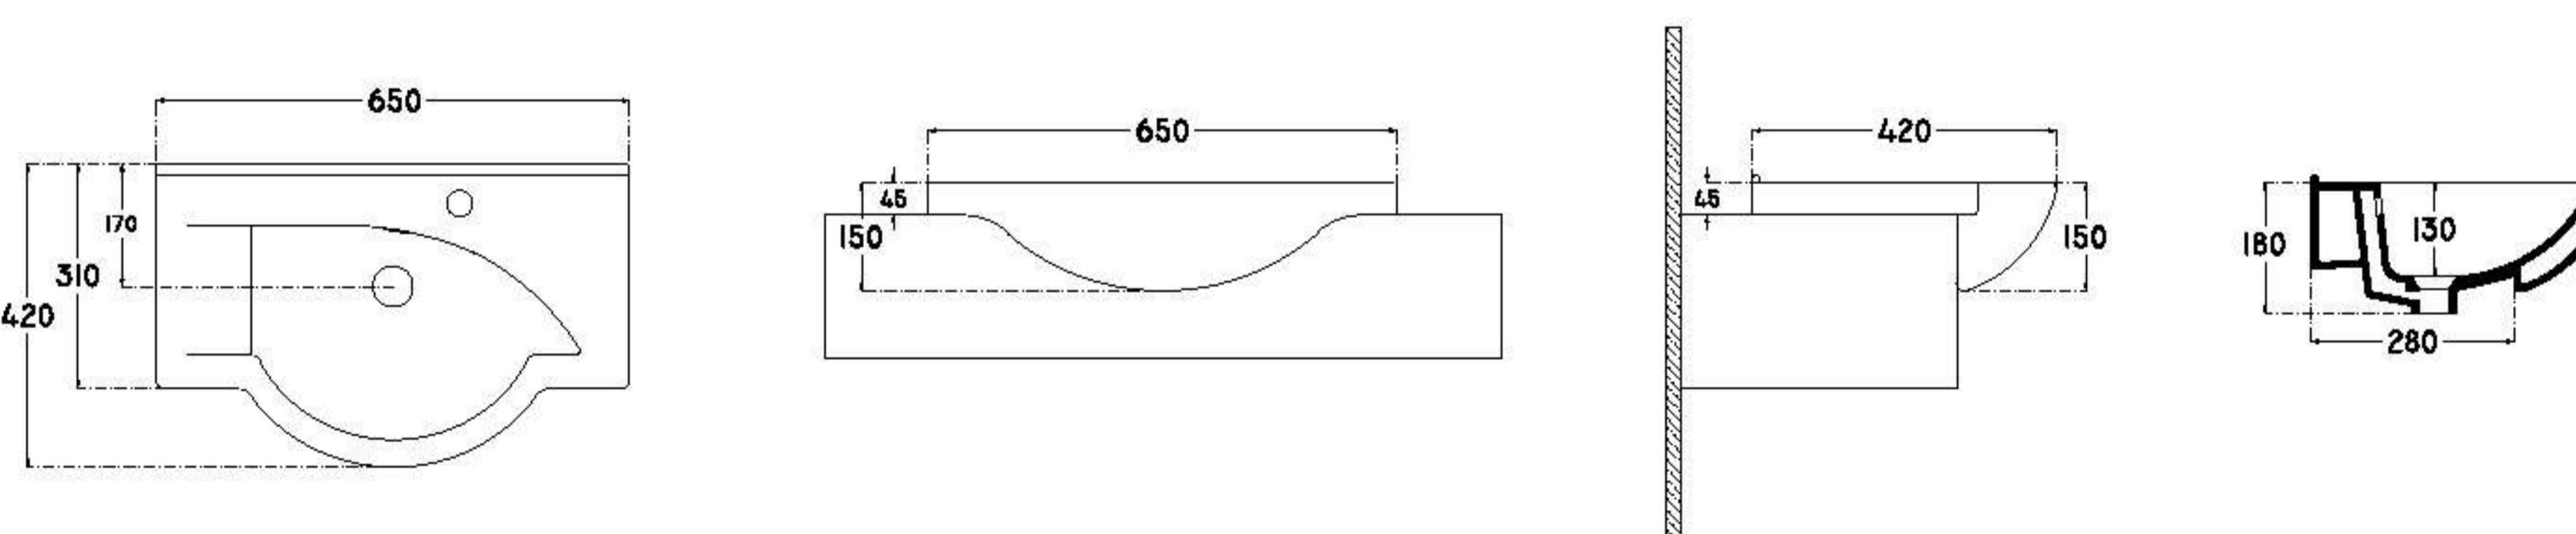

LOVE : LV1065

650x420 mm

single bowl basin

with taphole
with overflow
fixation set is not included
suitable with furniture
suitable with wall assembly