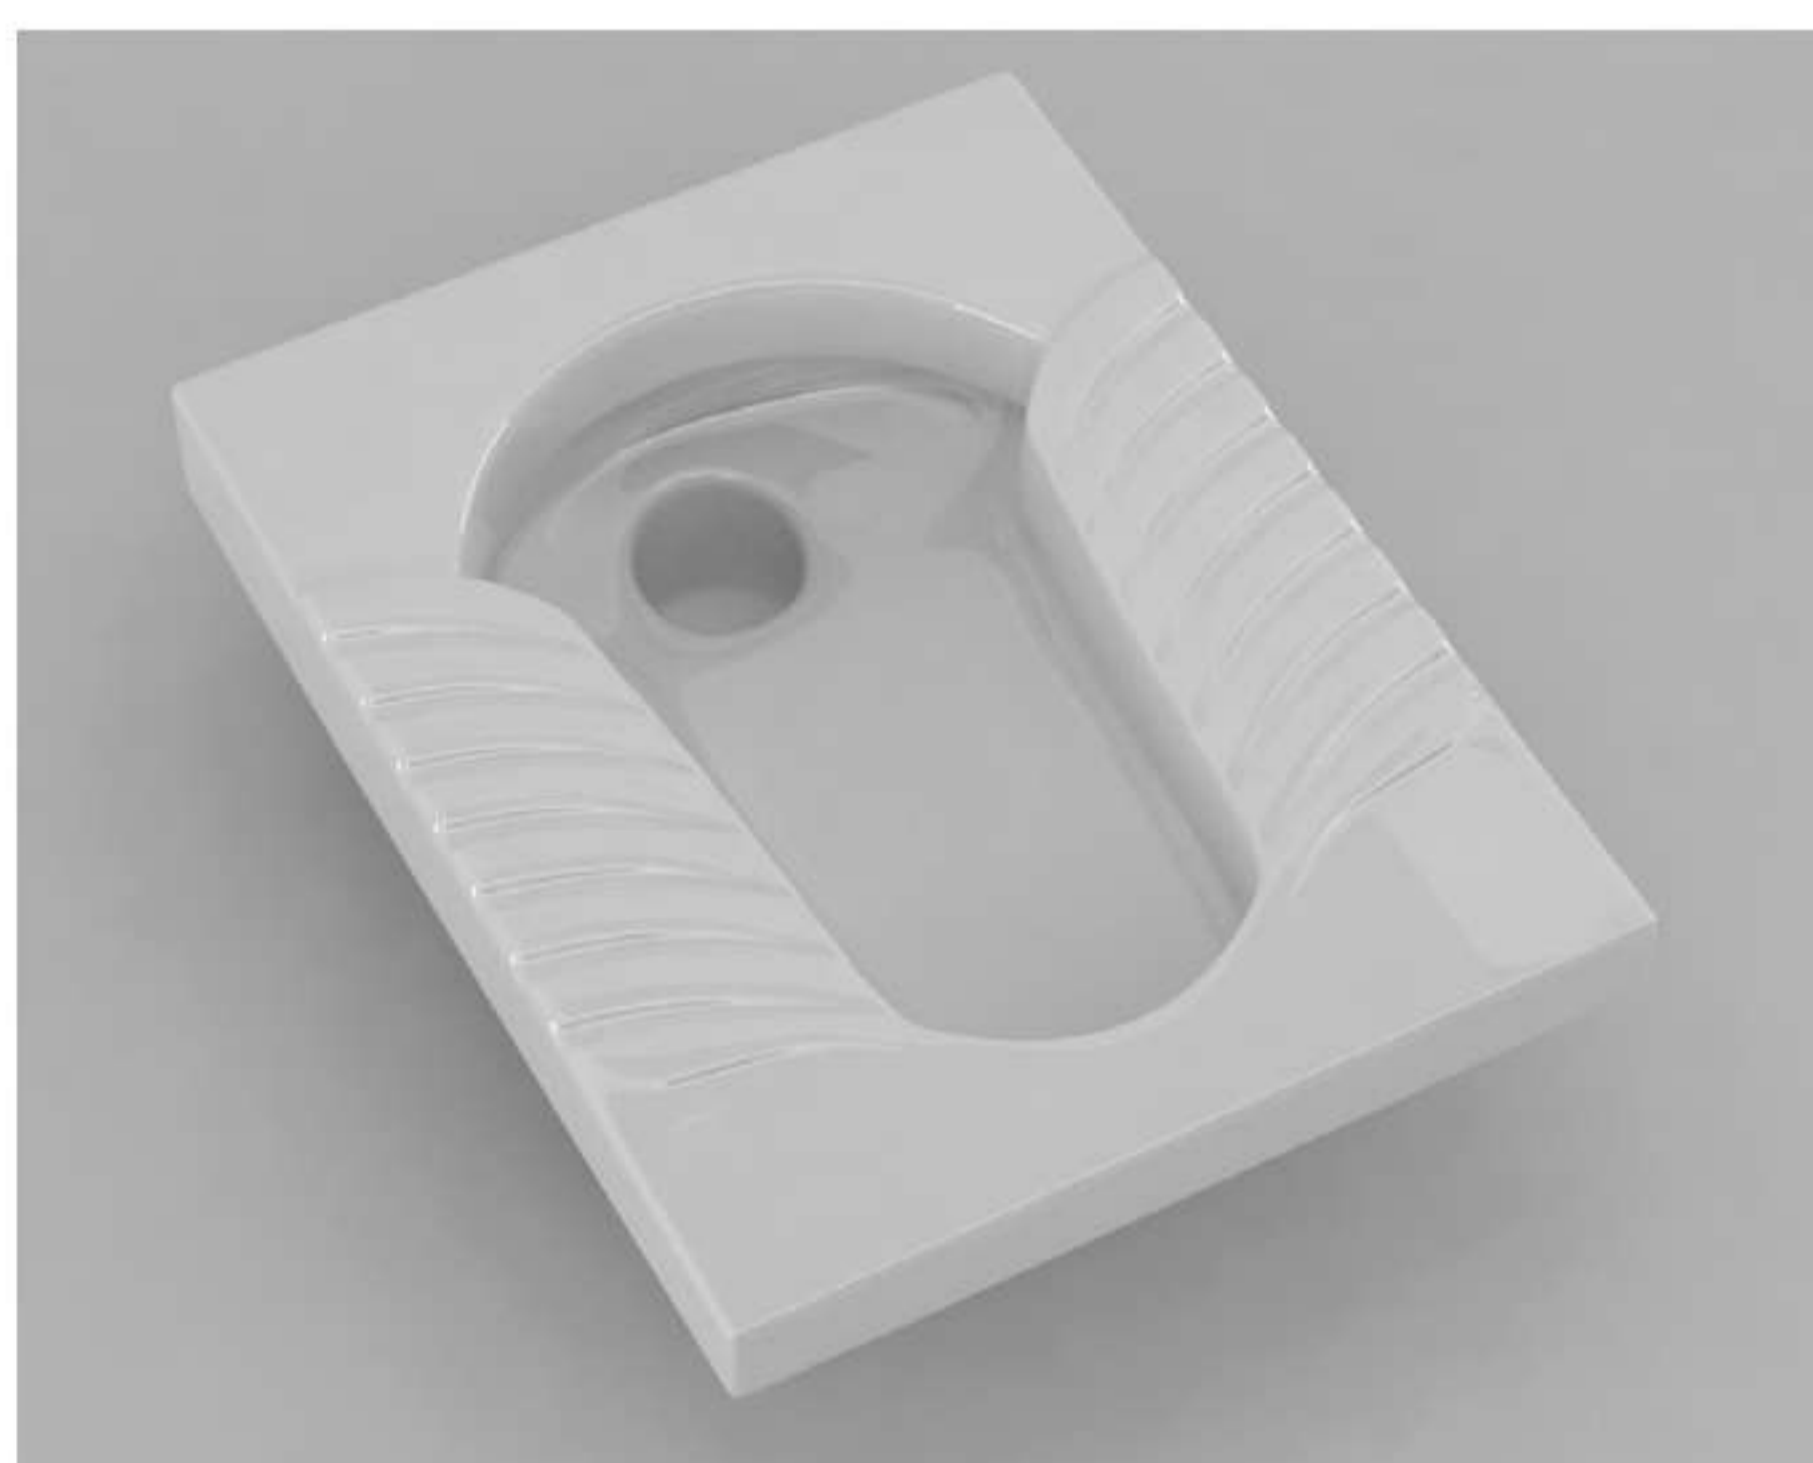

ATRA

AT3041

closed rim