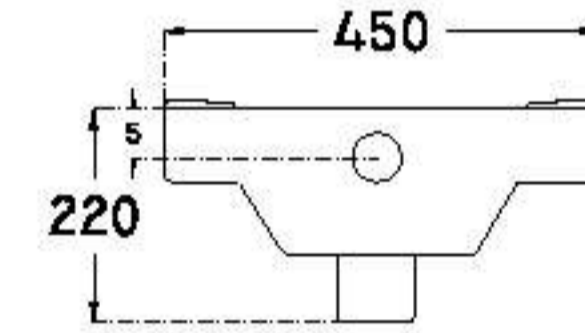

closed rim

 15.5	 28	 444
--	--	---

ATRA : AT3041

450x590 mm
ground toilet

closed rim

 17	 28	 486
--	--	---

ONIX : ON3044

440x550 mm
ground toilet