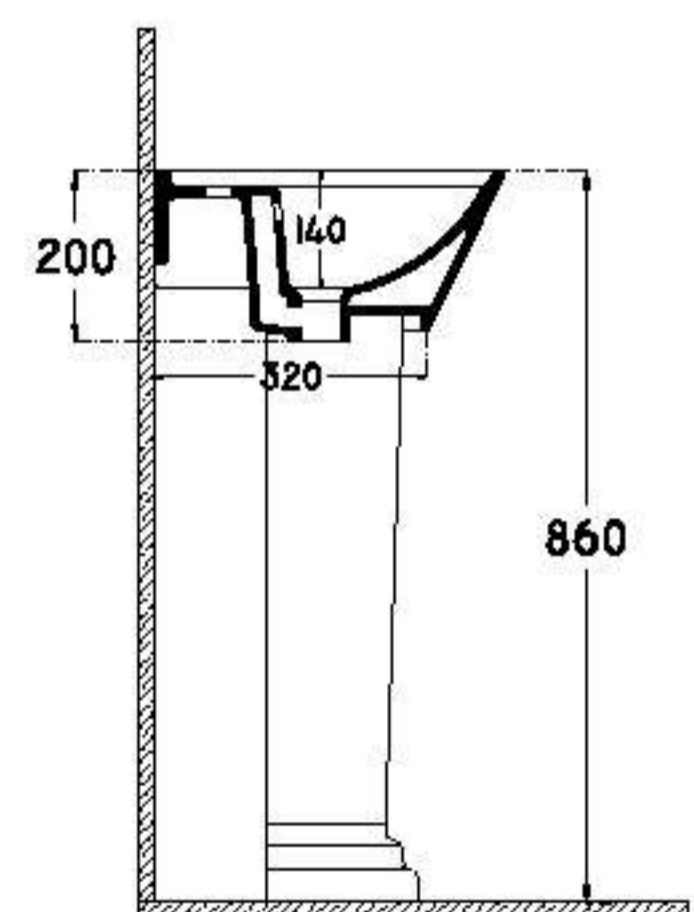

410x410 mm
single bowl basin

with taphole
fixation set is not included
suitable with furniture

 KG	8.5	 Nr.	50	 KG	435
---	-----	--	----	---	-----

AMITIS

AM1072 : 720x410 mm (Large)

AM1065 : 650x410 mm (Small)
single bowl basin

with taphole
fixation set is not included
suitable with furniture

 KG	1072: 14	 Nr.	1147: 28	 KG	1147: 397
	1065: 16		1157: 24		1157: 389

ARLIN : AR1150

550x415 mm
single bowl basin

with taphole
with overflow
fixation set is not included
suitable with wall assembly