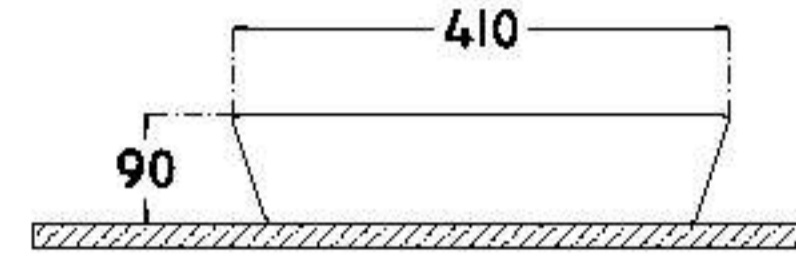

410x410 mm
single bowl basin

with taphole
fixation set is not included
suitable with furniture

 KG	8.5	 Nr.	50	 KG	435
---	-----	--	----	---	-----

AMITIS

AM1072 : 720x410 mm (Large)

AM1065 : 650x410 mm (Small)
single bowl basin