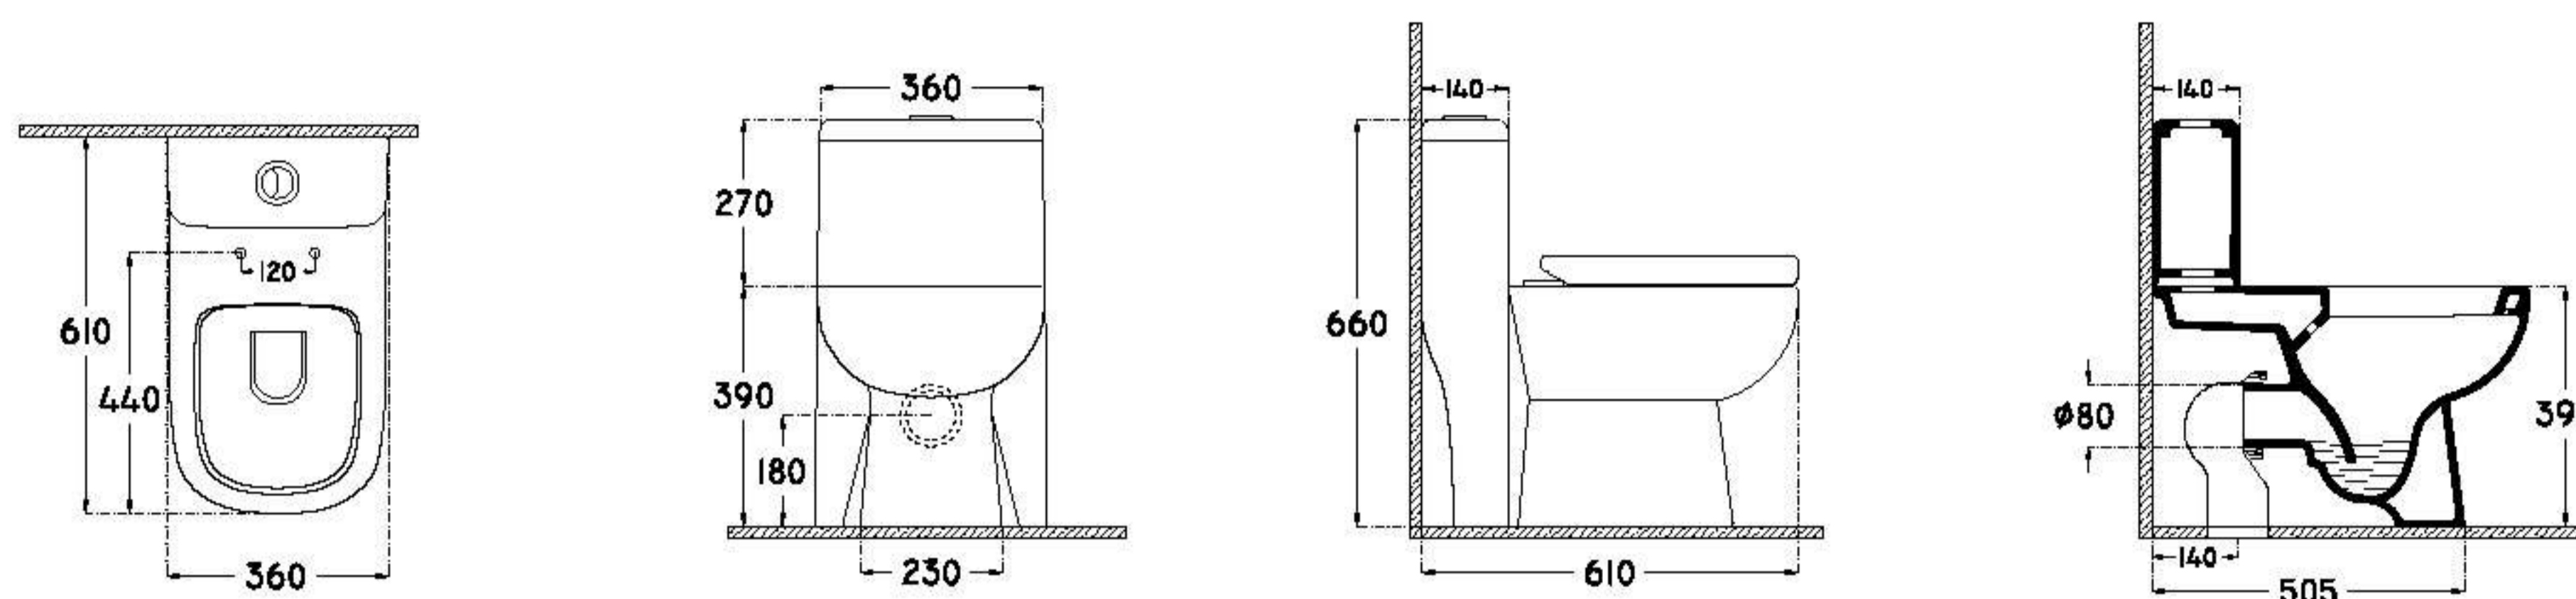

Water Closets

ATRA : AT2024

660x610x360 mm
one piece wc

suitable concealed cistern
seat&cover must be ordered