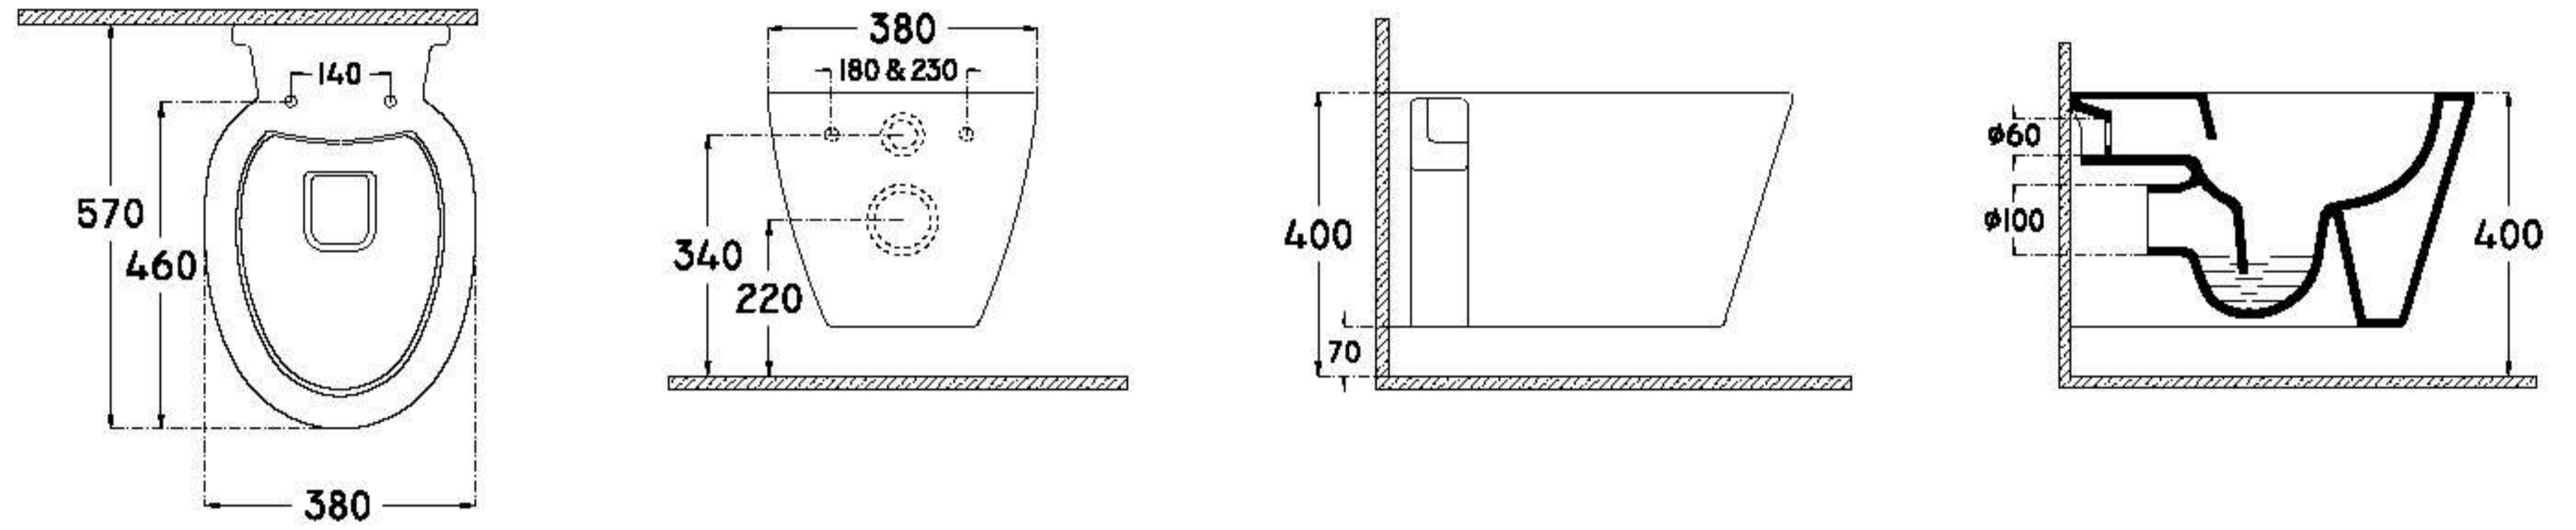

LOFT : LO2123
400x570x380 mm
wash down wall hung wc

seat cover & fitting items

25	20	510