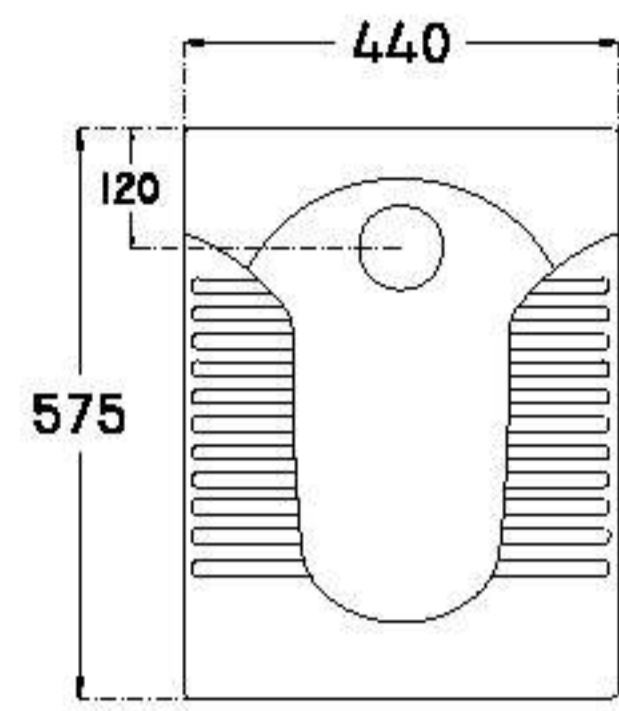

Squat pan

ASA : AS3040

444x570 mm
ground toilet

closed rim