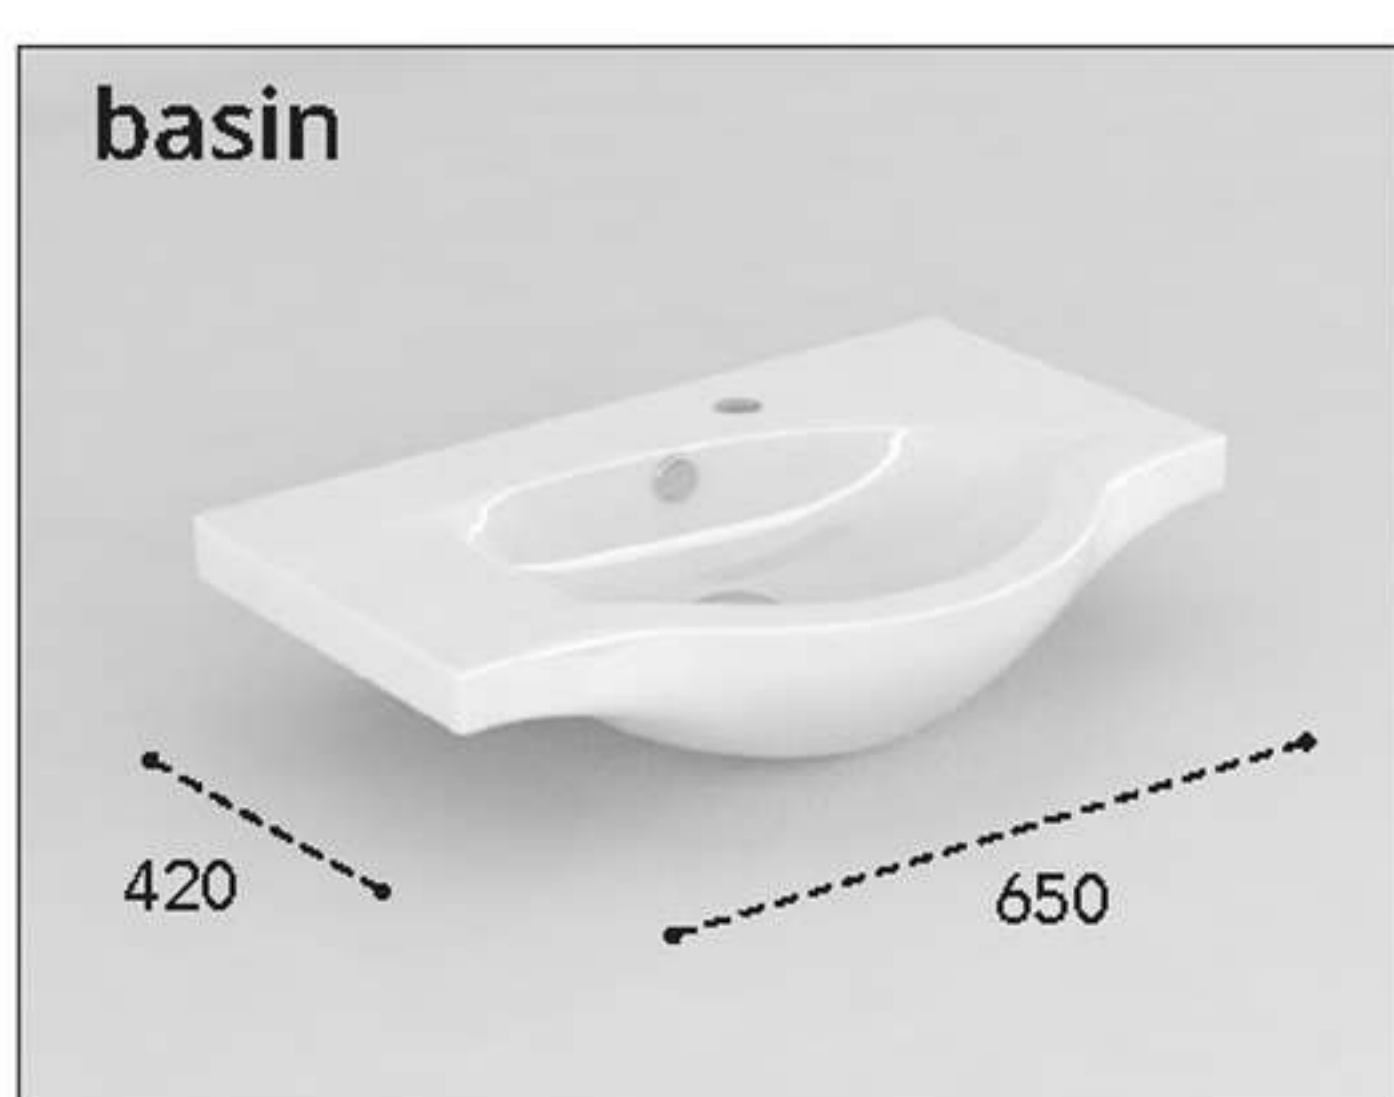

wash basin
name: LOVE
code: LV1065