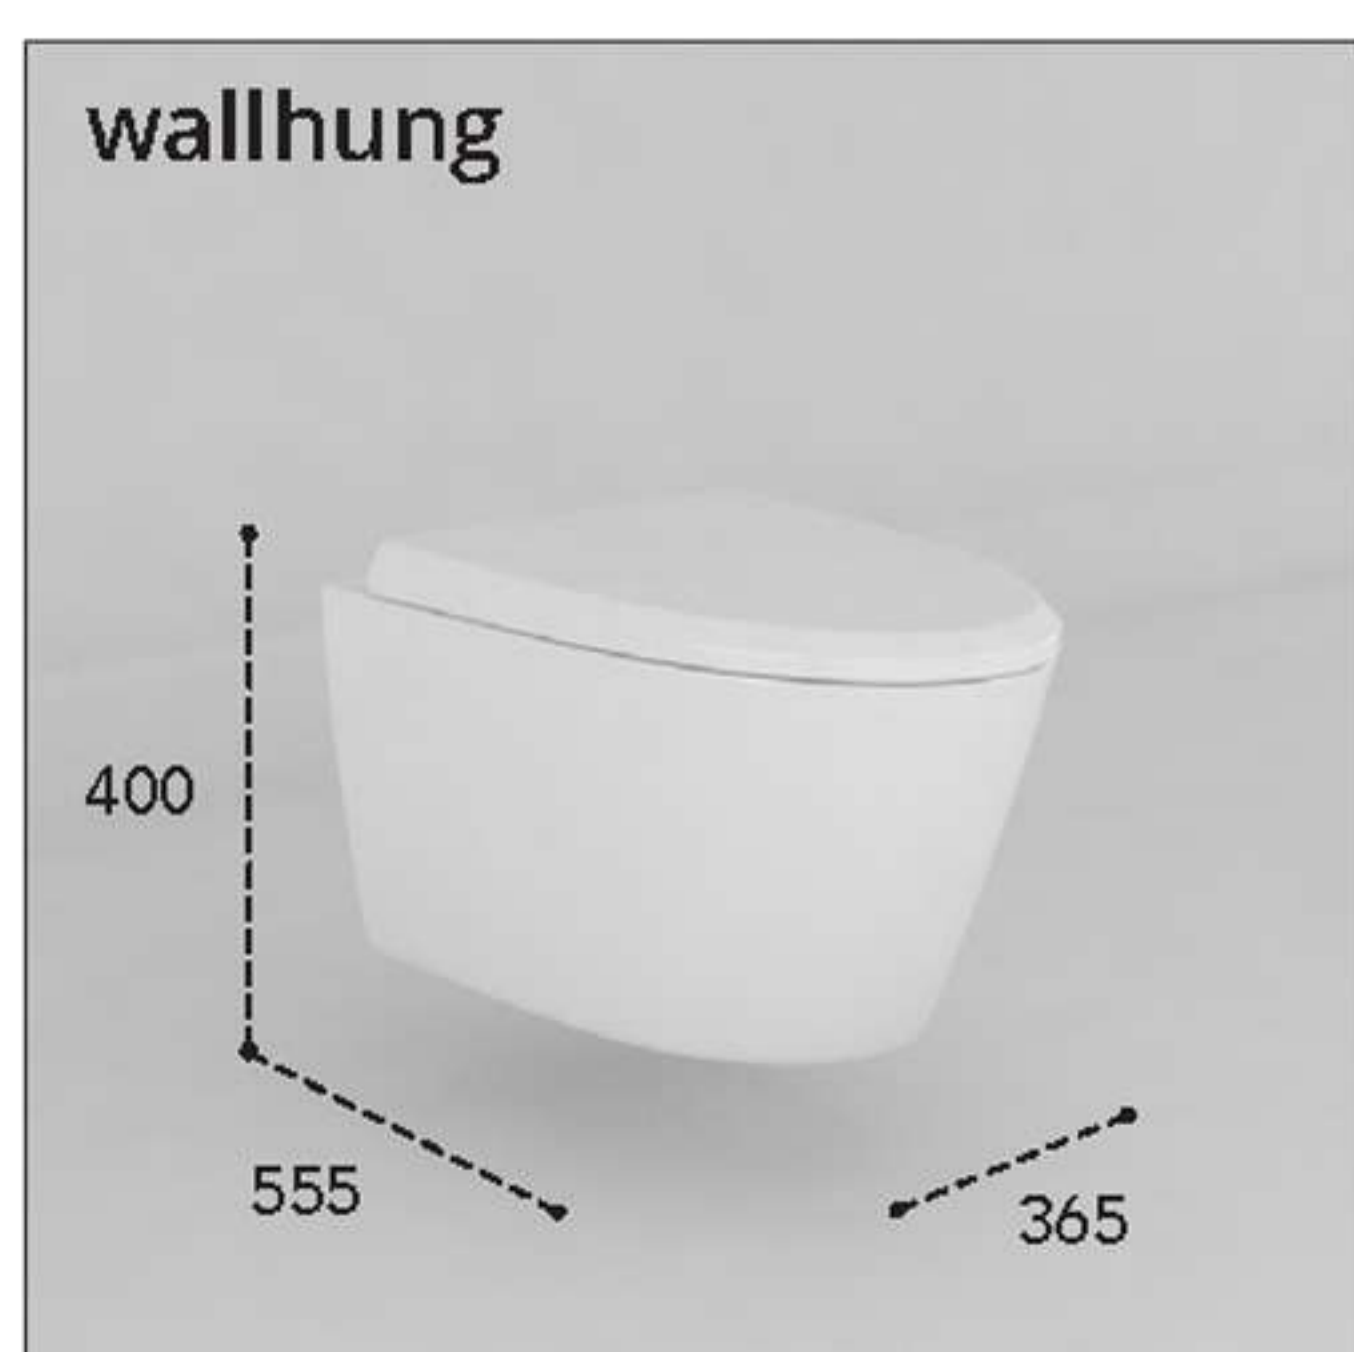

wall hung wc
name: **GLORIA**
code: **GL2122**
flushing system: **Wash-down**
axe: **18 cm**

LOFT
LO2123

wall hung wc
name: LOFT
code: LO2123
flushing system: Wash-down
axe: 18 - 23 cm

wall hung wc
name: LOVE
code: LV2121
flushing system: Wash-down