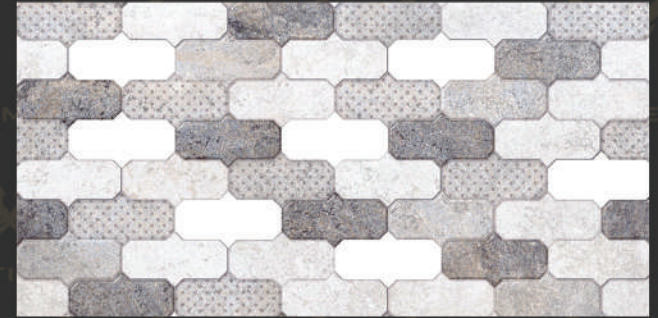

MANATILE
30x60 LUXURY

**IRANIAN
CERAMIC TILE
FACTORY**

WHITE BODY

SIZE : 30x60

MANUFACTURER & EXPORTER OF IRANIAN TILES & CERAMICS TO EUROPE, ASIA & AFRICA

**MTST001
GLOSSY
WHITE**

**MTST002
GLOSSY
WHITE**

**MTST003
GLOSSY
WHITE**