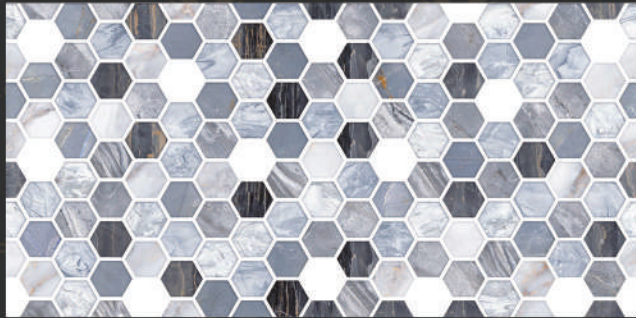

MANATILE
30x60 LUXURY

**IRANIAN
CERAMIC TILE
FACTORY**

WHITE BODY

SIZE : 30x60

MANUFACTURER & EXPORTER OF IRANIAN TILES & CERAMICS TO EUROPE, ASIA & AFRICA

**MTST001
GLOSSY
WHITE**

**MTST002
GLOSSY
WHITE**

**MTST003
GLOSSY
WHITE**