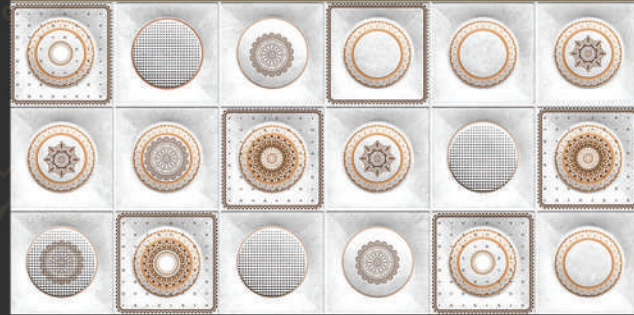

**MTST036
MATT
WHITE**

WHITE BODY **SIZE: 30x60**

MANUFACTURER & EXPORTER OF IRANIAN TILES & CERAMICS TO EUROPE, ASIA & AFRICA

MTST037
MATT
WHITE

MTST038
MATT
WHITE

MTST039
MATT
WHITE

MTST040
MATT
WHITE

WHITE BODY