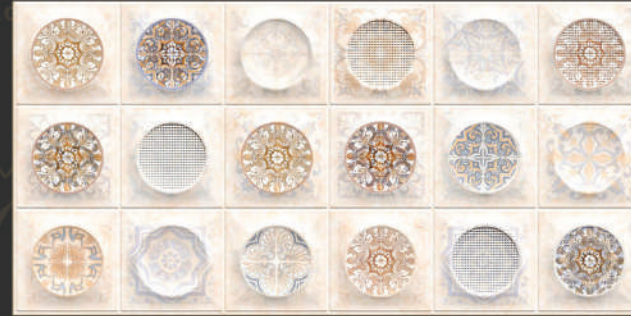

MTST040
MATT
WHITE