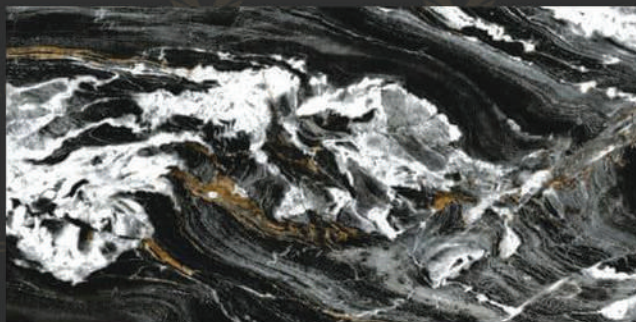

**MTSH004
NANOPOLISH
3 FACE**